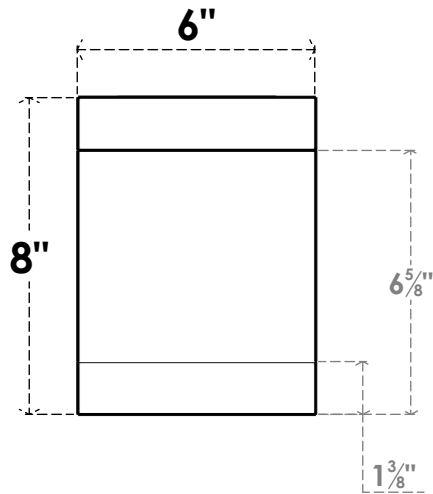

ITEM NUMBER: RFTURO060X08000X16000X008BUR00RCPR

6"W X 8"H X 16"L TIMBERTHANE ROUGH CEDAR BURLINGTON FAUX WOOD OPEN RAFTER TAIL, 8"L END, PRIMED TAN

SIDE PROFILE

ISOMETRIC

FRONT PROFILE

GENERATED DATE : 03/02/2023