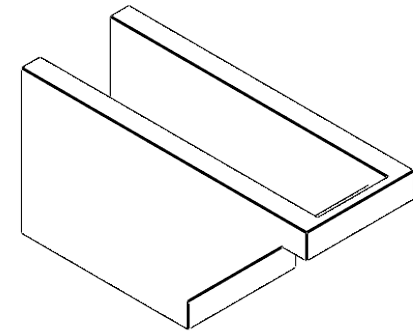

ITEM NUMBER: RFTURO060X08000X16000X008BUR00RCPR

6"W X 8"H X 16"L TIMBERTHANE ROUGH CEDAR BURLINGTON FAUX WOOD OPEN RAFTER TAIL, 8"L END, PRIMED TAN

SIDE PROFILE

ISOMETRIC

FRONT PROFILE

GENERATED DATE : 03/02/2023

EKENA MILLWORK
2300 WEST MAIN ST.
CLARKSVILLE, TX 75426
TOLL FREE: 866-607-0453
WWW.EKENAMILLWORK.COM

NOTES

1. INSTALLATION TO BE COMPLETED IN ACCORDANCE WITH MANUFACTURER'S SPECIFICATIONS.
2. DRAWING MAY NOT BE TO SCALE
3. THIS DRAWING IS INTENDED FOR DESIGN AND PLANNING PURPOSES ONLY.
4. ALL INFORMATION CONTAINED HEREIN WAS CURRENT AT THE TIME OF DEVELOPMENT BUT MUST BE REVIEWED AND APPROVED BY THE PRODUCT MANUFACTURER TO BE CONSIDERED ACCURATE.
5. TIMBERTHANE ARCHITECTURAL PRODUCTS ARE MADE FROM HIGH DENSITY URETHANE AND COME FACTORY PRIMED