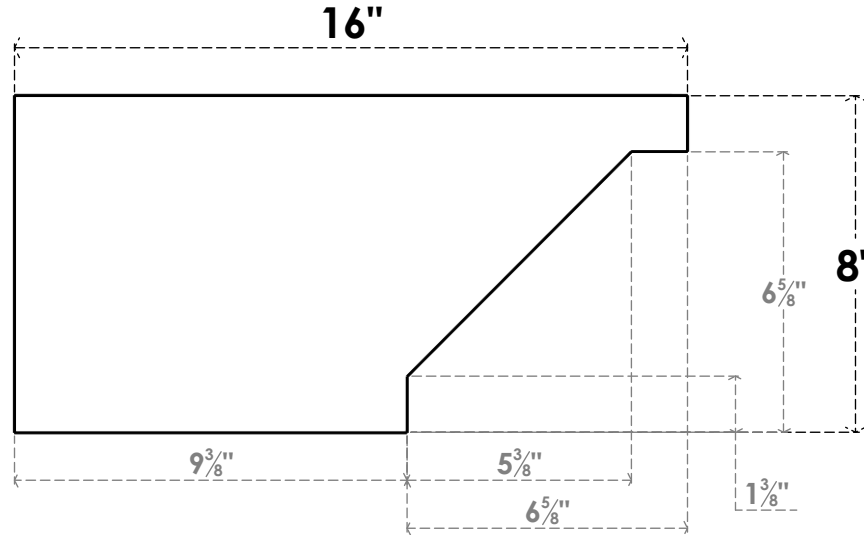

ITEM NUMBER: RFTURO060X08000X16000X008BUR00RCPR

6"W X 8"H X 16"L TIMBERTHANE ROUGH CEDAR BURLINGTON FAUX WOOD OPEN RAFTER TAIL, 8"L END, PRIMED TAN

SIDE PROFILE

ISOMETRIC

FRONT PROFILE

GENERATED DATE : 03/02/2023