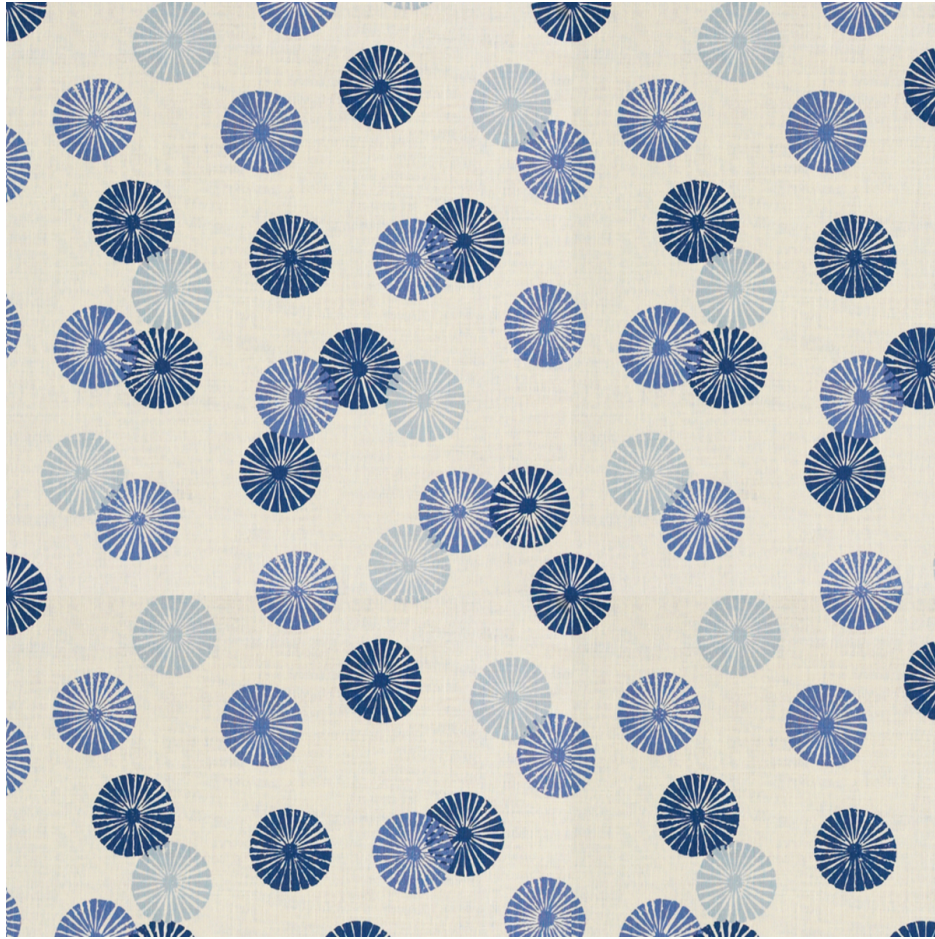

**Kasa - Blue**  
SKU: GWF-3004.515.0

LEE JOFA

SKU: **GWF-3004.515.0**

Repeat UOM: **in in (0 cm)**

Horizontal Repeat: **27 in (68.58 cm)**

Type: **Print**

Railroaded: **No**

Composition: **Linen - 100%**

Width: **54 in (137.16 cm)**

Vertical Repeat: **26 in (66.04 cm)**

Brand: **Lee Jofa Modern**

Finish: **Softened**

End Use: **Multipurpose**

KRAVET INC. © 2023

kravet.com | customer.service@kravet.com | (800) 645-9068