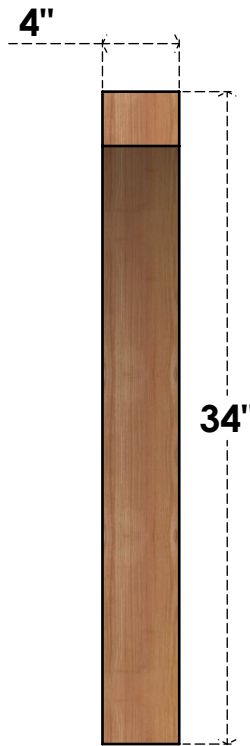

BRC04X22X34THR00RWR

4"W X 22"D X 34"H THORTON ROUGH SAWN BRACE, WESTERN RED CEDAR

SIDE

FRONT

EKENA MILLWORK
 2300 WEST MAIN ST.
 CLARKSVILLE, TX 75426
 TOLL FREE: 866-607-0453
 WWW.EKENAMILLWORK.COM

NOTES

1. INSTALLATION TO BE COMPLETED IN ACCORDANCE WITH MANUFACTURER'S SPECIFICATIONS.
2. DRAWING MAY NOT BE TO SCALE
3. THIS DRAWING IS INTENDED FOR DESIGN AND PLANNING PURPOSES ONLY.
4. ALL INFORMATION CONTAINED HEREIN WAS CURRENT AT THE TIME OF DEVELOPMENT BUT MUST BE REVIEWED AND APPROVED BY THE PRODUCT MANUFACTURER TO BE CONSIDERED ACCURATE.
5. PRODUCTS ARE NOT KILN DRIED. THIS ITEM IS UNIQUE AND WILL CONTAIN THE NATURAL VARIATIONS THAT THE WOOD SPECIES OFFERS. THIS MAY RESULT IN VARIATIONS UP TO 1/4"