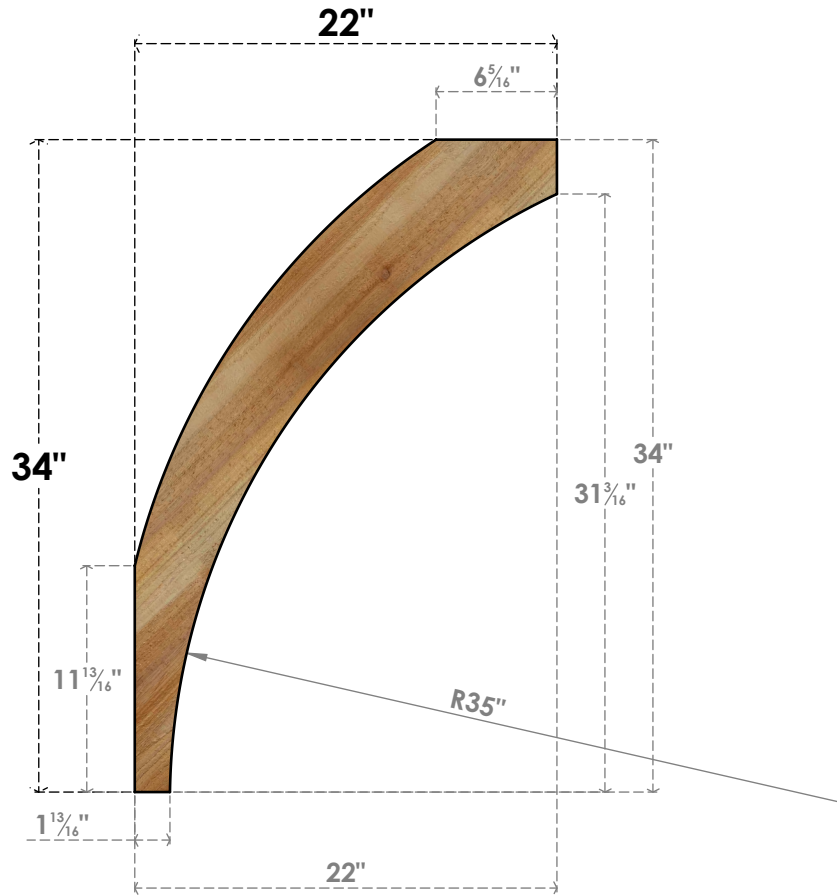

BRC04X22X34THR00RWR

4"W X 22"D X 34"H THORTON ROUGH SAWN BRACE, WESTERN RED CEDAR

SIDE

FRONT

EKENA MILLWORK
 2300 WEST MAIN ST.
 CLARKSVILLE, TX 75426
 TOLL FREE: 866-607-0453
 WWW.EKENAMILLWORK.COM

NOTES

1. INSTALLATION TO BE COMPLETED IN ACCORDANCE WITH MANUFACTURER'S SPECIFICATIONS.
2. DRAWING MAY NOT BE TO SCALE
3. THIS DRAWING IS INTENDED FOR DESIGN AND PLANNING PURPOSES ONLY.
4. ALL INFORMATION CONTAINED HEREIN WAS CURRENT AT THE TIME OF DEVELOPMENT BUT MUST BE REVIEWED AND APPROVED BY THE PRODUCT MANUFACTURER TO BE CONSIDERED ACCURATE.
5. PRODUCTS ARE NOT KILN DRIED. THIS ITEM IS UNIQUE AND WILL CONTAIN THE NATURAL VARIATIONS THAT THE WOOD SPECIES OFFERS. THIS MAY RESULT IN VARIATIONS UP TO 1/4"