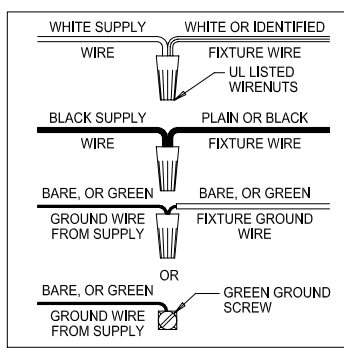

Assembly & Installation Instructions

CAUTION: Read instructions carefully and turn electricity off at main circuit breaker panel before beginning installation.

WARNING - If any Special Control Devices are used with this Fixture, Follow the Instructions Carefully to assure full compliance with N.E.C. requirements. If there are any questions, contact a Qualified Electrical Contractor.
WARNING - This product contains chemicals known to the State of California to cause cancer, birth defects and /or other reproductive harm. Thoroughly wash hands after installing, handling, cleaning, or otherwise touching this product.

ASSEMBLY STEPS:

PASOS PARA ENSAMBLAR:

MODE D'ASSEMBLAGE:

1. B,A → C
2. D,E → A
3. F → G
4. H → E
5. I → E
6. J → K
7. L → M
8. M → H
9. N → M,H

CAUTION: ALL GLASS IS FRAGILE, USE CAUTION WHEN HANDLING LAMPS.

B, C & J
 (NOT FURNISHED)
 (NO INCLUIDA)
 (NON FOURNIE)

Instrucciones de ensamblaje e instalación

Precaución: Lea cuidadosamente las instrucciones y desconecte la electricidad del cortacircuitos principal antes de iniciar la instalación.