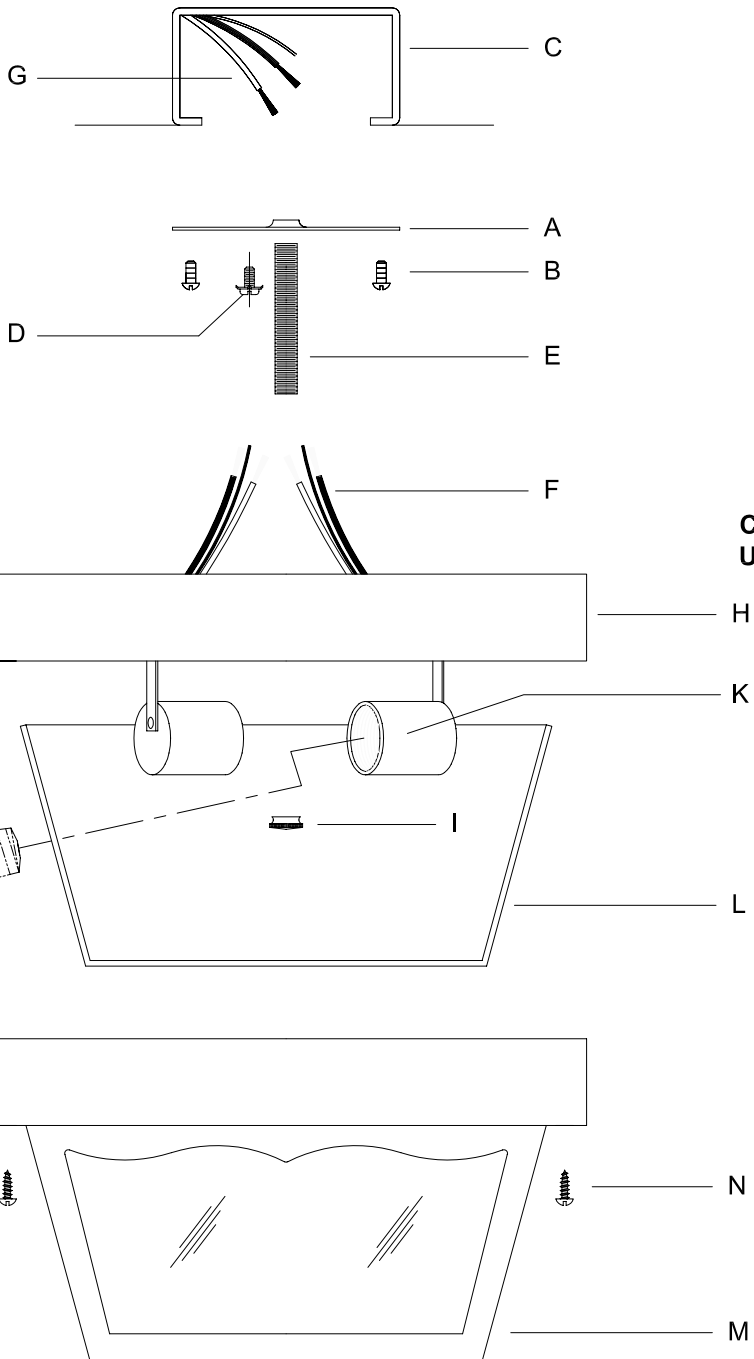

Assembly & Installation Instructions

CAUTION: Read instructions carefully and turn electricity off at main circuit breaker panel before beginning installation.

WARNING - If any Special Control Devices are used with this Fixture, Follow the Instructions Carefully to assure full compliance with N.E.C. requirements. If there are any questions, contact a Qualified Electrical Contractor.
WARNING - This product contains chemicals known to the State of California to cause cancer, birth defects and /or other reproductive harm. Thoroughly wash hands after installing, handling, cleaning, or otherwise touching this product.

ASSEMBLY STEPS:

PASOS PARA ENSAMBLAR:

MODE D'ASSEMBLAGE:

1. B,A → C
2. D,E → A
3. F → G
4. H → E
5. I → E
6. J → K
7. L → M
8. M → H
9. N → M,H

CAUTION: ALL GLASS IS FRAGILE, USE CAUTION WHEN HANDLING LAMPS.