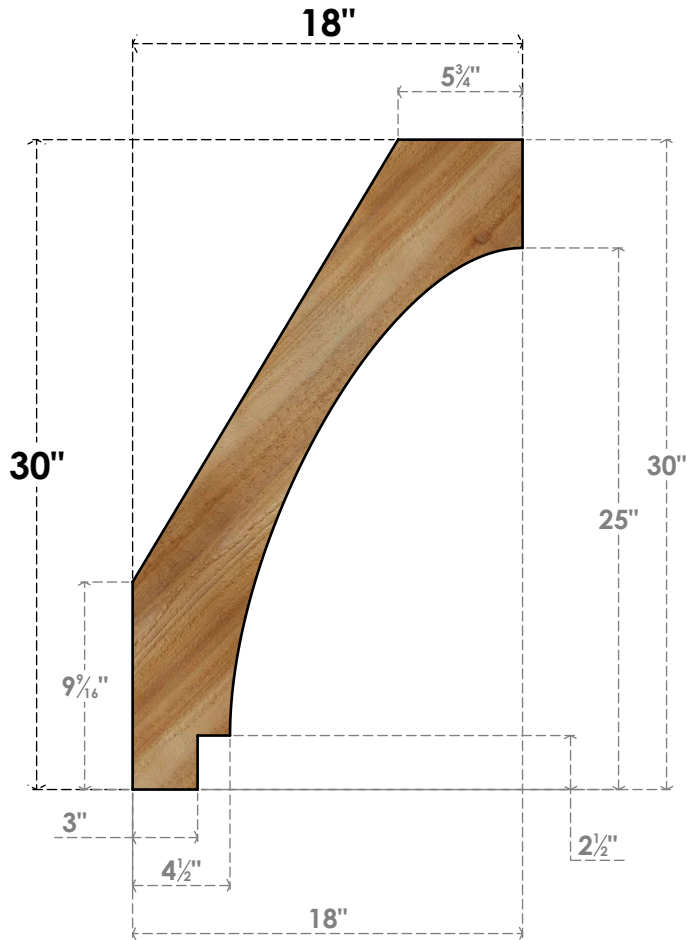

# BRC06X18X30IMP00RWR

6"W X 18"D X 30"H IMPERIAL ROUGH SAWN BRACE, WESTERN RED CEDAR

**SIDE**

**FRONT**

EKENA MILLWORK  
 2300 WEST MAIN ST.  
 CLARKSVILLE, TX 75426  
 TOLL FREE: 866-607-0453  
 WWW.EKENAMILLWORK.COM

**NOTES**

1. INSTALLATION TO BE COMPLETED IN ACCORDANCE WITH MANUFACTURER'S SPECIFICATIONS.
2. DRAWING MAY NOT BE TO SCALE
3. THIS DRAWING IS INTENDED FOR DESIGN AND PLANNING PURPOSES ONLY.
4. ALL INFORMATION CONTAINED HEREIN WAS CURRENT AT THE TIME OF DEVELOPMENT BUT MUST BE REVIEWED AND APPROVED BY THE PRODUCT MANUFACTURER TO BE CONSIDERED ACCURATE.
5. PRODUCTS ARE NOT KILN DRIED. THIS ITEM IS UNIQUE AND WILL CONTAIN THE NATURAL VARIATIONS THAT THE WOOD SPECIES OFFERS. THIS MAY RESULT IN VARIATIONS UP TO 1/4"