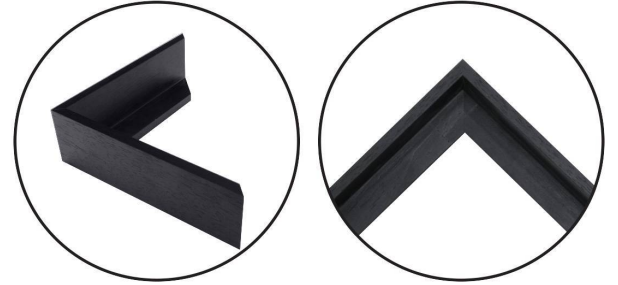

WENDOVER ART GROUP

ITEM NUMBER : **WTFH1365**

TITLE : **Colorful Expressions 1**

OUTWARD DIMENSION (W X H) : **40" x 60"**

FRAME (WIDTH X DEPTH) : **M1112 | 0.38" x 2.25"**

FRAME FINISH : **Floater Frame**

Black Woodgrain

DESCRIPTION :

Giclee on Canvas, Gallery Wrapped, Artist Enhanced