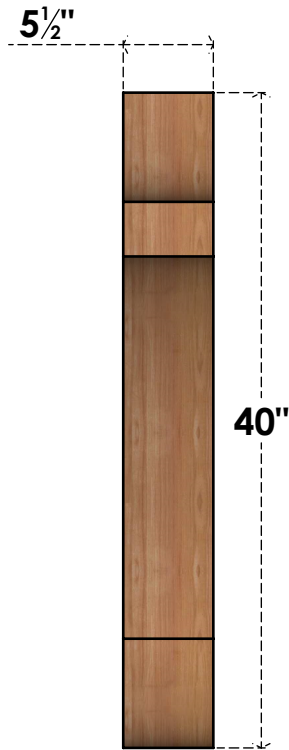

BRC06X28X40OLY00SWR

5 1/2"W X 28"D X 40"H OLYMPIC SMOOTH BRACE, WESTERN RED CEDAR

FRONT

EKENA MILLWORK
 2300 WEST MAIN ST.
 CLARKSVILLE, TX 75426
 TOLL FREE: 866-607-0453
 WWW.EKENAMILLWORK.COM

NOTES

1. INSTALLATION TO BE COMPLETED IN ACCORDANCE WITH MANUFACTURER'S SPECIFICATIONS.
2. DRAWING MAY NOT BE TO SCALE
3. THIS DRAWING IS INTENDED FOR DESIGN AND PLANNING PURPOSES ONLY.
4. ALL INFORMATION CONTAINED HEREIN WAS CURRENT AT THE TIME OF DEVELOPMENT BUT MUST BE REVIEWED AND APPROVED BY THE PRODUCT MANUFACTURER TO BE CONSIDERED ACCURATE.
5. PRODUCTS ARE NOT KILN DRIED. THIS ITEM IS UNIQUE AND WILL CONTAIN THE NATURAL VARIATIONS THAT THE WOOD SPECIES OFFERS. THIS MAY RESULT IN VARIATIONS UP TO 1/4"