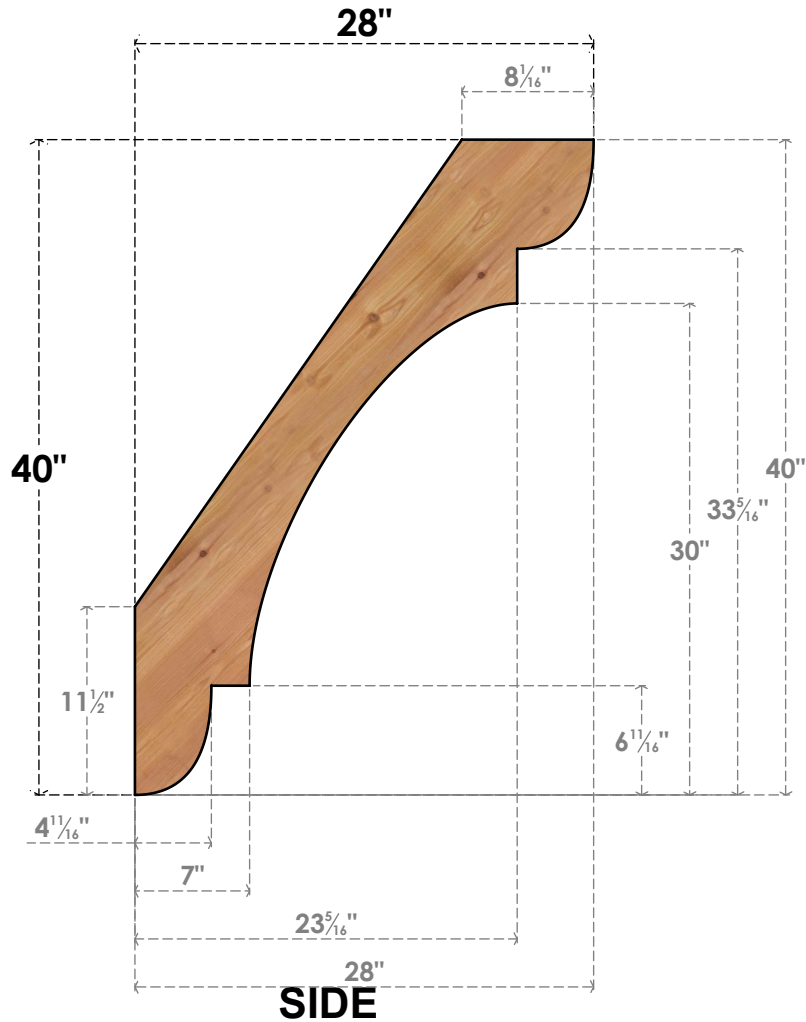

BRC06X28X40OLY00SWR

5 1/2"W X 28"D X 40"H OLYMPIC SMOOTH BRACE, WESTERN RED CEDAR

FRONT

EKENA MILLWORK
 2300 WEST MAIN ST.
 CLARKSVILLE, TX 75426
 TOLL FREE: 866-607-0453
 WWW.EKENAMILLWORK.COM

NOTES

1. INSTALLATION TO BE COMPLETED IN ACCORDANCE WITH MANUFACTURER'S SPECIFICATIONS.
2. DRAWING MAY NOT BE TO SCALE
3. THIS DRAWING IS INTENDED FOR DESIGN AND PLANNING PURPOSES ONLY.
4. ALL INFORMATION CONTAINED HEREIN WAS CURRENT AT THE TIME OF DEVELOPMENT BUT MUST BE REVIEWED AND APPROVED BY THE PRODUCT MANUFACTURER TO BE CONSIDERED ACCURATE.
5. PRODUCTS ARE NOT KILN DRIED. THIS ITEM IS UNIQUE AND WILL CONTAIN THE NATURAL VARIATIONS THAT THE WOOD SPECIES OFFERS. THIS MAY RESULT IN VARIATIONS UP TO 1/4"