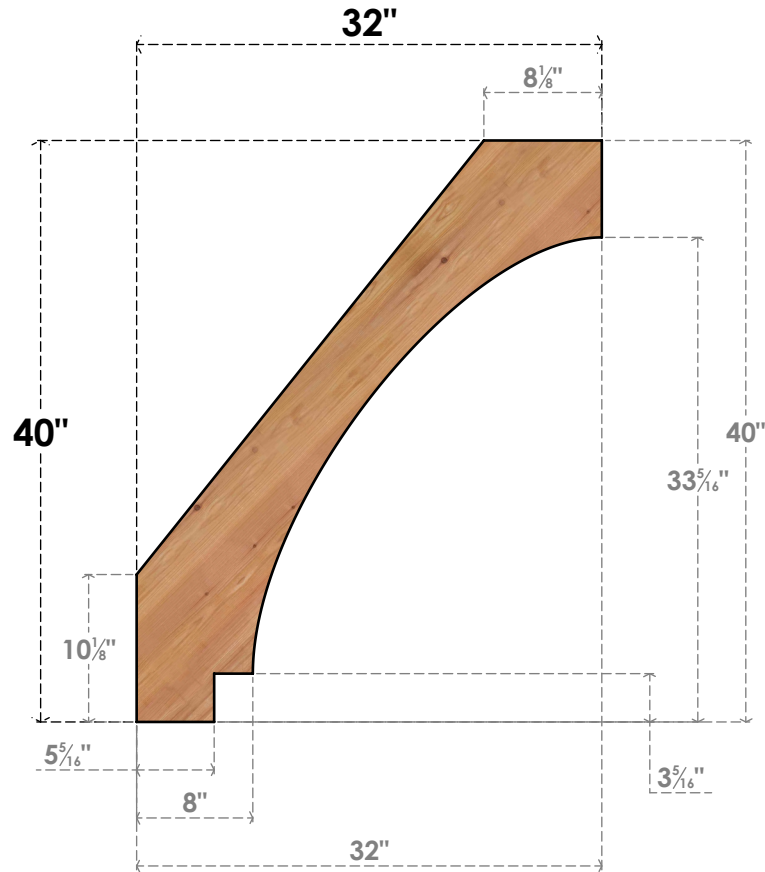

BRC04X32X40IMP00SWR

3 1/2"W X 32"D X 40"H IMPERIAL SMOOTH BRACE, WESTERN RED CEDAR

SIDE

FRONT

EKENA MILLWORK
 2300 WEST MAIN ST.
 CLARKSVILLE, TX 75426
 TOLL FREE: 866-607-0453
 WWW.EKENAMILLWORK.COM

NOTES