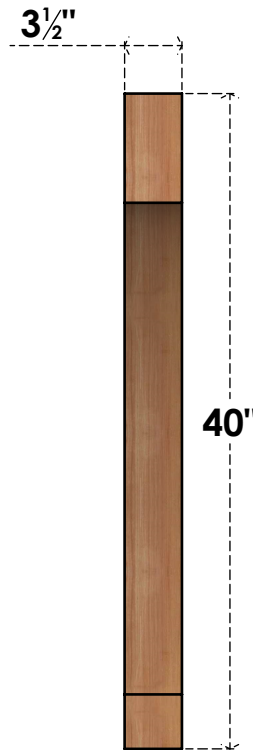

BRC04X32X40IMP00SWR

3 1/2"W X 32"D X 40"H IMPERIAL SMOOTH BRACE, WESTERN RED CEDAR

SIDE

FRONT

EKENA MILLWORK
 2300 WEST MAIN ST.
 CLARKSVILLE, TX 75426
 TOLL FREE: 866-607-0453
 WWW.EKENAMILLWORK.COM

NOTES

1. INSTALLATION TO BE COMPLETED IN ACCORDANCE WITH MANUFACTURER'S SPECIFICATIONS.
2. DRAWING MAY NOT BE TO SCALE
3. THIS DRAWING IS INTENDED FOR DESIGN AND PLANNING PURPOSES ONLY.
4. ALL INFORMATION CONTAINED HEREIN WAS CURRENT AT THE TIME OF DEVELOPMENT BUT MUST BE REVIEWED AND APPROVED BY THE PRODUCT MANUFACTURER TO BE CONSIDERED ACCURATE.
5. PRODUCTS ARE NOT KILN DRIED. THIS ITEM IS UNIQUE AND WILL CONTAIN THE NATURAL VARIATIONS THAT THE WOOD SPECIES OFFERS. THIS MAY RESULT IN VARIATIONS UP TO 1/4"