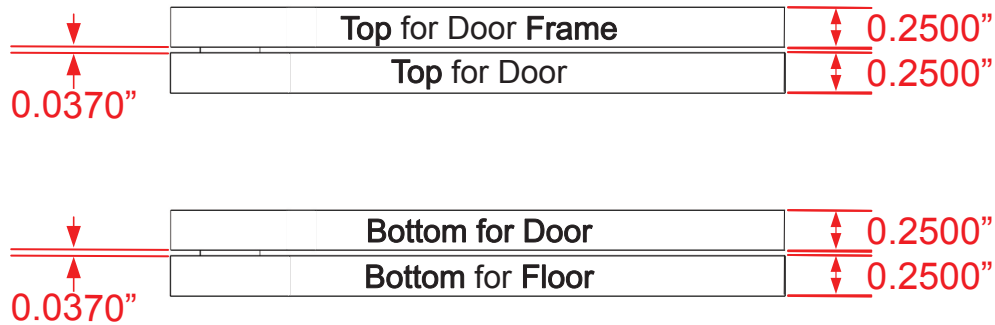

#4 Pivot Hinge

Finishes for Life
TARNISH-FREE GUARANTEE

Please note:

- One pair per door (opening)
- Reversible, non-handed
- Ships in pairs
- #8 x 1 wood screws are included
- Supports a certified maximum load of 70 pounds