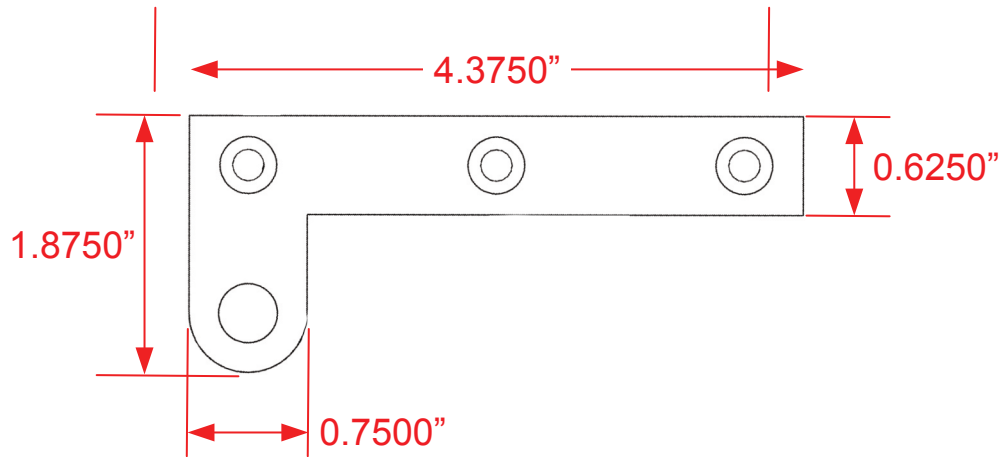

#4 Pivot Hinge

Finishes for Life
TARNISH-FREE GUARANTEE

Please note:

- One pair per door (opening)
- Reversible, non-handed
- Ships in pairs
- #8 x 1 wood screws are included
- Supports a certified maximum load of 70 pounds