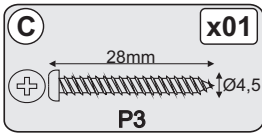

PARTS LIST

A x68 25mm Ø8	B x08 25mm Ø3.5 P3	C x42 28mm Ø4.5 P3
D x01 20g	E x08 BLACK	F x06
G x06	H x06 3/16 x 3/8	J x28 30mm Ø3.5 P3
Z x26 8x8	X x01 RED = PAINT Warning! Keep out of reach from children, keep away from eyes, if product gets into eye rinse thoroughly and repeatedly with water. Do not ingest, if swallowed seek medical advice from doctor.	

BEFORE YOU START ASSEMBLY

Please check that you have all the correct parts and fittings as detailed in the Parts List above.

PLEASE RETAIN THIS INSTRUCTION LEAFLET FOR FUTURE REFERENCE.

01

02

03

04

05