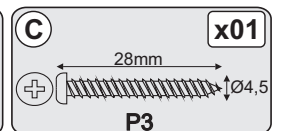

PARTS LIST

A x68 25mm Ø8	B x08 25mm Ø3.5 P3	C x42 28mm Ø4.5 P3
D x01 20g	E x08 BLACK	F x06
G x06	H x06 3/16 x 3/8	J x28 30mm Ø3.5 P3
Z x26 8x8	X x01 RED = PAINT Warning! Keep out of reach from children, keep away from eyes, if product gets into eye rinse thoroughly and repeatedly with water. Do not ingest, if swallowed seek medical advice from doctor.	

BEFORE YOU START ASSEMBLY

Please check that you have all the correct parts and fittings as detailed in the Parts List above.

PLEASE RETAIN THIS INSTRUCTION LEAFLET FOR FUTURE REFERENCE.

01

02

03

04

05