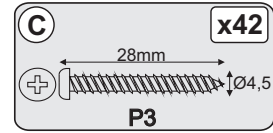

PARTS LIST

A x68 25mm Ø8	B x08 25mm Ø3.5 P3	C x42 28mm Ø4.5 P3
D x01 20g	E x08 BLACK	F x06
G x06	H x06 3/16 x 3/8	J x28 30mm Ø3.5 P3
Z x26 8x8	X x01 RED = PAINT Warning! Keep out of reach from children, keep away from eyes, if product gets into eye rinse thoroughly and repeatedly with water. Do not ingest, if swallowed seek medical advice from doctor.	

BEFORE YOU START ASSEMBLY

Please check that you have all the correct parts and fittings as detailed in the Parts List above.

PLEASE RETAIN THIS INSTRUCTION LEAFLET FOR FUTURE REFERENCE.

01

02

03

04

05