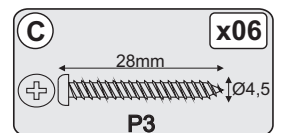

PARTS LIST

A x68 25mm Ø8	B x08 25mm Ø3.5 P3	C x42 28mm Ø4.5 P3
D x01 20g	E x08 BLACK	F x06
G x06	H x06 3/16 x 3/8	J x28 30mm Ø3.5 P3
Z x26 8x8	X x01 RED = PAINT Warning! Keep out of reach from children, keep away from eyes, if product gets into eye rinse thoroughly and repeatedly with water. Do not ingest, if swallowed seek medical advice from doctor.	

BEFORE YOU START ASSEMBLY

Please check that you have all the correct parts and fittings as detailed in the Parts List above.

PLEASE RETAIN THIS INSTRUCTION LEAFLET FOR FUTURE REFERENCE.

01

02

03

04

05