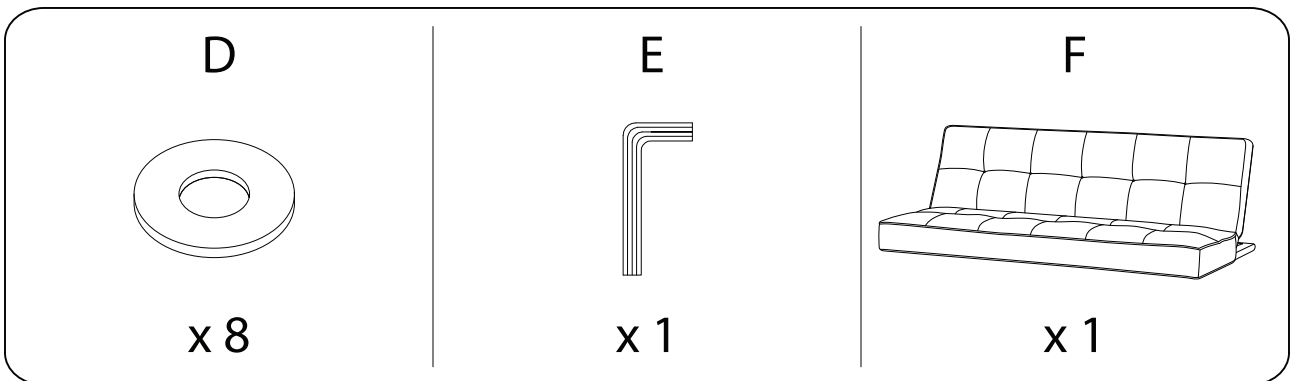

An icon showing an L-shaped metal bracket inside a circle, and a power drill with a diagonal line through it, indicating that a power drill should not be used.	A warning triangle icon with an exclamation mark inside.	A clock icon representing a time limit.
<p>20'</p>		
An icon showing a rectangular block on a mat inside a circle, and the same block being lifted by a hand with a diagonal line through it, indicating that one person should not lift it.	A warning triangle icon with an exclamation mark inside.	An icon of a person, representing the number of people required for the task.
<p>1</p>		