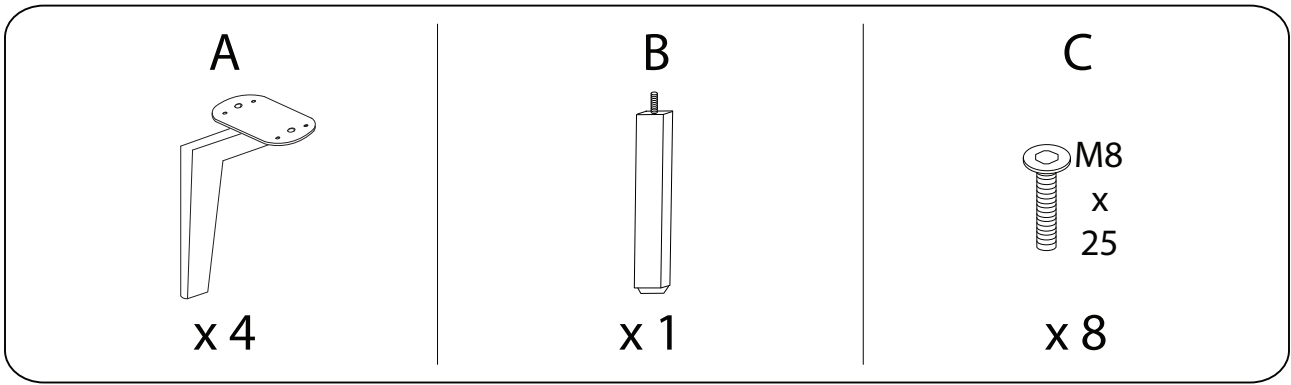

An icon showing an L-shaped metal bracket inside a circle, and a power drill with a diagonal line through it, indicating that a power drill should not be used.	A warning triangle icon with an exclamation mark inside.	A clock icon representing a time limit.
<p>20'</p>		
An icon showing a rectangular block on a mat inside a circle, and the same block being lifted by a hand with a diagonal line through it, indicating that one person should not lift it.	A warning triangle icon with an exclamation mark inside.	An icon of a person, representing the number of people required for the task.
<p>1</p>		