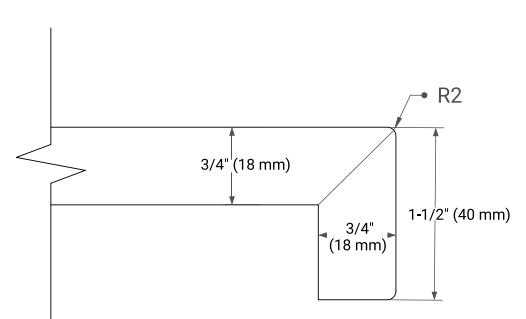

42" SINGLE OVAL SINK COUNTERTOP WITH 1.5 IN. THICKNESS

OVERALL DIMENSIONS

42.25" W x 22" D x 1.5" H

COUNTERTOP OPTIONS

Carrara White Quartz

FEATURES

- Solid countertop with mitered edges & seams
- Undermount white oval sink
- Pre-drilled for 8" widespread faucet

INCLUDED

- Countertop
- Matching Backsplash
- Oval Sink

COUNTERTOP PLAN VIEW

EDGE SIDE VIEW

THREE DIMENSIONAL COUNTERTOP VIEW