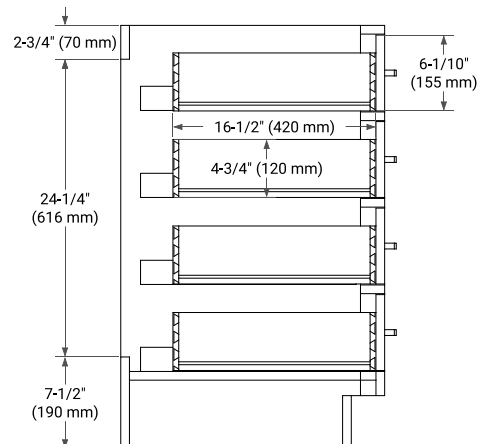

42" SINGLE SINK BASE CABINET

BASE CABINET DIMENSIONS

42" W x 21.5" D x 34.5" H

FEATURES

- Solid wood frame & plywood panels
- Dovetail drawers and joints
- Soft closing doors & drawers

HARDWARE FINISHES*

Brushed Nickel Satin Brass Matte Black Polished Chrome

42" SINGLE OVAL SINK COUNTERTOP WITH 1.5 IN. THICKNESS

OVERALL DIMENSIONS

42.25" W x 22" D x 1.5" H

COUNTERTOP OPTIONS

Carrara White Quartz

FEATURES

- Solid countertop with mitered edges & seams
- Undermount white oval sink
- Pre-drilled for 8" widespread faucet

INCLUDED

- Countertop
- Matching Backsplash
- Oval Sink

COUNTERTOP PLAN VIEW

EDGE SIDE VIEW

THREE DIMENSIONAL COUNTERTOP VIEW