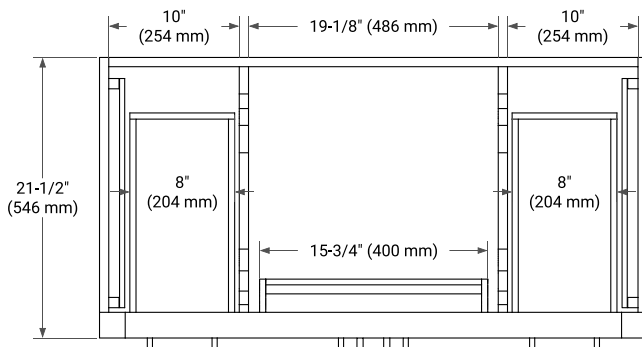

42" SINGLE SINK BASE CABINET

BASE CABINET DIMENSIONS

42" W x 21.5" D x 34.5" H

FEATURES

- Solid wood frame & plywood panels
- Dovetail drawers and joints
- Soft closing doors & drawers

HARDWARE FINISHES*

Brushed Nickel Satin Brass Matte Black Polished Chrome

42" SINGLE OVAL SINK COUNTERTOP WITH 1.5 IN. THICKNESS

OVERALL DIMENSIONS

42.25" W x 22" D x 1.5" H

COUNTERTOP OPTIONS

Carrara White Quartz

FEATURES

- Solid countertop with mitered edges & seams
- Undermount white oval sink
- Pre-drilled for 8" widespread faucet

INCLUDED

- Countertop
- Matching Backsplash
- Oval Sink

COUNTERTOP PLAN VIEW

EDGE SIDE VIEW

THREE DIMENSIONAL COUNTERTOP VIEW