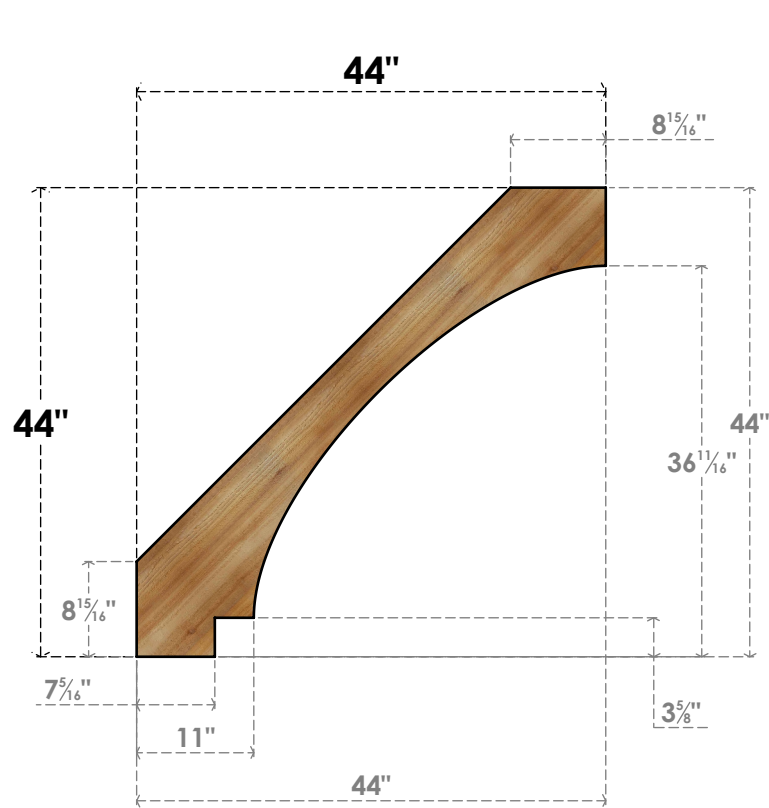

BRC06X44X44IMP00RWR

6"W X 44"D X 44"H IMPERIAL ROUGH SAWN BRACE, WESTERN RED CEDAR

SIDE

FRONT

EKENA MILLWORK
 2300 WEST MAIN ST.
 CLARKSVILLE, TX 75426
 TOLL FREE: 866-607-0453
 WWW.EKENAMILLWORK.COM

NOTES