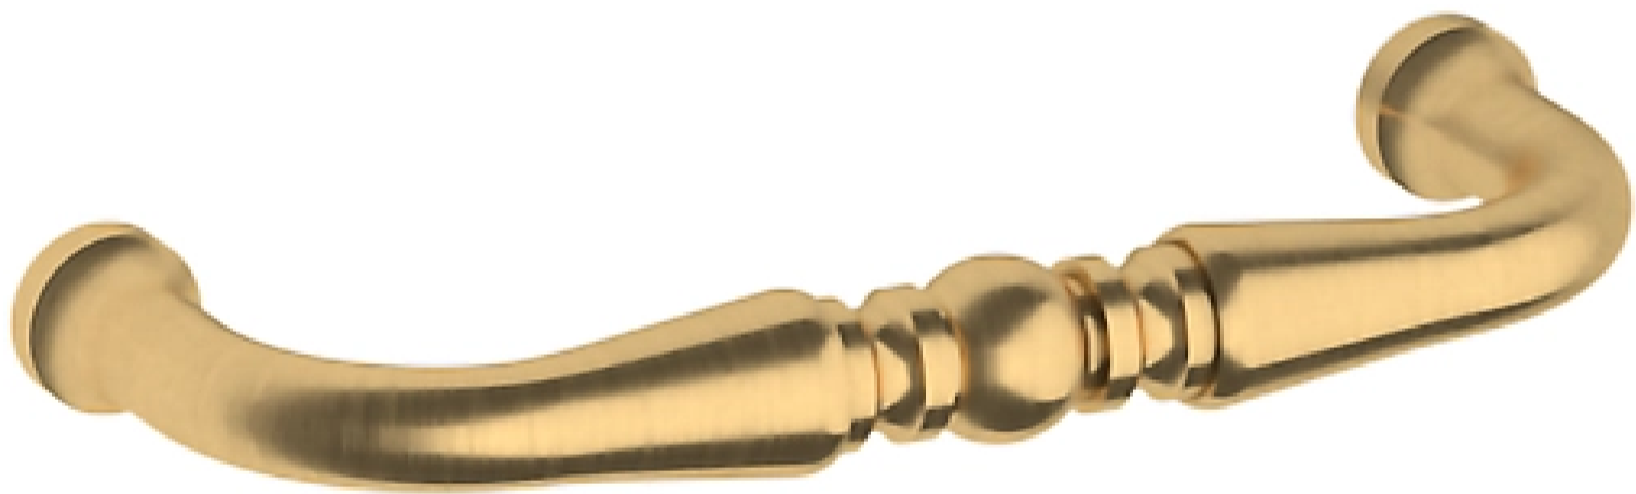

4964 COLONIAL PULL

SPECIFICATIONS

STYLE	Traditional
CENTER TO CENTER	4
PROJECTION	1.812

4964 COLONIAL PULL

ESTATE PORTFOLIO

Model Number:
4964.044.BIN

Key Features

- ✓ Antique beauty and on-trend finishes make the details of this pull exceptional.
- ✓ Baldwin's Satin Brass is a smooth, matte finish with golden, warm tones. This Lifetime Finish is created to add a subtle gleam to the hardware for years to come, and comes with a Limited Lifetime Finish Warranty.

FINISHES OPTIONS

Satin Nickel - 150, US15

Lifetime (PVD) Polished Nickel - 055

Polished Chrome - 260

Lifetime (PVD) Polished Brass - 003

Lifetime (PVD) Satin Brass - 044

Satin Black - 190

Venetian Bronze - 112, 11P

Non-lacquered Brass - 031

all measurements in inches

SPECIFICATIONS

STYLE	Traditional
CENTER TO CENTER	4
PROJECTION	1.812