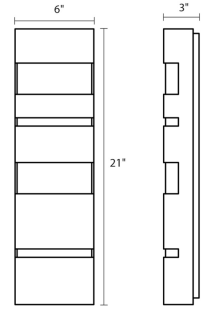

Project:

Spec Sheet

Dimensions

Height:	21"
Width:	6"
Extends:	3"
Minimum Extension:	3"
Maximum Extension:	3"
Size:	21"
Canopy/Backplate/Base Width:	5.25
Canopy/Backplate/Base Depth:	0.5
Canopy/Backplate/Base Height:	20

Installation

Installation:	Licensed electrician required
Installation Orientation:	Vertical

Shipping

Carton 1 L x W x H:	25" X 10" X 7"
Carton 1 Gross Weight:	10 LBS
Fixture Weight:	8

Shade

Shade 1 Material:	Aluminum w/Optical Acrylic
-------------------	----------------------------