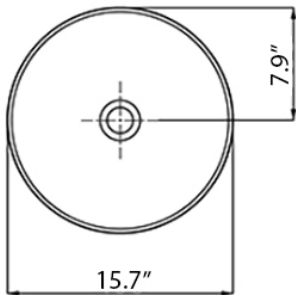

Collection |
Fly

Model |
Fly 3110

Dimensions Metric

1 inch = 2.54 cm

1 inch = 25.4 mm

1051 Lea Drive - Collegeville, PA 19426
Tel. 215 513 9400 - Fax 610 831 0215

www.ws bathcollections.com - info@ws bathcollections.com

Collection Fly	Model Fly 3110	Dimensions Metric <i>1 inch = 2.54 cm</i> <i>1 inch = 25.4 mm</i>	 1051 Lea Drive - Collegeville, PA 19426 Tel. 215 513 9400 - Fax 610 831 0215 www.ws bathcollections.com - info@ws bathcollections.com
----------------------------	----------------------------	---	---