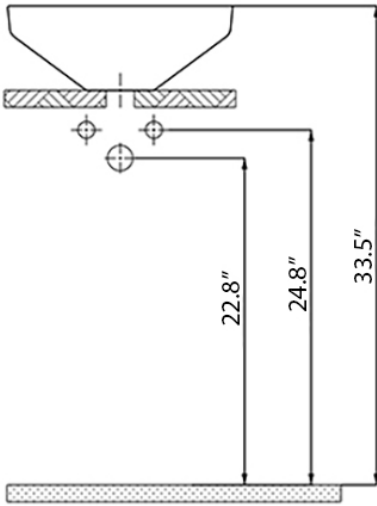

Collection |
Fly

Model |
Fly 3110

Dimensions Metric

1 inch = 2.54 cm

1 inch = 25.4 mm

1051 Lea Drive - Collegeville, PA 19426
Tel. 215 513 9400 - Fax 610 831 0215

www.ws bathcollections.com - info@ws bathcollections.com

Collection Fly	Model Fly 3110	Dimensions Metric <i>1 inch = 2.54 cm</i> <i>1 inch = 25.4 mm</i>	 1051 Lea Drive - Collegeville, PA 19426 Tel. 215 513 9400 - Fax 610 831 0215 www.ws bathcollections.com - info@ws bathcollections.com
----------------------------	----------------------------	---	---