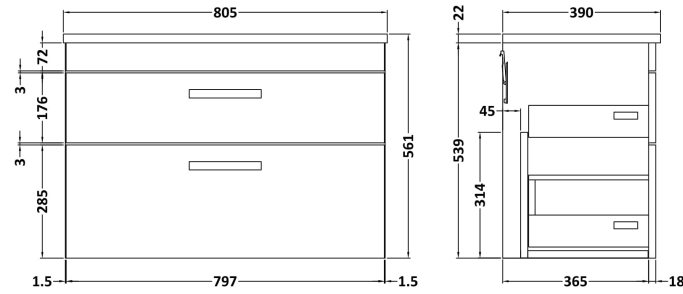

Sales Code: ATH081LBG

Description: 800 W/H 2-Drawer Unit & Lam Worktop

Packaging Details

Barcode: 5056462613338