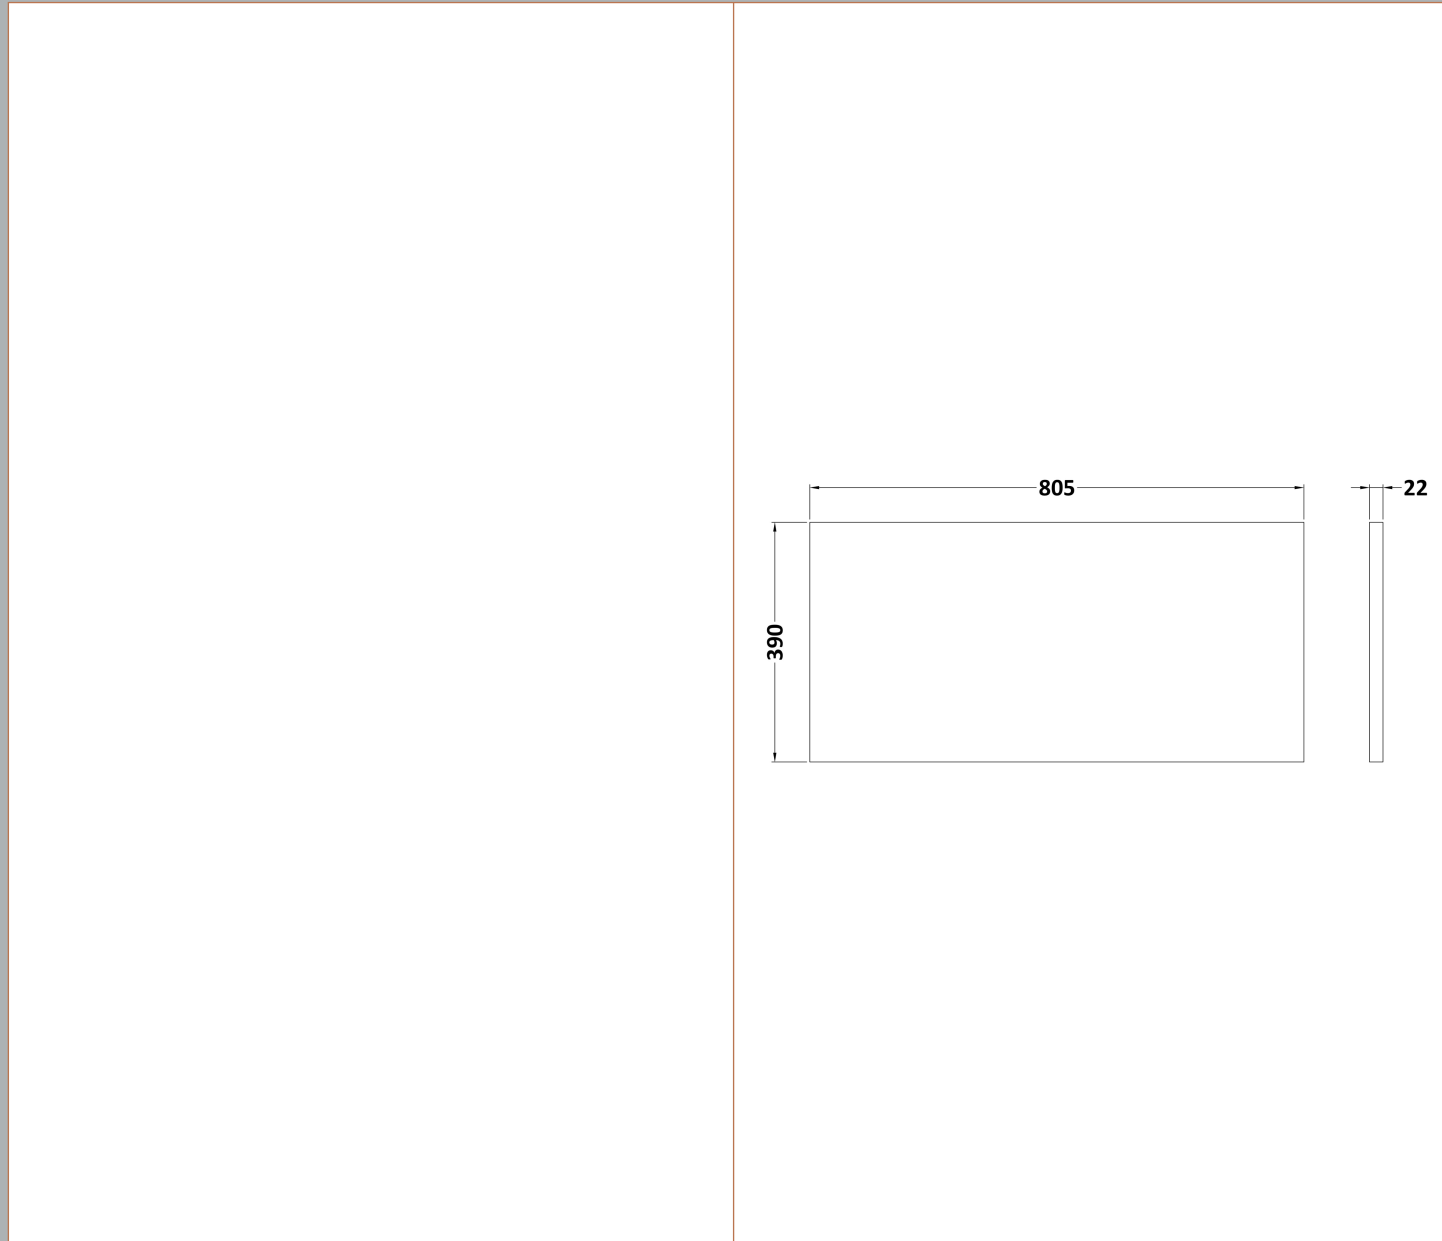

### Product Dimensions

Height (mm):	538
Width (mm):	800
Depth (mm):	383
Nett Weight (kg):	24

### Packaging Dimensions

Height (mm):	560
Width (mm):	820
Depth (mm):	405
Gross Weight (kg):	24.5

### Outer Box Dimensions (If Applicable)

Height (mm):	
Width (mm):	
Depth (mm):	
Gross Weight (kg):	
Barcode:	5055275870037

**Sales Code:** LBG800

**Description:** Laminate Worktop 805X390x22mm

**Product Dimensions**

Height (mm):	22
Width (mm):	805
Depth (mm):	390
Nett Weight (kg):	2.75

**Packaging Dimensions**

Height (mm):	25
Width (mm):	810
Depth (mm):	455
Gross Weight (kg):	2.75