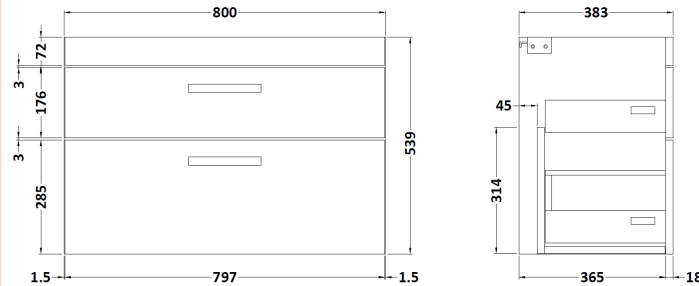

### Product Dimensions

Height (mm):	538
Width (mm):	800
Depth (mm):	383
Nett Weight (kg):	24

### Packaging Dimensions

Height (mm):	560
Width (mm):	820
Depth (mm):	405
Gross Weight (kg):	24.5

### Outer Box Dimensions (If Applicable)

Height (mm):	
Width (mm):	
Depth (mm):	
Gross Weight (kg):	
Barcode:	5055275870037

**Sales Code:** LBG800

**Description:** Laminate Worktop 805X390x22mm

**Product Dimensions**

Height (mm):	22
Width (mm):	805
Depth (mm):	390
Nett Weight (kg):	2.75

**Packaging Dimensions**

Height (mm):	25
Width (mm):	810
Depth (mm):	455
Gross Weight (kg):	2.75