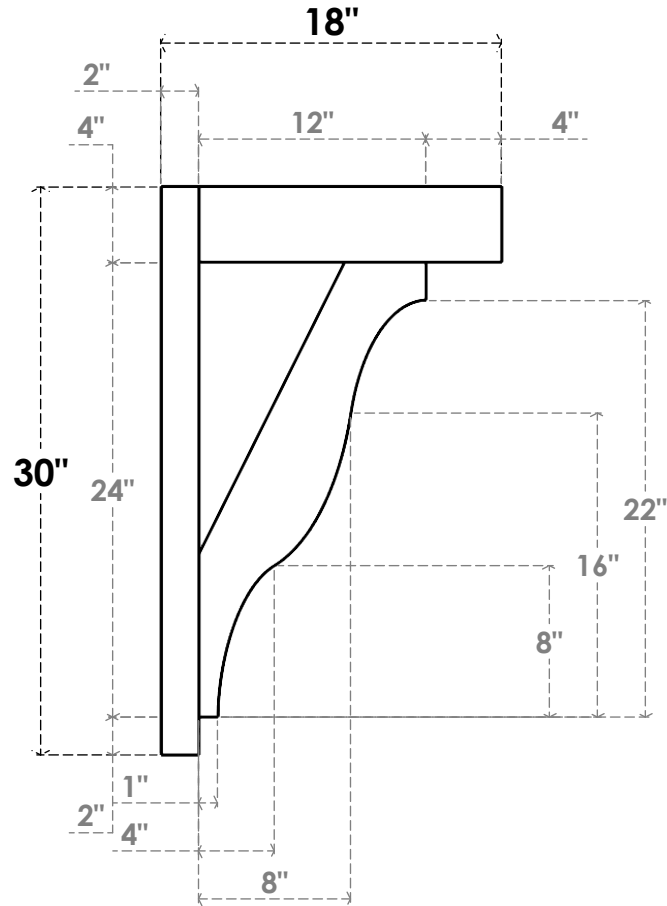

**ITEM NUMBER: OUTUROC040X060X18000X30000X040X020X040FST44RCPR**

4"W TOP X 6"W BACK X 18"D X 30"H X 4"T TOP X 2"T BACK TIMBERTHANE ROUGH CEDAR FUNSTON FAUX WOOD OPEN OUTLOOKER, BLOCK TOP AND BACK, 4"W CLOSED BRACE, PRIMED TAN

**SIDE PROFILE**

**FRONT PROFILE**

**ISOMETRIC**

GENERATED DATE : 07/06/2023

EKENA MILLWORK  
2300 WEST MAIN ST.  
CLARKSVILLE, TX 75426  
TOLL FREE: 866-607-0453  
WWW.EKENAMILLWORK.COM

**NOTES**

1. INSTALLATION TO BE COMPLETED IN ACCORDANCE WITH MANUFACTURER'S SPECIFICATIONS.
2. DRAWING MAY NOT BE TO SCALE
3. THIS DRAWING IS INTENDED FOR DESIGN AND PLANNING PURPOSES ONLY.
4. ALL INFORMATION CONTAINED HEREIN WAS CURRENT AT THE TIME OF DEVELOPMENT BUT MUST BE REVIEWED AND APPROVED BY THE PRODUCT MANUFACTURER TO BE CONSIDERED ACCURATE.
5. TIMBERTHANE ARCHITECTURAL PRODUCTS ARE MADE FROM HIGH DENSITY URETHANE AND COME FACTORY PRIMED