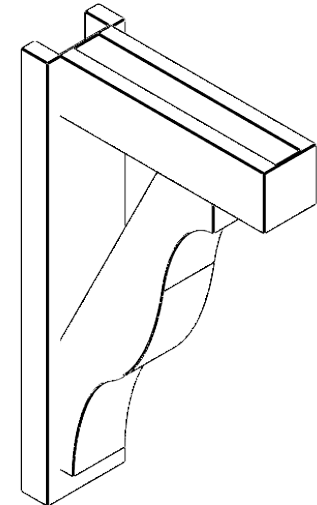

**ITEM NUMBER: OUTUROC040X060X18000X30000X040X020X040FST44RCPR**

4"W TOP X 6"W BACK X 18"D X 30"H X 4"T TOP X 2"T BACK TIMBERTHANE ROUGH CEDAR FUNSTON FAUX WOOD OPEN OUTLOOKER, BLOCK TOP AND BACK, 4"W CLOSED BRACE, PRIMED TAN

**SIDE PROFILE**

**FRONT PROFILE**

**ISOMETRIC**

GENERATED DATE : 07/06/2023

EKENA MILLWORK  
2300 WEST MAIN ST.  
CLARKSVILLE, TX 75426  
TOLL FREE: 866-607-0453  
WWW.EKENAMILLWORK.COM

**NOTES**

1. INSTALLATION TO BE COMPLETED IN ACCORDANCE WITH MANUFACTURER'S SPECIFICATIONS.
2. DRAWING MAY NOT BE TO SCALE
3. THIS DRAWING IS INTENDED FOR DESIGN AND PLANNING PURPOSES ONLY.
4. ALL INFORMATION CONTAINED HEREIN WAS CURRENT AT THE TIME OF DEVELOPMENT BUT MUST BE REVIEWED AND APPROVED BY THE PRODUCT MANUFACTURER TO BE CONSIDERED ACCURATE.
5. TIMBERTHANE ARCHITECTURAL PRODUCTS ARE MADE FROM HIGH DENSITY URETHANE AND COME FACTORY PRIMED