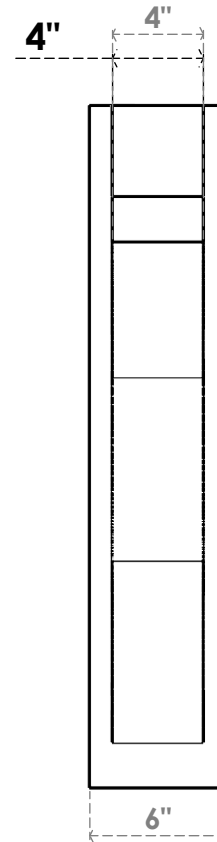

**ITEM NUMBER: OUTUROC040X060X18000X30000X040X020X040FST44RCPR**

4"W TOP X 6"W BACK X 18"D X 30"H X 4"T TOP X 2"T BACK TIMBERTHANE ROUGH CEDAR FUNSTON FAUX WOOD OPEN OUTLOOKER, BLOCK TOP AND BACK, 4"W CLOSED BRACE, PRIMED TAN

**SIDE PROFILE**

**FRONT PROFILE**

**ISOMETRIC**

GENERATED DATE : 07/06/2023

EKENA MILLWORK  
2300 WEST MAIN ST.  
CLARKSVILLE, TX 75426  
TOLL FREE: 866-607-0453  
WWW.EKENAMILLWORK.COM

**NOTES**

1. INSTALLATION TO BE COMPLETED IN ACCORDANCE WITH MANUFACTURER'S SPECIFICATIONS.
2. DRAWING MAY NOT BE TO SCALE
3. THIS DRAWING IS INTENDED FOR DESIGN AND PLANNING PURPOSES ONLY.
4. ALL INFORMATION CONTAINED HEREIN WAS CURRENT AT THE TIME OF DEVELOPMENT BUT MUST BE REVIEWED AND APPROVED BY THE PRODUCT MANUFACTURER TO BE CONSIDERED ACCURATE.
5. TIMBERTHANE ARCHITECTURAL PRODUCTS ARE MADE FROM HIGH DENSITY URETHANE AND COME FACTORY PRIMED