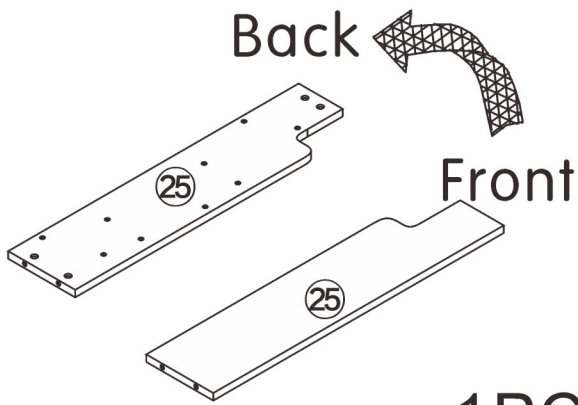

25

1PCS

26

1PCS

27

1PCS

28

1PCS

29

1PCS

30

1PCS

31

1PCS

32

2PCS