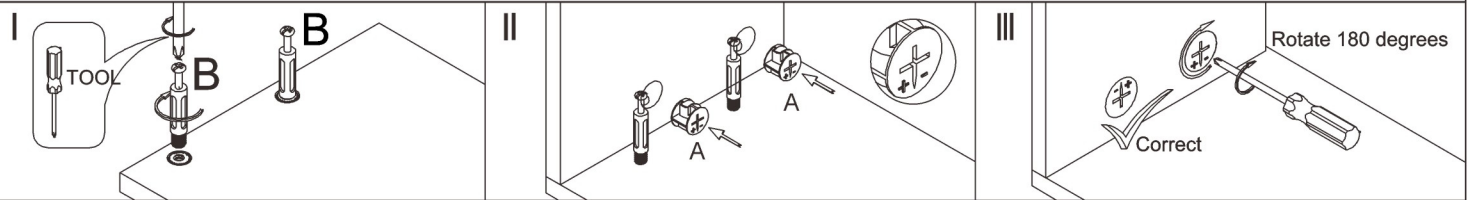

5079#

Island Station

L1320-1600*W800*H940MM

2 Persons

5079# Island Table
Installation Video

Cabinet Hinge
Adjustment Video

Drawer Glide
Adjustment Video

Installation Instructions

Notes: Don't tighten screws completely at first, just in case parts were assembled wrongly and need disassemble. Tighten screws at last when all parts are put together.

Disassembly and installation of accessories