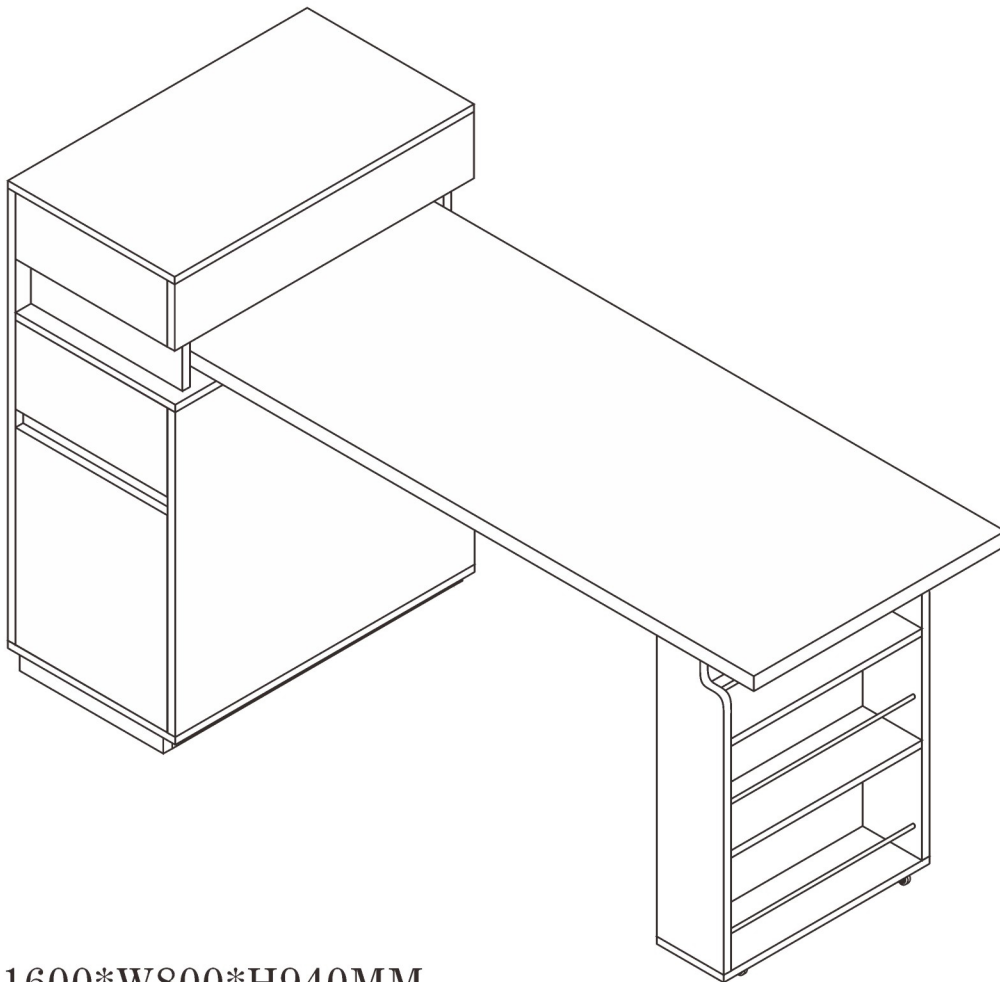

5079#

Island Station

L1320-1600*W800*H940MM

2 Persons

5079# Island Table
Installation Video

Cabinet Hinge
Adjustment Video

Drawer Glide
Adjustment Video

Installation Instructions