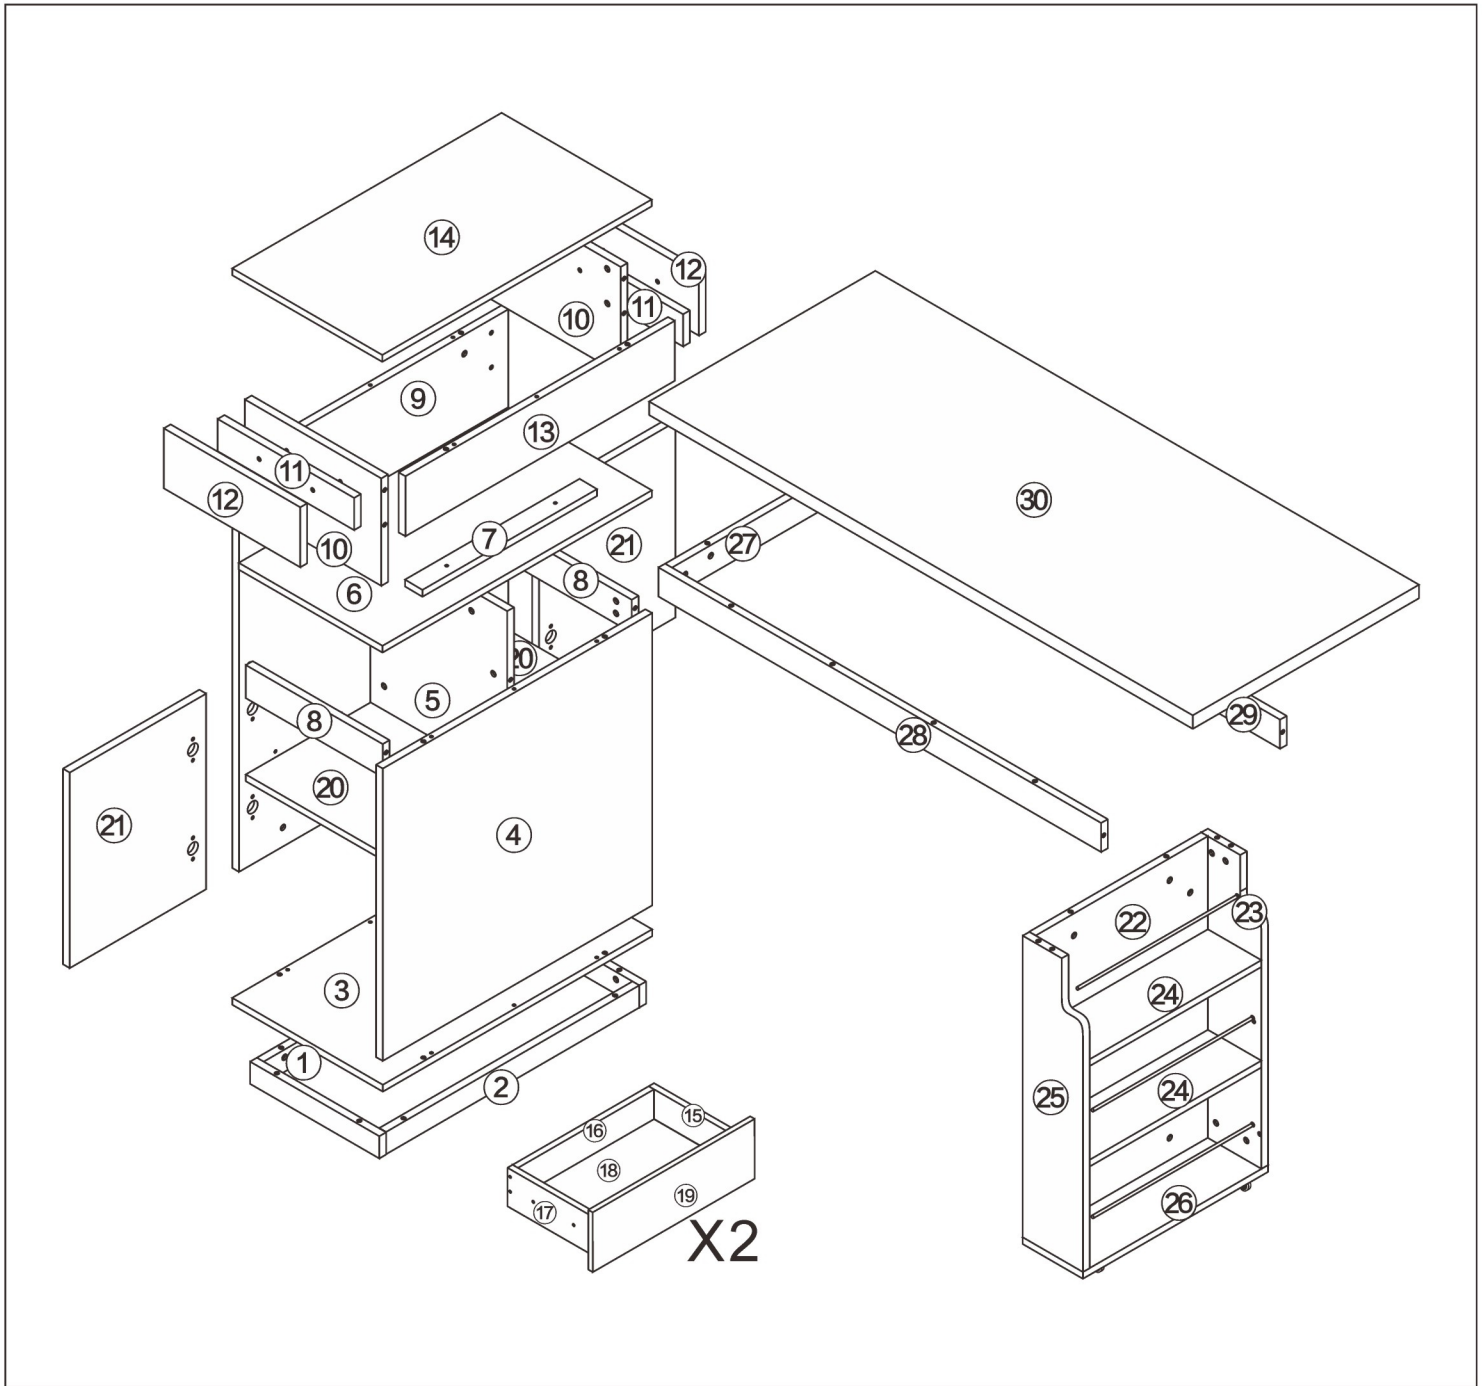

Disassembly and installation of accessories

A 94PCS 15*10mm	B 94PCS 6*28mm	C 15PCS 8*30mm	D 48PCS 3.5*14mm	E 8PCS 3.5*40mm	F 6PCS 6*38mm	G 2PCS 6*25mm	H 8PCS Φ5*8mm
I 4PCS 	J 4PCS 	K 4PCS 	L 8PCS φ 15mm	M 3PCS 	N 16PCS 4*12mm	O 4PCS 6*40mm	 Tools Recommended