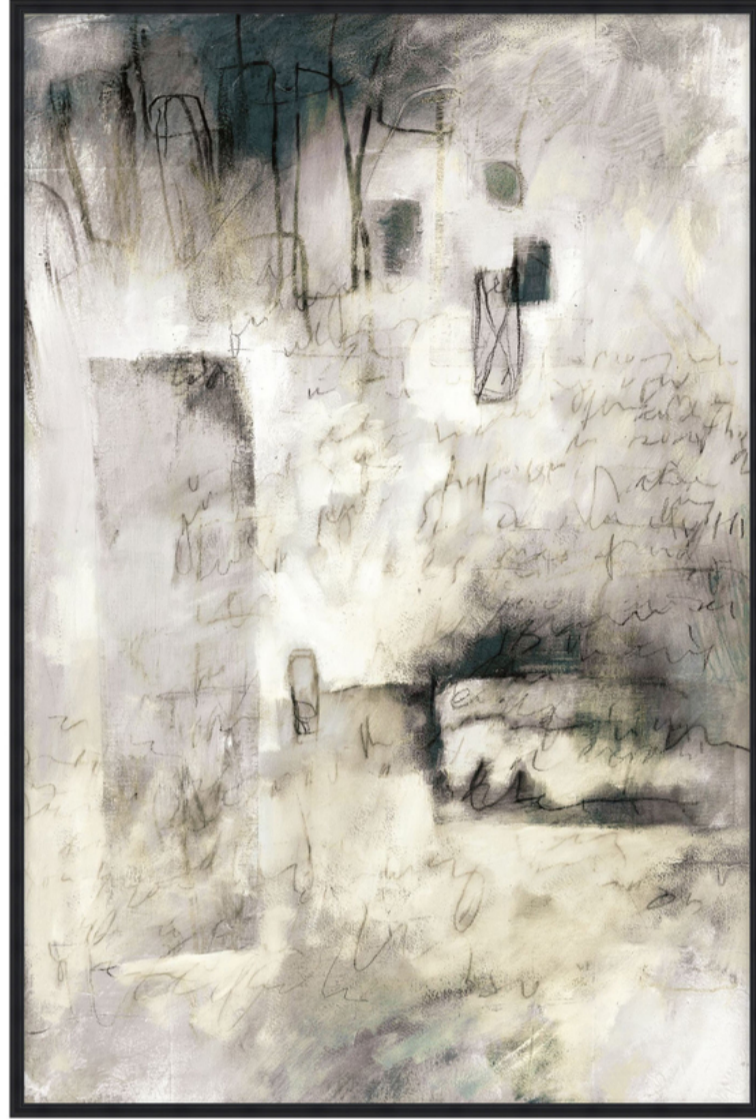

THEODORE ALEXANDER

Displaced Scribbles 1

D2804S56074-4730

Displaced Scribbles 1 is a pensive, dreamlike work in the style of the Lyrical Abstraction Movement of the mid-20th century. Fluid, abstract forms move carefully across the canvas as scrawlings take the shape of written word. An entrance into the inner mind, Displaced Scribbles 1 is an accomplished piece in a dreamy palette of dark slate grey, bone, linen, and light grey. Enchanting and poetic, Displaced Scribbles 1 becomes a window to the self in this beautiful addition to ART by TA.

► Canvas, Hand Embellished Semi Gloss, F1336 - Black Texture Floater Frame - Width: 0.375

W 28 x D 2 x H 42 inches

Material(s):

Collection: Art by TA

Style: Modern / Formal Modern

Type: Décor / Wall Art