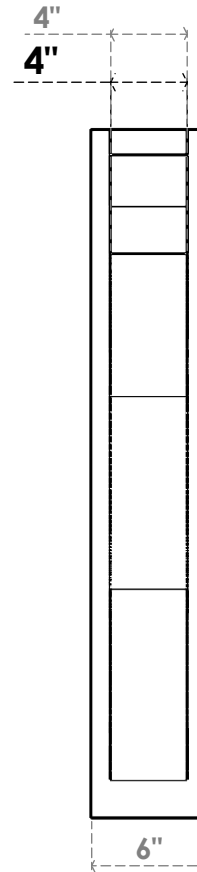

ITEM NUMBER: OUTUROC040X060X24000X36000X040X020X040FST24RCPR

4"W TOP X 6"W BACK X 24"D X 36"H X 4"T TOP X 2"T BACK TIMBERTHANE ROUGH CEDAR FUNSTON FAUX WOOD OPEN OUTLOOKER, SLAT TOP AND BLOCK BACK, 4"W CLOSED BRACE, PRIMED TAN

SIDE PROFILE

FRONT PROFILE

ISOMETRIC

GENERATED DATE : 07/06/2023

EKENA MILLWORK
2300 WEST MAIN ST.
CLARKSVILLE, TX 75426
TOLL FREE: 866-607-0453
WWW.EKENAMILLWORK.COM

NOTES

1. INSTALLATION TO BE COMPLETED IN ACCORDANCE WITH MANUFACTURER'S SPECIFICATIONS.
2. DRAWING MAY NOT BE TO SCALE
3. THIS DRAWING IS INTENDED FOR DESIGN AND PLANNING PURPOSES ONLY.
4. ALL INFORMATION CONTAINED HEREIN WAS CURRENT AT THE TIME OF DEVELOPMENT BUT MUST BE REVIEWED AND APPROVED BY THE PRODUCT MANUFACTURER TO BE CONSIDERED ACCURATE.
5. TIMBERTHANE ARCHITECTURAL PRODUCTS ARE MADE FROM HIGH DENSITY URETHANE AND COME FACTORY PRIMED