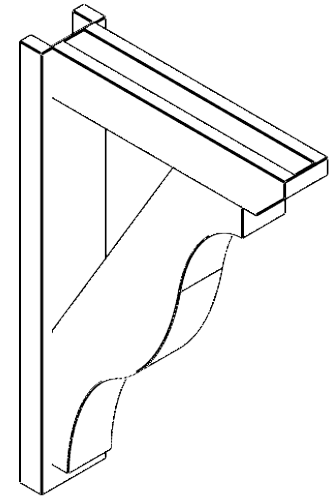

ITEM NUMBER: OUTUROC040X060X24000X36000X040X020X040FST24RCPR

4"W TOP X 6"W BACK X 24"D X 36"H X 4"T TOP X 2"T BACK TIMBERTHANE ROUGH CEDAR FUNSTON FAUX WOOD OPEN OUTLOOKER, SLAT TOP AND BLOCK BACK, 4"W CLOSED BRACE, PRIMED TAN

SIDE PROFILE

FRONT PROFILE

ISOMETRIC

GENERATED DATE : 07/06/2023

EKENA MILLWORK
2300 WEST MAIN ST.
CLARKSVILLE, TX 75426
TOLL FREE: 866-607-0453
WWW.EKENAMILLWORK.COM

NOTES

1. INSTALLATION TO BE COMPLETED IN ACCORDANCE WITH MANUFACTURER'S SPECIFICATIONS.
2. DRAWING MAY NOT BE TO SCALE
3. THIS DRAWING IS INTENDED FOR DESIGN AND PLANNING PURPOSES ONLY.
4. ALL INFORMATION CONTAINED HEREIN WAS CURRENT AT THE TIME OF DEVELOPMENT BUT MUST BE REVIEWED AND APPROVED BY THE PRODUCT MANUFACTURER TO BE CONSIDERED ACCURATE.
5. TIMBERTHANE ARCHITECTURAL PRODUCTS ARE MADE FROM HIGH DENSITY URETHANE AND COME FACTORY PRIMED