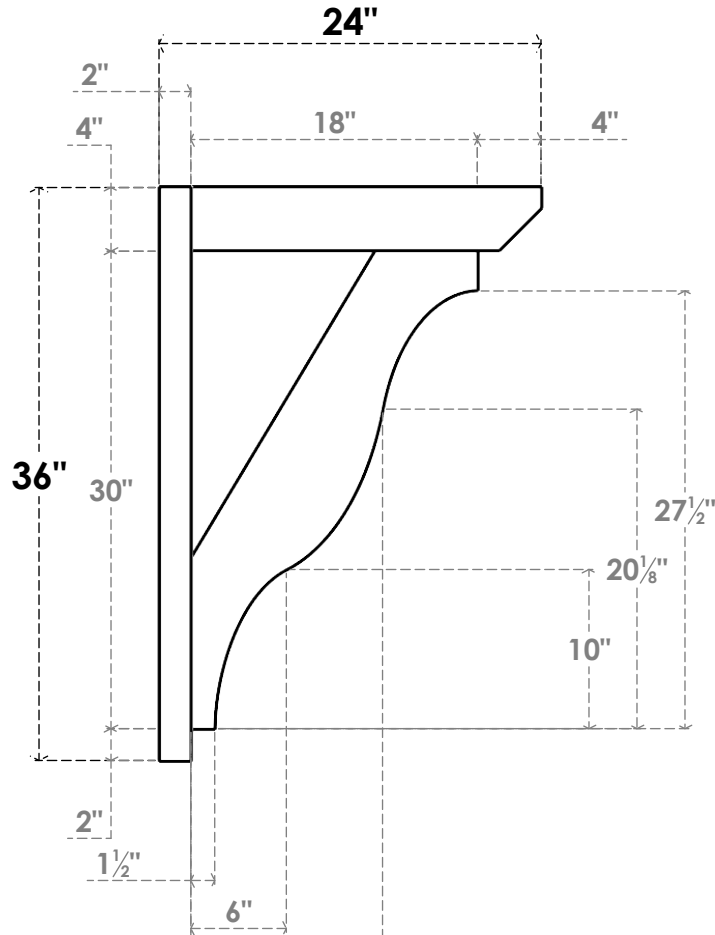

ITEM NUMBER: OUTUROC040X060X24000X36000X040X020X040FST24RCPR

4"W TOP X 6"W BACK X 24"D X 36"H X 4"T TOP X 2"T BACK TIMBERTHANE ROUGH CEDAR FUNSTON FAUX WOOD OPEN OUTLOOKER, SLAT TOP AND BLOCK BACK, 4"W CLOSED BRACE, PRIMED TAN

SIDE PROFILE

FRONT PROFILE

ISOMETRIC

GENERATED DATE : 07/06/2023

EKENA MILLWORK
2300 WEST MAIN ST.
CLARKSVILLE, TX 75426
TOLL FREE: 866-607-0453
WWW.EKENAMILLWORK.COM

NOTES

1. INSTALLATION TO BE COMPLETED IN ACCORDANCE WITH MANUFACTURER'S SPECIFICATIONS.
2. DRAWING MAY NOT BE TO SCALE
3. THIS DRAWING IS INTENDED FOR DESIGN AND PLANNING PURPOSES ONLY.
4. ALL INFORMATION CONTAINED HEREIN WAS CURRENT AT THE TIME OF DEVELOPMENT BUT MUST BE REVIEWED AND APPROVED BY THE PRODUCT MANUFACTURER TO BE CONSIDERED ACCURATE.
5. TIMBERTHANE ARCHITECTURAL PRODUCTS ARE MADE FROM HIGH DENSITY URETHANE AND COME FACTORY PRIMED