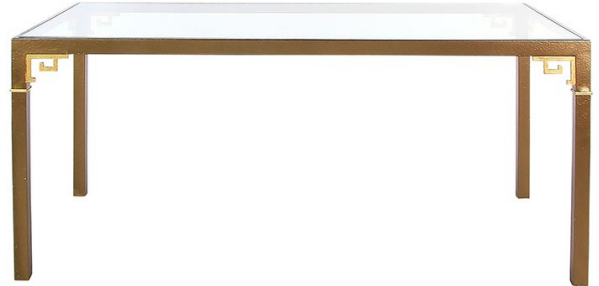

ELLAHOME

SKU#

DT23

Overall

72"l x 36"d x 30"h

Description

Guests will gather in your dining room at this spectacular glass and metal dining table. A tempered glass tabletop with slim yet durable legs. Meanwhile, a stylish Greek key molded design enhances the appearance of the frame.

MB Metallic Bronze

MG Metallic Graphite

OW Oyster White

SL Silver Leaf (+15%)

AS As Shown (+15%)

Eros Dining Table

Weight

110 lb