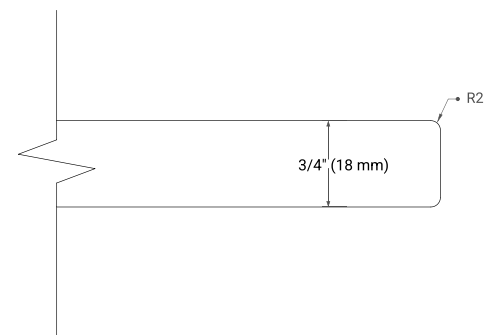

66" DOUBLE SINK BASE CABINET

BASE CABINET DIMENSIONS

66" W x 21.5" D x 34.5" H

FEATURES

- Solid wood frame & plywood panels
- Dovetail drawers and joints
- Soft closing doors & drawers

HARDWARE FINISHES*

Brushed Nickel Satin Brass Matte Black Polished Chrome

67" DOUBLE OVAL SINK COUNTERTOP WITH 0.75 IN. THICKNESS

OVERALL DIMENSIONS

67" W x 22" D x 0.75" H

COUNTERTOP OPTIONS

Carrara Marble

FEATURES

- Solid countertop with mitered edges & seams
- Undermount white oval sink
- Pre-drilled for 8" widespread faucet

INCLUDED

- Countertop
- Matching Backsplash
- Oval Sinks

COUNTERTOP PLAN VIEW

EDGE SIDE VIEW

THREE DIMENSIONAL COUNTERTOP VIEW