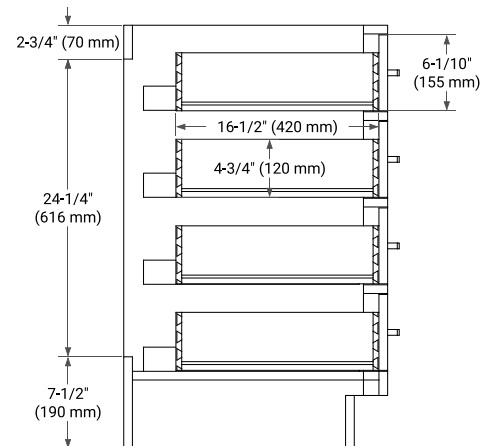

66" DOUBLE SINK BASE CABINET

BASE CABINET DIMENSIONS

66" W x 21.5" D x 34.5" H

FEATURES

- Solid wood frame & plywood panels
- Dovetail drawers and joints
- Soft closing doors & drawers

HARDWARE FINISHES*

Brushed Nickel Satin Brass Matte Black Polished Chrome

67" DOUBLE OVAL SINK COUNTERTOP WITH 0.75 IN. THICKNESS

OVERALL DIMENSIONS

67" W x 22" D x 0.75" H

COUNTERTOP OPTIONS

Carrara Marble

FEATURES

- Solid countertop with mitered edges & seams
- Undermount white oval sink
- Pre-drilled for 8" widespread faucet

INCLUDED

- Countertop
- Matching Backsplash
- Oval Sinks

COUNTERTOP PLAN VIEW

EDGE SIDE VIEW

THREE DIMENSIONAL COUNTERTOP VIEW