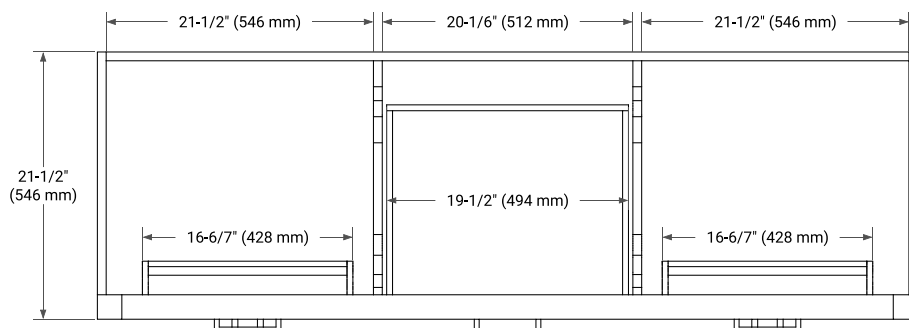

66" DOUBLE SINK BASE CABINET

BASE CABINET DIMENSIONS

66" W x 21.5" D x 34.5" H

FEATURES

- Solid wood frame & plywood panels
- Dovetail drawers and joints
- Soft closing doors & drawers

HARDWARE FINISHES*

Brushed Nickel Satin Brass Matte Black Polished Chrome

67" DOUBLE OVAL SINK COUNTERTOP WITH 0.75 IN. THICKNESS

OVERALL DIMENSIONS

67" W x 22" D x 0.75" H

COUNTERTOP OPTIONS

Carrara Marble

FEATURES

- Solid countertop with mitered edges & seams
- Undermount white oval sink
- Pre-drilled for 8" widespread faucet

INCLUDED

- Countertop
- Matching Backsplash
- Oval Sinks

COUNTERTOP PLAN VIEW

EDGE SIDE VIEW

THREE DIMENSIONAL COUNTERTOP VIEW