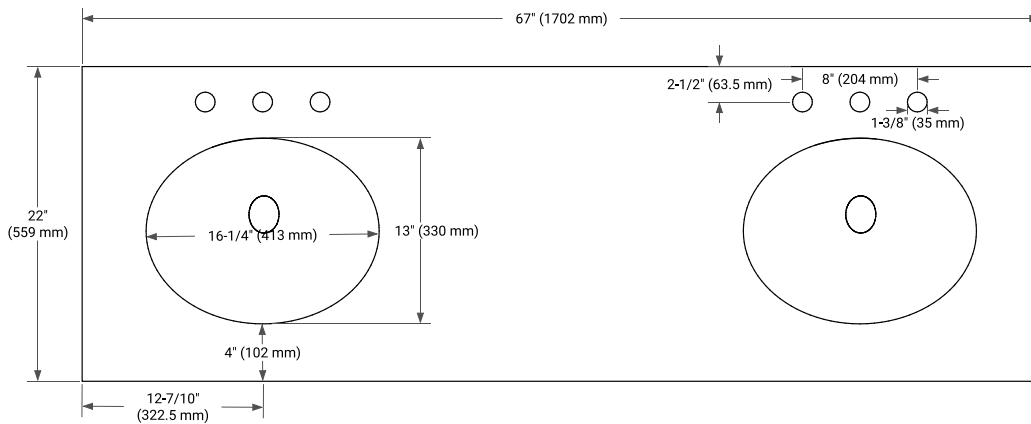

66" DOUBLE SINK BASE CABINET

BASE CABINET DIMENSIONS

66" W x 21.5" D x 34.5" H

FEATURES

- Solid wood frame & plywood panels
- Dovetail drawers and joints
- Soft closing doors & drawers

HARDWARE FINISHES*

Brushed Nickel Satin Brass Matte Black Polished Chrome

67" DOUBLE OVAL SINK COUNTERTOP WITH 0.75 IN. THICKNESS

OVERALL DIMENSIONS

67" W x 22" D x 0.75" H

COUNTERTOP OPTIONS

Carrara Marble

FEATURES

- Solid countertop with mitered edges & seams
- Undermount white oval sink
- Pre-drilled for 8" widespread faucet

INCLUDED

- Countertop
- Matching Backsplash
- Oval Sinks

COUNTERTOP PLAN VIEW

EDGE SIDE VIEW

THREE DIMENSIONAL COUNTERTOP VIEW