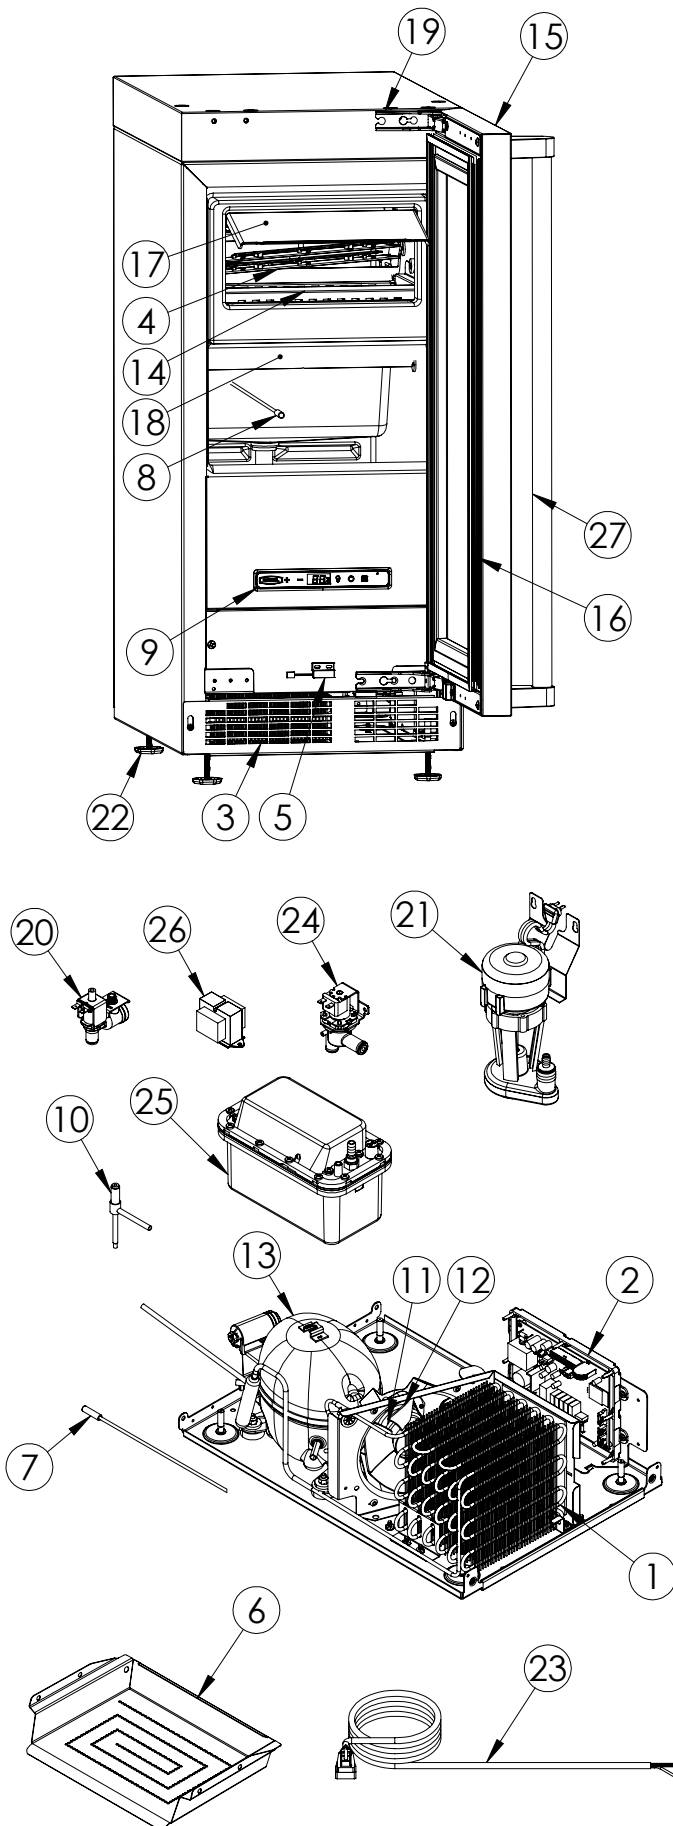

# Service Parts List

marvelrefrigeration.com  
616-754-5601

MPCP415-SG01A		
ITEM	DESCRIPTION	MARVEL P/N
1	CONDENSER ASSEMBLY	S41013912
2	MAIN CONTROL BOARD KIT	90-54002-54
3	GRILLE SS	90-54056-00
4	LED LIGHT STRIP	S68178
5	REED SWITCH	S66010
6	EVAPORATOR ASSEMBLY	42249569
7	CONDENSER SENSOR	90-54013-00
8	THERMISTOR ASSEMBLY	S68092
9	UI DISPLAY KIT	S68167-01
10	HOT GAS VALVE	42249497
11	CONDENSER FAN MOTOR	42248161
12	CONDENSER FAN BLADE	42248160
13	COMPRESSOR ASSEMBLY	90-54006-00
14	GRID CUTTER	42249542
15	DOOR ASSEMBLY	90-54055-00
16	DOOR GASKET	S31580-052
17	FASCIA AND FASCIA DOOR	90-54004-00
18	DEFLECTOR	90-54000-00
19	HINGE PKG	90-54040-00
20	WATER SUPPLY VALVE	S41014084
21	CIRCULATION PUMP	42242980
22	LEG LEVELERS (4)	42243808
23	POWER CORD	S41050606
24	DRAIN VALVE	42249456
25	GRAVITY DRAIN TO DRAIN PUMP KIT	42249509
26	TRANSFORMER	S41050610
27	DOOR HANDLE	42249126
28	INVERTER COMPRESSOR *	90-54063-00
29	CLEAR ICE MACHINE CLEANER *	S41013789

\* NOT PICTURED