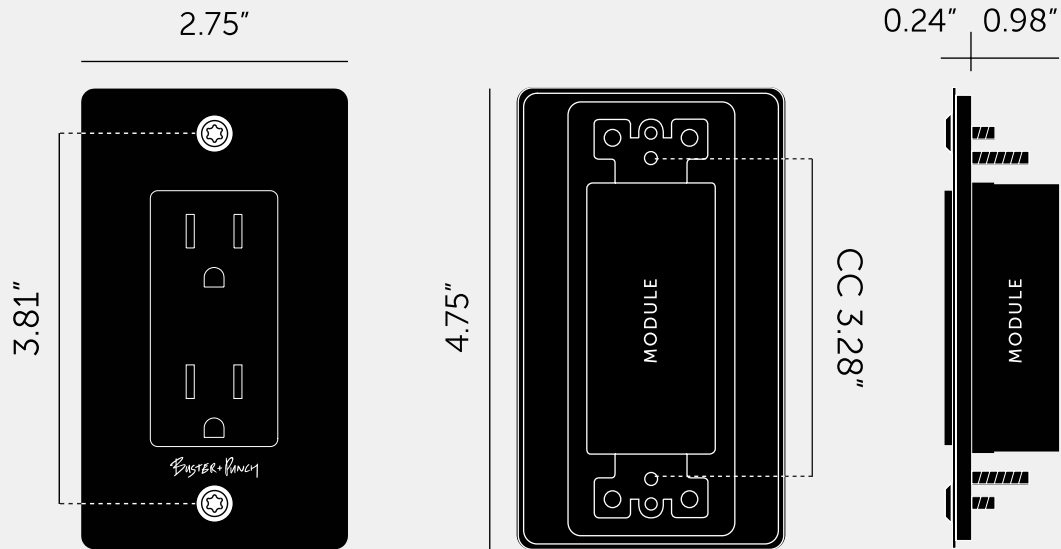

**1G DUPLEX OUTLET
/ LINEAR / WITH
LOGO**

ACTION: OUTLET

KNURL: LINEAR

RANGE: POWER OUTLETS

Our designer power outlet brings a touch of luxury to any room, available in a range of finishes and knurls to match our toggle switches and dimmers for a consistent flow throughout each room. With essential design features including iconic solid metal coin caps or torx caps, you can find the perfect power outlet for your interiors.

SPECIFICATIONS

Our Metal Electricity range is made from Stainless Steel plates, coated with electrophoretic paint process with Buster + Punch logo printed in clear ink. Module: TR15-DC1 x duplex outlet 15A / 125V / 5-15R / 60Hz

INCLUDED

1 x 1G Wall Plate 1 x Outlet 1 x Outlet Detail Kit

FINISH & SKU NUMBERS

sku:	finish:	size:
NSC-024061	● black	1G
NSC-054062	● brass	1G
NSC-454063	● smoked bronze	1G
NSC-074064	● steel	1G
NSC-144065	● white	1G