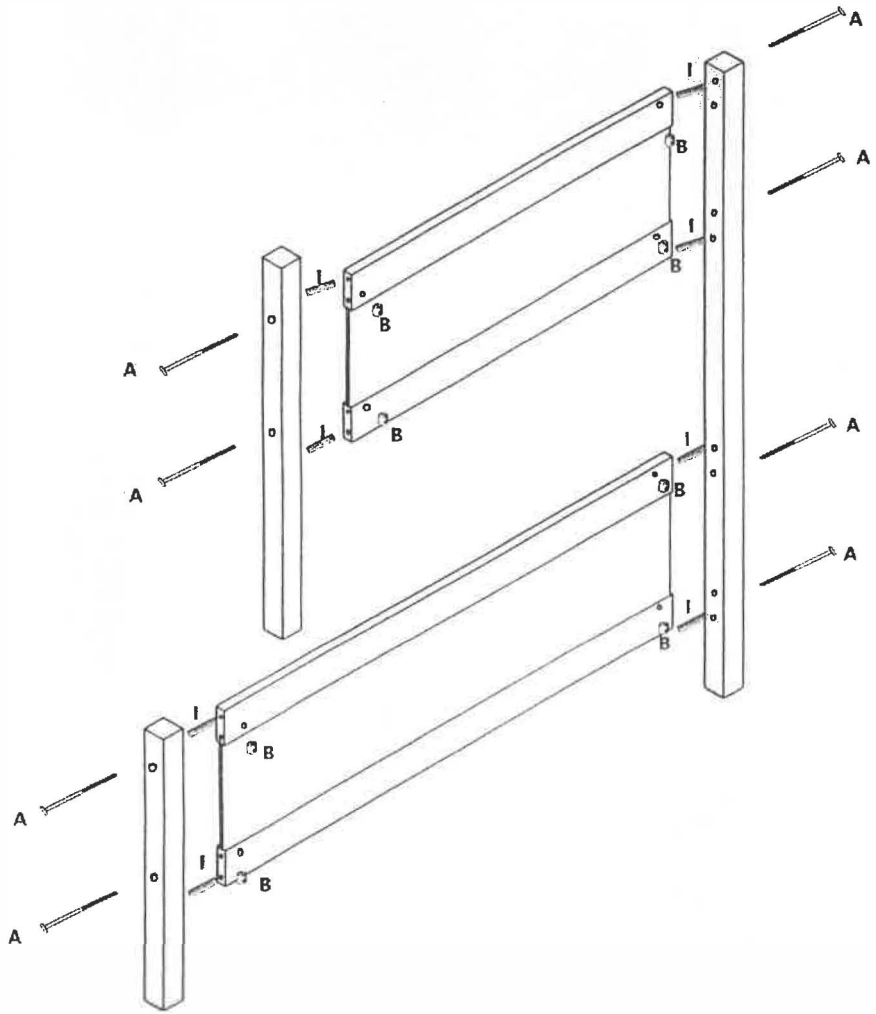

Assembly Instruction

The size of mattress: 90X190CM
1250X190CM

HARDWARE

A	 15mm M6x90mm	38	I	 Ø8x30mm	36
B		40	J	 8mm Ø4x30mm	62
C	 15mm M6x70mm	02	K	 Ø8mm	09
D	 15mm M6x30mm	06	M	 15mm M6x50mm	02
E	 15mm M6x20mm	02	N		02
F	 10mm Ø7x60mm	21	O	 8mm Ø4x16mm	06
G		01			

Part List

03

04