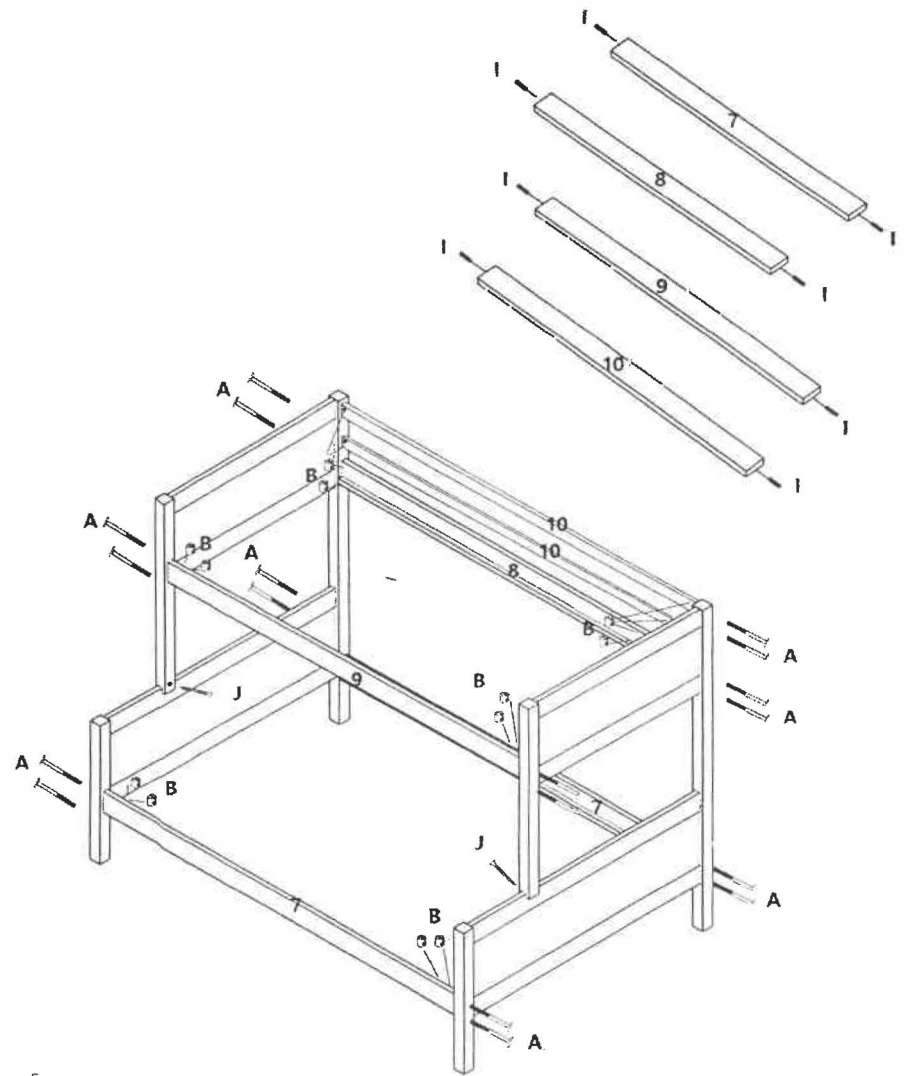

Assembly Instruction

The size of mattress: 90X190CM
1250X190CM

HARDWARE

A	 15mm M6x90mm	38	I	 Ø8x30mm	36
B		40	J	 8mm Ø4x30mm	62
C	 15mm M6x70mm	02	K	 Ø8mm	09
D	 15mm M6x30mm	06	M	 15mm M6x50mm	02
E	 15mm M6x20mm	02	N		02
F	 10mm Ø7x60mm	21	O	 8mm Ø4x16mm	06
G		01			

Part List

03

04