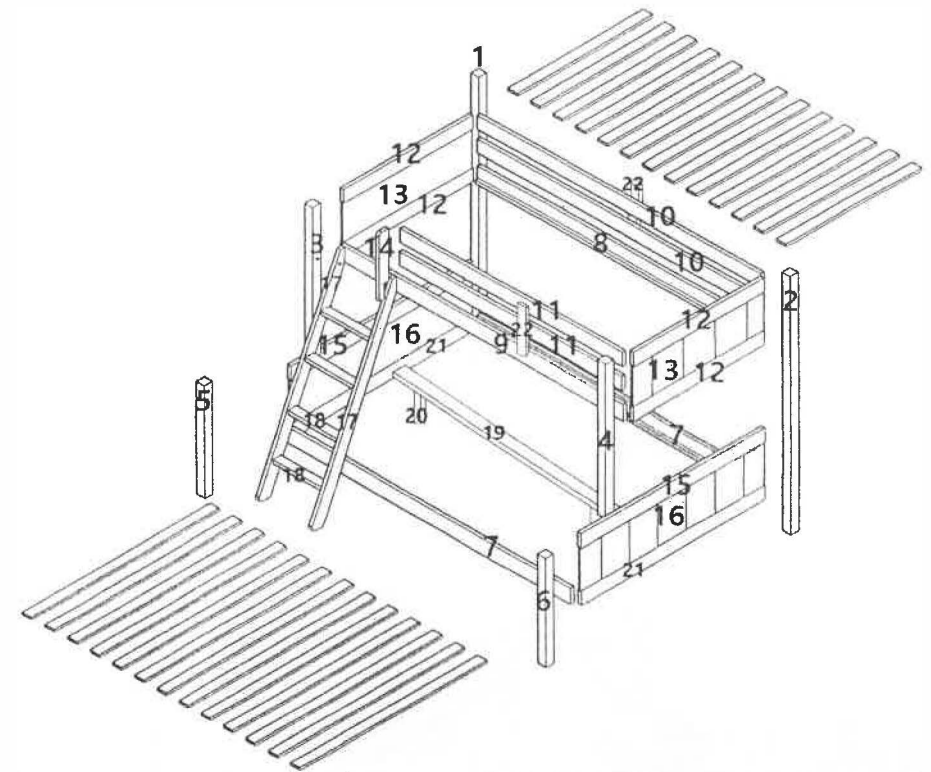

Assembly Instruction

The size of mattress: 90X190CM
1250X190CM

HARDWARE

A	 15mm M6x90mm	38	I	 Ø8x30mm	36
B		40	J	 8mm Ø4x30mm	62
C	 15mm M6x70mm	02	K	 Ø8mm	09
D	 15mm M6x30mm	06	M	 15mm M6x50mm	02
E	 15mm M6x20mm	02	N		02
F	 10mm Ø7x60mm	21	O	 8mm Ø4x16mm	06
G		01			

Part List

03

04