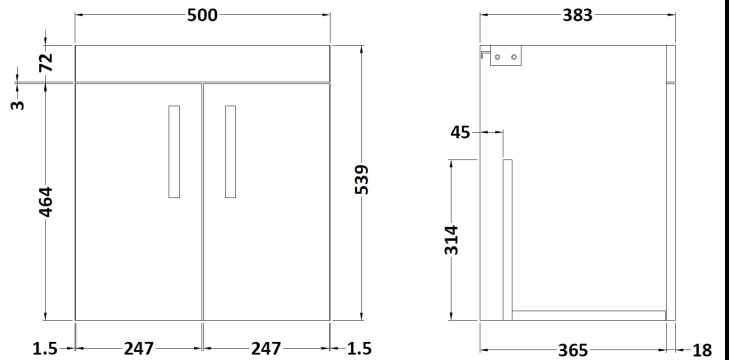

CUSTOMER DATA SHEET

DESCRIPTION:

500 Wall Hung 2-Door & Basin 2

CUSTOMER DATA SHEET - FURNITURE

DESCRIPTION: 500 Wall Hung 2-Door Basin Unit

PRODUCT DIMENSIONS

Height (mm)	Width (mm)	Depth (mm)	Nett Wgt Kg
540	500	383	10

PACKAGING DIMENSIONS

Height (mm)	Width (mm)	Depth (mm)	Gross Wgt Kg
405	520	560	10

PACKAGING DATA

Box Colour	Brown Cardboard Box		
Box Qty	1	Label Colour	White Label
Label Size	100 x 50	Label Qty	2

OUTER BOX DIMENSIONS (If Applicable)

CUSTOMER DATA SHEET - CERAMICS

DESCRIPTION: 500mm Minimalist Basin 1Th

PRODUCT DIMENSIONS			
Height (mm)	Width (mm)	Depth (mm)	Nett Wgt Kg
170	500	390	9

PACKAGING DIMENSIONS			
Height (mm)	Width (mm)	Depth (mm)	Gross Wgt Kg
400	520	200	9

PACKAGING DATA			
Box Colour	Brown Cardboard Box		
Box Qty	1	Label Colour	White Label
Label Size	105 x 50	Label Qty	1

OUTER BOX DIMENSIONS (If Applicable)			
Height (mm)	Width (mm)	Depth (mm)	Gross Wgt Kg