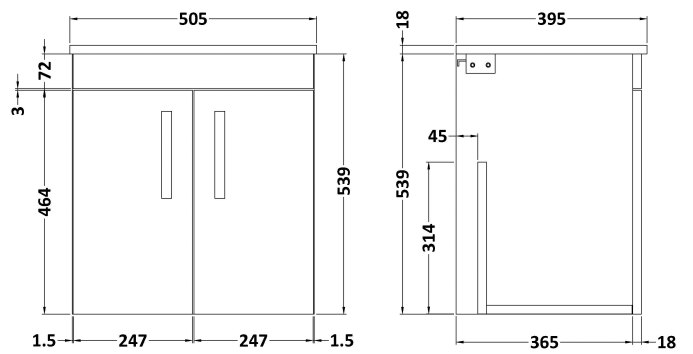

CUSTOMER DATA SHEET

DESCRIPTION:

500 Wall Hung 2-Door & Basin 2

CUSTOMER DATA SHEET - FURNITURE

DESCRIPTION: 500 Wall Hung 2-Door Basin Unit

PRODUCT DIMENSIONS

Height (mm)	Width (mm)	Depth (mm)	Nett Wgt Kg
540	500	383	10

PACKAGING DIMENSIONS

Height (mm)	Width (mm)	Depth (mm)	Gross Wgt Kg
405	520	560	10

PACKAGING DATA

Box Colour	Brown Cardboard Box		
Box Qty	1	Label Colour	White Label
Label Size	100 x 50	Label Qty	2

OUTER BOX DIMENSIONS (If Applicable)

CUSTOMER DATA SHEET - CERAMICS

DESCRIPTION: 500mm Minimalist Basin 1Th

PRODUCT DIMENSIONS			
Height (mm)	Width (mm)	Depth (mm)	Nett Wgt Kg
170	500	390	9

PACKAGING DIMENSIONS			
Height (mm)	Width (mm)	Depth (mm)	Gross Wgt Kg
400	520	200	9

PACKAGING DATA			
Box Colour	Brown Cardboard Box		
Box Qty	1	Label Colour	White Label
Label Size	105 x 50	Label Qty	1

OUTER BOX DIMENSIONS (If Applicable)			
Height (mm)	Width (mm)	Depth (mm)	Gross Wgt Kg