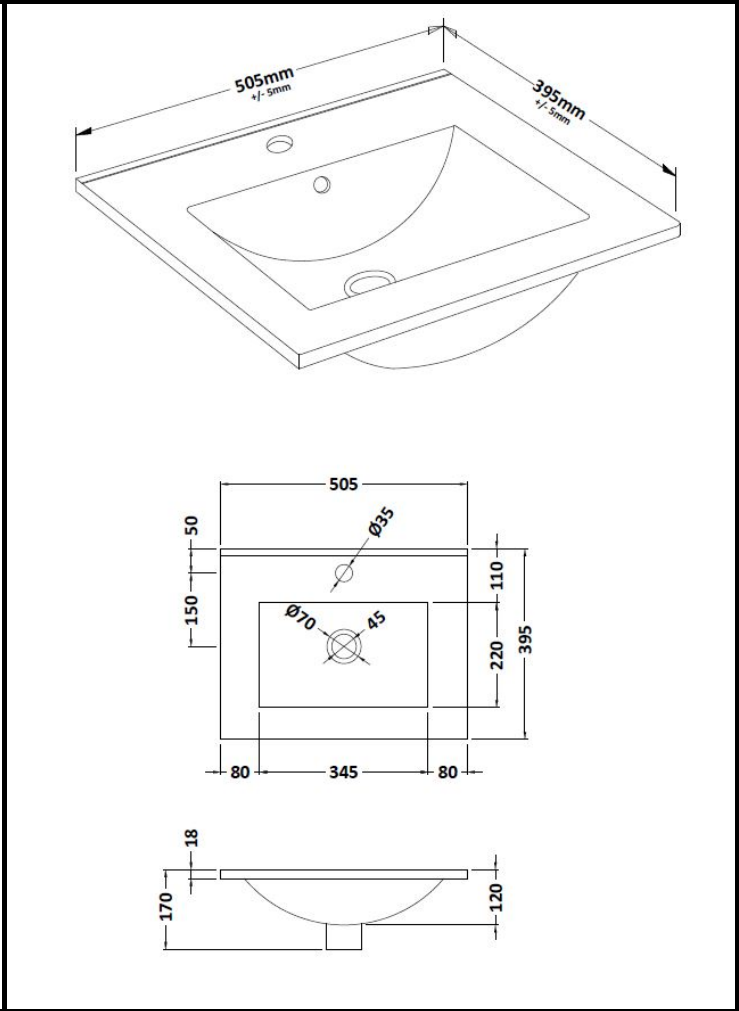

CUSTOMER DATA SHEET

DESCRIPTION:

500 Wall Hung 2-Door & Basin 2

CUSTOMER DATA SHEET - FURNITURE

DESCRIPTION: 500 Wall Hung 2-Door Basin Unit

PRODUCT DIMENSIONS

Height (mm)	Width (mm)	Depth (mm)	Nett Wgt Kg
540	500	383	10

PACKAGING DIMENSIONS

Height (mm)	Width (mm)	Depth (mm)	Gross Wgt Kg
405	520	560	10

PACKAGING DATA

Box Colour	Brown Cardboard Box		
Box Qty	1	Label Colour	White Label
Label Size	100 x 50	Label Qty	2

OUTER BOX DIMENSIONS (If Applicable)

CUSTOMER DATA SHEET - CERAMICS

DESCRIPTION: 500mm Minimalist Basin 1Th

PRODUCT DIMENSIONS			
Height (mm)	Width (mm)	Depth (mm)	Nett Wgt Kg
170	500	390	9

PACKAGING DIMENSIONS			
Height (mm)	Width (mm)	Depth (mm)	Gross Wgt Kg
400	520	200	9

PACKAGING DATA			
Box Colour	Brown Cardboard Box		
Box Qty	1	Label Colour	White Label
Label Size	105 x 50	Label Qty	1

OUTER BOX DIMENSIONS (If Applicable)			
Height (mm)	Width (mm)	Depth (mm)	Gross Wgt Kg