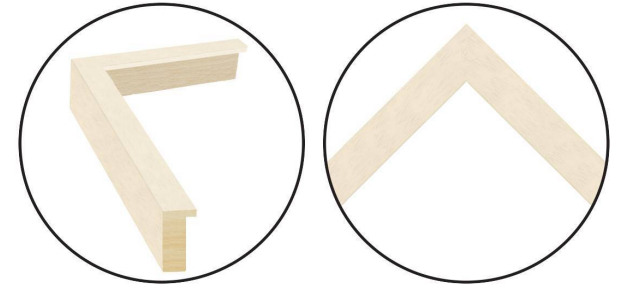

WENDOVER ART GROUP

ITEM NUMBER : **WTFH1395**

TITLE : **Hidden Faces 7**

OUTWARD DIMENSION (W X H) : **13.5" x 15.5"**

FRAME (WIDTH X DEPTH) : **MC2325 | 1" x 2.13"**

FRAME FINISH : **Standard Frame**

Pickled White

DESCRIPTION :

**Giclee on Gallery Wrapped Canvas, Framed in Shadowbox,
Hangs Horizontally and Vertically**