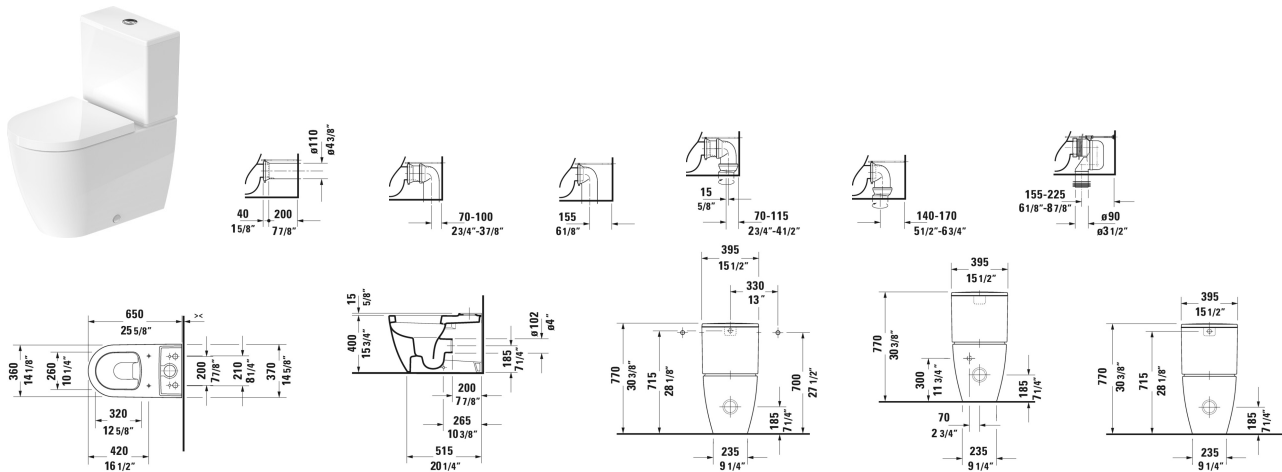

**ME by Starck Toilet close-coupled # 217009..92 / 217009..92**

**< 14 5/8" Inch >**

Toilet close-coupled	Dimension	Weight	Order number
(without tank), washdown model, hardware included, cUPC® listed*, WaterSense® listed			
<b>Colors</b>			
00 White 20 HygieneGlaze (an antibacterial ceramic glaze that provides almost indefinite effectiveness)			
<b>Variant</b>			
<ul style="list-style-type: none"> <li>1.6/0.8 gpf, outlet for vario connector set, for horizontal and vertical outlet, length adjustable from 2 3/4" - 7 7/8", and vario connecting bend, vertical outlet from 6 1/4" - 7 7/8"</li> </ul>	14 5/8" x 25 5/8" Inch	78 lb	217009..92
<ul style="list-style-type: none"> <li>1.6/0.8 gpf, outlet for vario connector set, for horizontal and vertical outlet, length adjustable from 2 3/4" - 7 7/8", and vario connecting bend, vertical outlet from 6 1/4" - 7 7/8"</li> </ul>	14 5/8" x 25 5/8" Inch	78 lb	217009..92
<b>Infobox</b>			
* Complies with following standards: ASME A112.19.2/CSA B45.1 and ASME A112.19.14			
Sanitary ceramics with the special WonderGliss surface finish will remain clean and attractive-looking for a long time to come. When ordering WonderGliss please add a "1" as eleventh digit to the model number.			
Vario connecting bend for vertical outlet		1.5 lb	899025
Vario connector set incl. offset	Ø 4 3/8" Inch	3.3 lb	001422
<b>Suitable products</b>			

**ME by Starck Toilet close-coupled # 217009..92 / 217009..92**

|&lt; 14 5/8" Inch &gt;|

Tank for bottom left supply, with dual flush mechanism, Chrome, cUPC® listed*, WaterSense® listed, 15 3/8" x 7 1/8" Inch	15 3/8" x 7 1/8" Inch	093810
Toilet seat and cover hinges stainless steel, without slow close,		002011
Toilet seat and cover removable, hinges stainless steel, with slow close,		002019