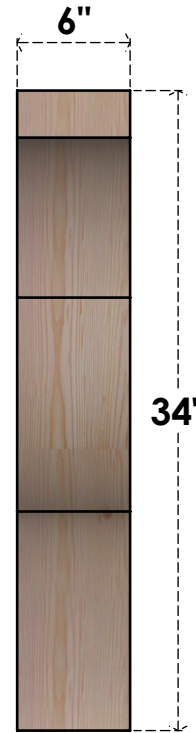

BRC06X26X34FST00RDF

6"W X 26"D X 34"H FUNSTON ROUGH SAWN BRACE, DOUGLAS FIR

SIDE

FRONT

EKENA MILLWORK
 2300 WEST MAIN ST.
 CLARKSVILLE, TX 75426
 TOLL FREE: 866-607-0453
 WWW.EKENAMILLWORK.COM

NOTES

1. INSTALLATION TO BE COMPLETED IN ACCORDANCE WITH MANUFACTURER'S SPECIFICATIONS.
2. DRAWING MAY NOT BE TO SCALE
3. THIS DRAWING IS INTENDED FOR DESIGN AND PLANNING PURPOSES ONLY.
4. ALL INFORMATION CONTAINED HEREIN WAS CURRENT AT THE TIME OF DEVELOPMENT BUT MUST BE REVIEWED AND APPROVED BY THE PRODUCT MANUFACTURER TO BE CONSIDERED ACCURATE.
5. PRODUCTS ARE NOT KILN DRIED. THIS ITEM IS UNIQUE AND WILL CONTAIN THE NATURAL VARIATIONS THAT THE WOOD SPECIES OFFERS. THIS MAY RESULT IN VARIATIONS UP TO 1/4"