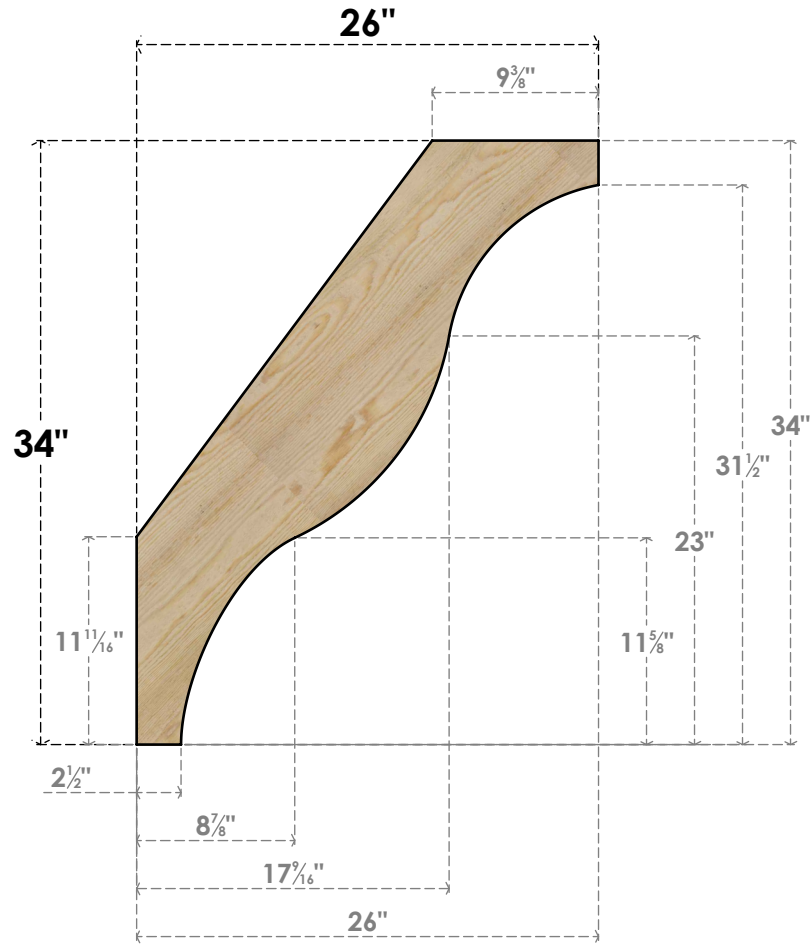

BRC06X26X34FST00RDF

6"W X 26"D X 34"H FUNSTON ROUGH SAWN BRACE, DOUGLAS FIR

SIDE

FRONT

EKENA MILLWORK
 2300 WEST MAIN ST.
 CLARKSVILLE, TX 75426
 TOLL FREE: 866-607-0453
 WWW.EKENAMILLWORK.COM

NOTES

1. INSTALLATION TO BE COMPLETED IN ACCORDANCE WITH MANUFACTURER'S SPECIFICATIONS.
2. DRAWING MAY NOT BE TO SCALE
3. THIS DRAWING IS INTENDED FOR DESIGN AND PLANNING PURPOSES ONLY.
4. ALL INFORMATION CONTAINED HEREIN WAS CURRENT AT THE TIME OF DEVELOPMENT BUT MUST BE REVIEWED AND APPROVED BY THE PRODUCT MANUFACTURER TO BE CONSIDERED ACCURATE.
5. PRODUCTS ARE NOT KILN DRIED. THIS ITEM IS UNIQUE AND WILL CONTAIN THE NATURAL VARIATIONS THAT THE WOOD SPECIES OFFERS. THIS MAY RESULT IN VARIATIONS UP TO 1/4"