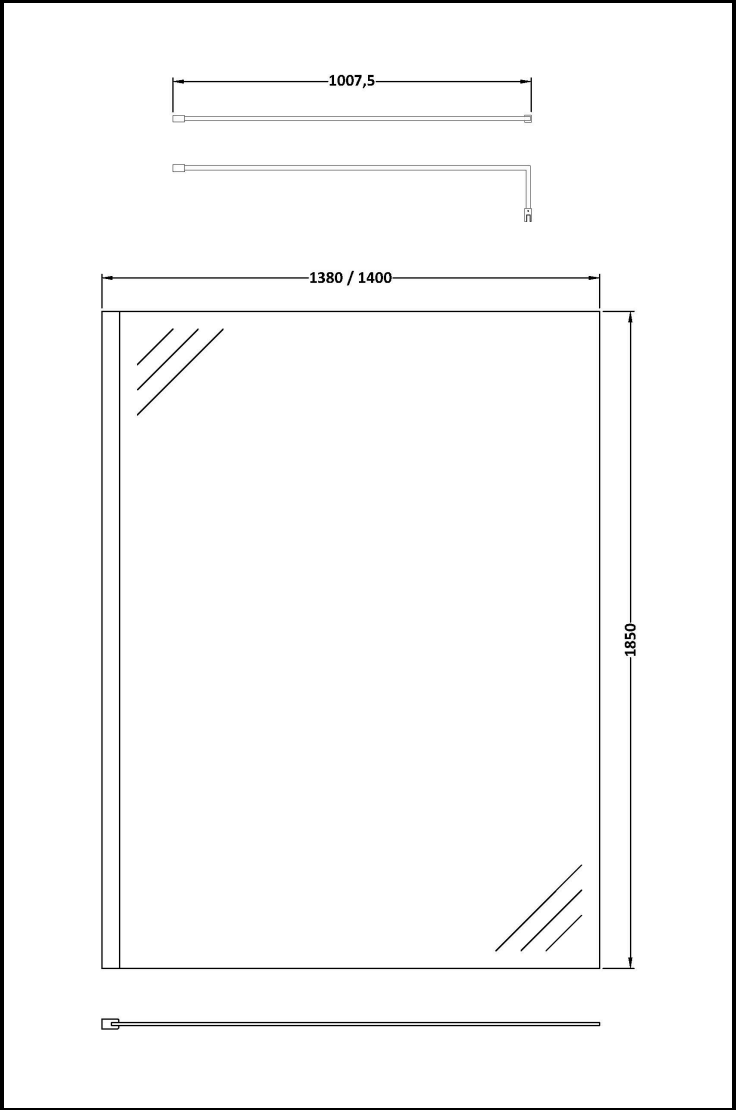

CUSTOMER DATA SHEET - ENCLOSURES

DESCRIPTION: Wetroom Screen 1400 X 1850 X 8mm

PRODUCT DIMENSIONS			
Height (mm)	Width (mm)	Depth (mm)	Nett Wgt Kg
1850	1400	14	59.5

PACKAGING DIMENSIONS			
Height (mm)	Width (mm)	Length (mm)	Gross Wgt Kg
60	1450	1920	59.5

PACKAGING DATA			
Box Colour	Brown Cardboard Box - Printed		
Box Qty	1	Label Colour	Not Applicable
Label Size	100 x 50	Label Qty	0

OUTER BOX DIMENSIONS (If Applicable)				
Height (mm)	Width (mm)	Depth (mm)	Length (mm)	Gross Wgt Kg

PRODUCT DETAILS	
Country of Origin	China
Fitting Instruction	Yes
Profile Material	Aluminium
Adjustments (mm)	1380mm - 1400mm
Swing In Dim (mm)	N/A
Radius (mm)	Not Applicable
Easy Fit	No
Handle Style	Not Applicable
Enclosure Design	Frameless
Support Bar Inc'	Support Bar Included
CE Approval	Yes
Profile Finish	Polished Chrome
Entry Width (mm)	N/A
Swing Out Dim (mm)	N/A
Glass Thickness (mm)	8
Easy Clean	No
Handle Material	Not Applicable
Wheel Type	Not Applicable
Extras	None