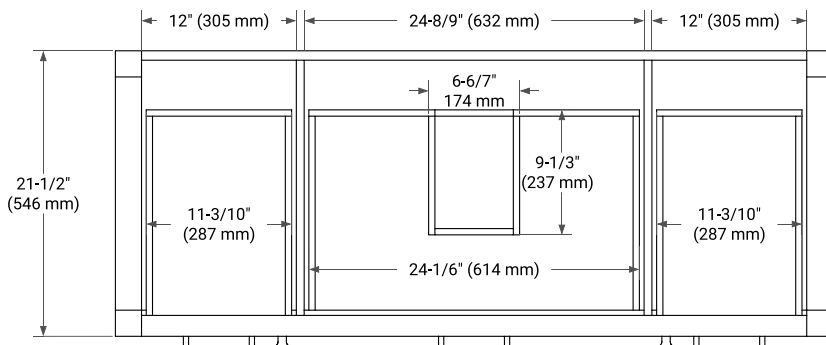

54" SINGLE SINK BASE CABINET

BASE CABINET DIMENSIONS

54" W x 21.5" D x 33.5" H

FEATURES

- Solid wood frame with engineered wood panels
- Dovetail drawers and joints
- Soft closing doors & drawers

HARDWARE FINISHES*

White Grey

FRONT VIEW

SIDE VIEW

PLAN VIEW

55" SINGLE OVAL SINK COUNTERTOP WITH 1.5 IN. THICKNESS

OVERALL DIMENSIONS

55" W x 22" D x 1.5" H

COUNTERTOP OPTIONS

COUNTERTOP PLAN VIEW

EDGE SIDE VIEW

THREE DIMENSIONAL COUNTERTOP VIEW