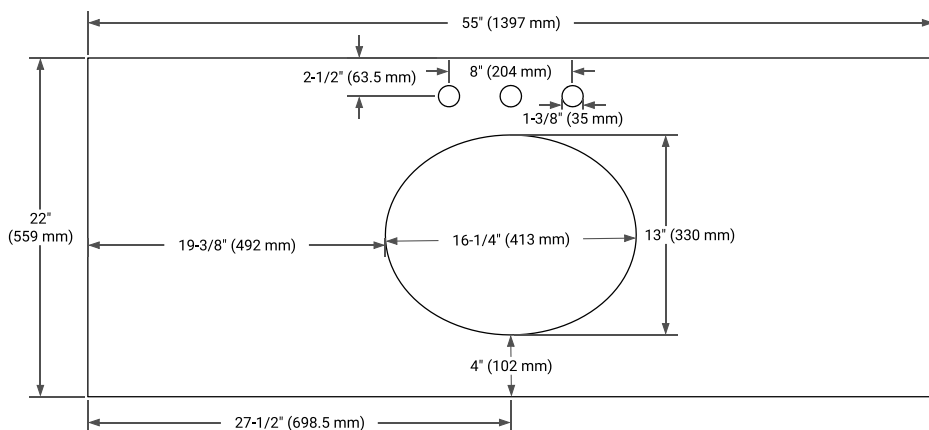

White Grey

FRONT VIEW

SIDE VIEW

PLAN VIEW

55" SINGLE OVAL SINK COUNTERTOP WITH 1.5 IN. THICKNESS

OVERALL DIMENSIONS

55" W x 22" D x 1.5" H

COUNTERTOP OPTIONS

Carrara Marble

White Quartz

FEATURES

- Solid countertop with mitered edges & seams
- Undermount white oval sink
- Pre-drilled for 8" widespread faucet

INCLUDED

- Countertop
- Matching Backsplash
- Oval Sink

COUNTERTOP PLAN VIEW

EDGE SIDE VIEW

THREE DIMENSIONAL COUNTERTOP VIEW