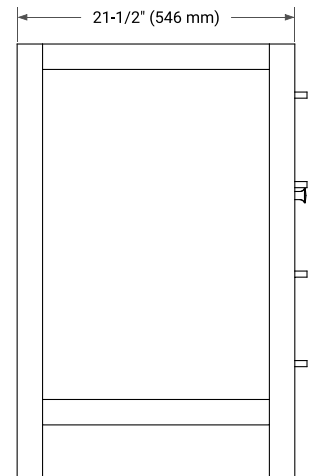

54" SINGLE SINK BASE CABINET

BASE CABINET DIMENSIONS

54" W x 21.5" D x 33.5" H

FEATURES

- Solid wood frame with engineered wood panels
- Dovetail drawers and joints
- Soft closing doors & drawers

HARDWARE FINISHES*

White Grey

FRONT VIEW

SIDE VIEW

PLAN VIEW

55" SINGLE OVAL SINK COUNTERTOP WITH 1.5 IN. THICKNESS

OVERALL DIMENSIONS

55" W x 22" D x 1.5" H

COUNTERTOP OPTIONS

COUNTERTOP PLAN VIEW

EDGE SIDE VIEW

THREE DIMENSIONAL COUNTERTOP VIEW