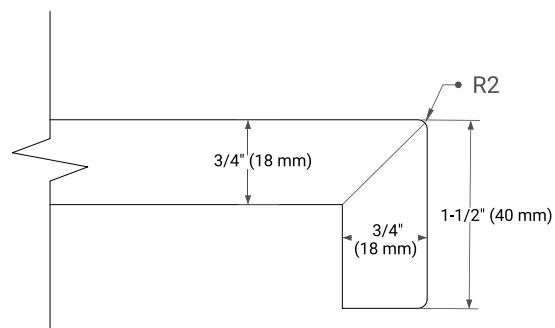

White Grey

FRONT VIEW

SIDE VIEW

PLAN VIEW

55" SINGLE OVAL SINK COUNTERTOP WITH 1.5 IN. THICKNESS

OVERALL DIMENSIONS

55" W x 22" D x 1.5" H

COUNTERTOP OPTIONS

Carrara Marble

White Quartz

FEATURES

- Solid countertop with mitered edges & seams
- Undermount white oval sink
- Pre-drilled for 8" widespread faucet

INCLUDED

- Countertop
- Matching Backsplash
- Oval Sink

COUNTERTOP PLAN VIEW

EDGE SIDE VIEW

THREE DIMENSIONAL COUNTERTOP VIEW