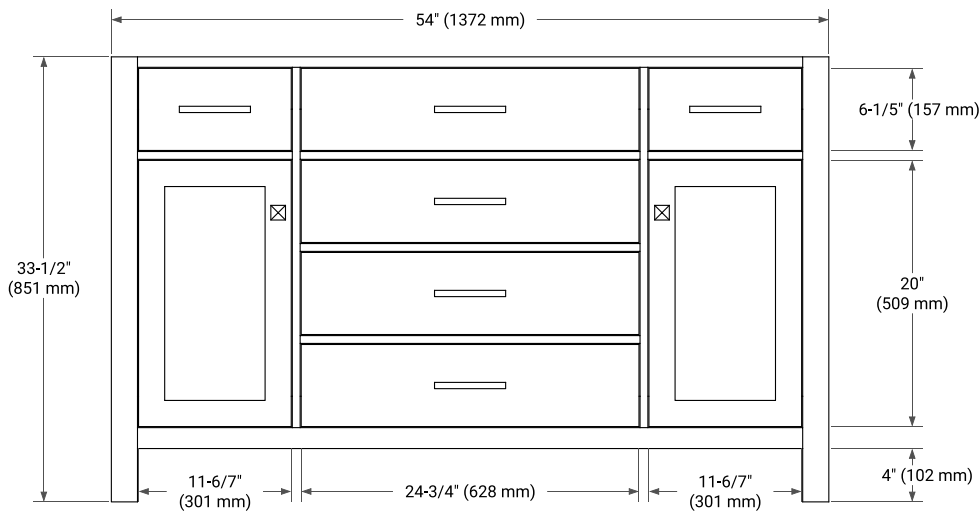

54" SINGLE SINK BASE CABINET

BASE CABINET DIMENSIONS

54" W x 21.5" D x 33.5" H

FEATURES

- Solid wood frame with engineered wood panels
- Dovetail drawers and joints
- Soft closing doors & drawers

HARDWARE FINISHES*

White Grey

FRONT VIEW

SIDE VIEW

PLAN VIEW

55" SINGLE OVAL SINK COUNTERTOP WITH 1.5 IN. THICKNESS

OVERALL DIMENSIONS

55" W x 22" D x 1.5" H

COUNTERTOP OPTIONS

COUNTERTOP PLAN VIEW

EDGE SIDE VIEW

THREE DIMENSIONAL COUNTERTOP VIEW