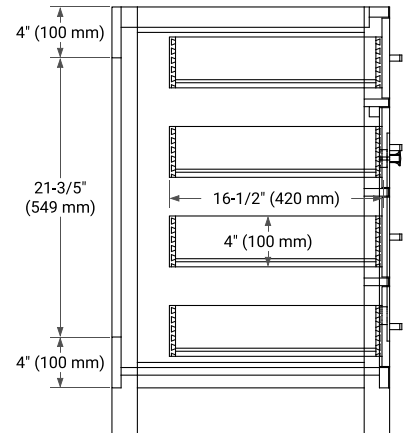

54" SINGLE SINK BASE CABINET

BASE CABINET DIMENSIONS

54" W x 21.5" D x 33.5" H

FEATURES

- Solid wood frame with engineered wood panels
- Dovetail drawers and joints
- Soft closing doors & drawers

HARDWARE FINISHES*

White Grey

FRONT VIEW

SIDE VIEW

PLAN VIEW

55" SINGLE OVAL SINK COUNTERTOP WITH 1.5 IN. THICKNESS

OVERALL DIMENSIONS

55" W x 22" D x 1.5" H

COUNTERTOP OPTIONS

COUNTERTOP PLAN VIEW

EDGE SIDE VIEW

THREE DIMENSIONAL COUNTERTOP VIEW