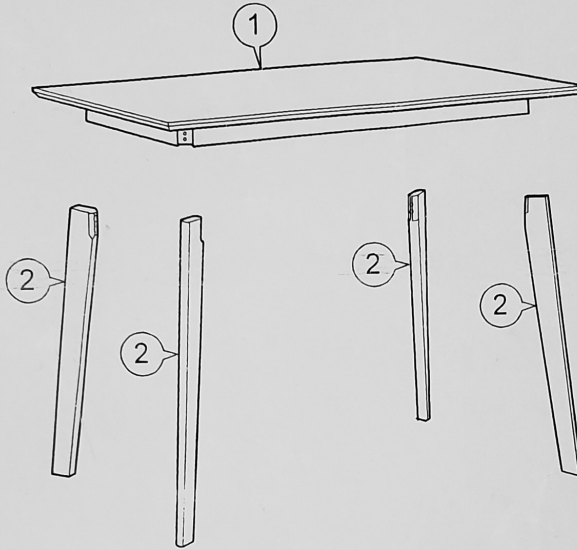

ASSEMBLY
INSTRUCTIONS

Item : Yumiko Dining Table

Not Provided

Part List

Hardware List

A	M6 x 60mm = 8	B	1/4" = 8	C	1/4" = 8	D	= 1
---	---------------	---	----------	---	----------	---	-----