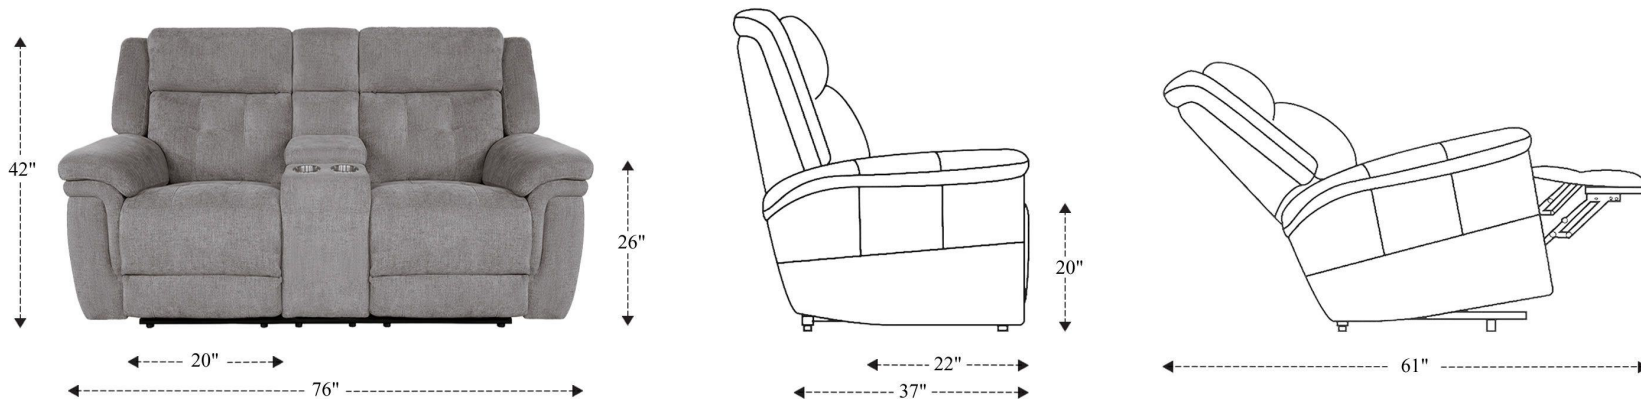

# Power Reclining Console Loveseat

Overall Dimensions	76" x 37" x 42"
Overall Width	76"
Overall Depth	37"
Overall Height	42"
Overall Weight	227 lbs.
Fully Reclined	61"
Distance from Wall	4.5"
Back of Seat to end of Chaise	40"
Leg Height (Distance from Foot Rest to Floor in Full Recline)	23"
Head Height (Distance from Headrest to Floor in Full Recline)	34.5"

Seat Width	20"
Seat Depth	22"
Seat Height	20"
Arm Width	12"
Arm Depth	25"
Arm Height	26"
Back Width	34"
Back Height	23"
Headrest Extended from Back	6"