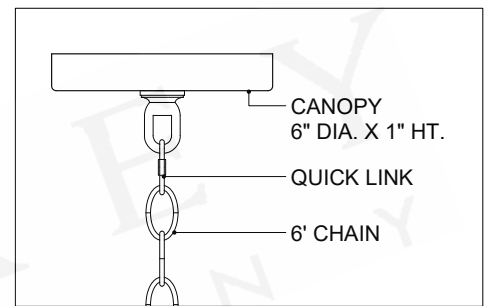

ITEM: 9000-1338

Overall Dimensions

Height: 21"

Diameter: 48.5"

TOP VIEW

CANOPY DETAIL

FRONT VIEW