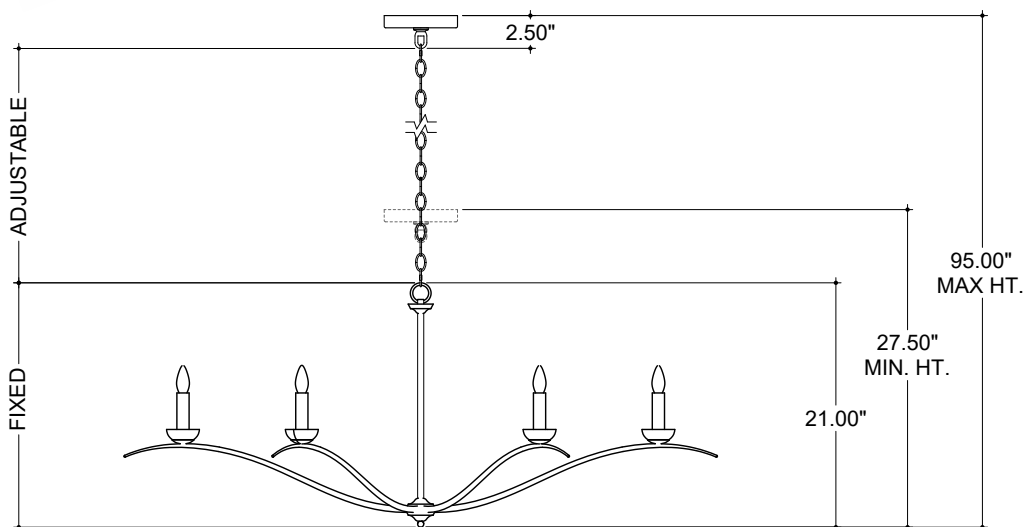

ITEM: 9000-1338

Overall Dimensions

Height: 21"

Diameter: 48.5"

TOP VIEW

CANOPY DETAIL

FRONT VIEW