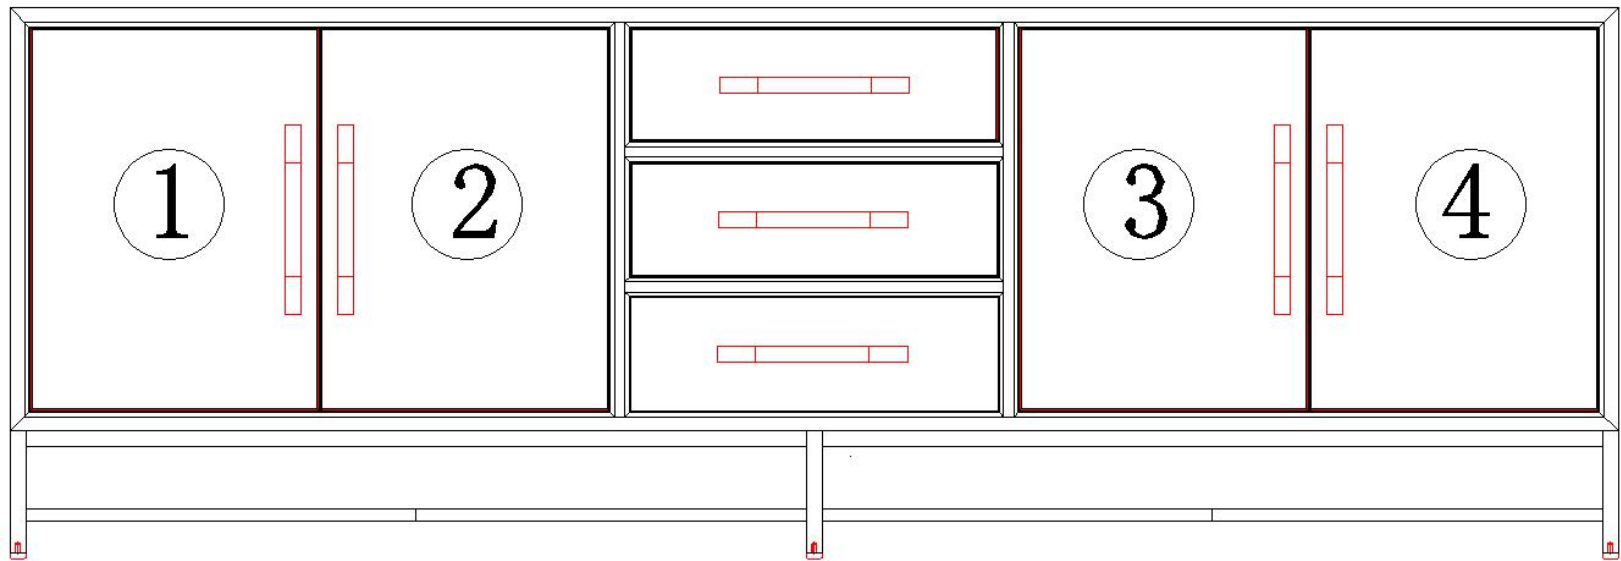

ASSEMBLY INSTRUCTIONS.

SIDEBOARD LARGE

THANK YOU FOR YOUR PURCHASE!

PARTS AND HARDWARE.

NO.	DESCRIPTION	IMAGE	Q'TY
①	BODY		1
②	HANDLE		7
③	SCREW		14
④	ADJUSTABLE FEET		6

NOTES.

Thank you for purchasing this quality product! Be sure to check all packing material carefully for small part that may have come loose inside the carton during shipping.

Caution: The item is heavy, assembly should be performed by two people.

STEP 1.