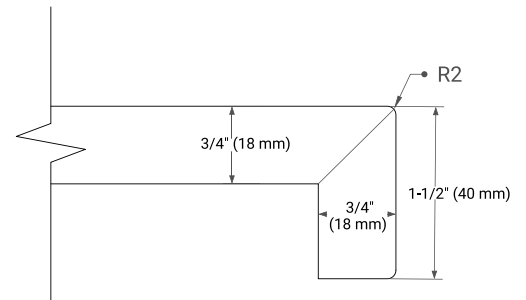

OVERALL DIMENSIONS

48.25" W x 22" D x 1.5" H

COUNTERTOP OPTIONS

Carrara White Quartz

FEATURES

- Solid countertop with mitered edges & seams
- Undermount white rectangular sink
- Pre-drilled for 8" widespread faucet

INCLUDED

- Countertop
- Matching Backsplash
- Rectangle Sink

COUNTERTOP PLAN VIEW

EDGE SIDE VIEW

THREE DIMENSIONAL COUNTERTOP VIEW