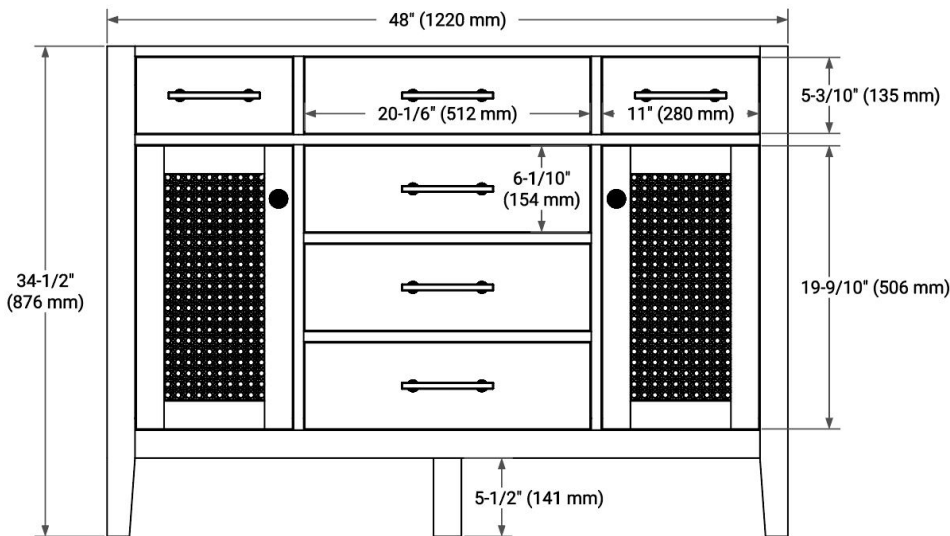

48" SINGLE SINK BASE CABINET

BASE CABINET DIMENSIONS

48" W x 21.5" D x 34.5" H

FEATURES

- Solid Oak wood and Plywood veneers
- Soft-close system
- Dovetail construction
- 45 degrees fall-out drawer
- Natural rattan-decorated doors

AVAILABLE COLORS

Oak

HARDWARE FINISHES

Matte Black

FRONT VIEW

SIDE VIEW

PLAN VIEW

48" SINGLE RECTANGLE SINK COUNTERTOP WITH 1.5 IN. THICKNESS

OVERALL DIMENSIONS

48.25" W x 22" D x 1.5" H

COUNTERTOP OPTIONS

Carrara White Quartz

FEATURES

- Solid countertop with mitered edges & seams
- Undermount white rectangular sink
- Pre-drilled for 8" widespread faucet

INCLUDED

- Countertop
- Matching Backsplash
- Rectangle Sink

COUNTERTOP PLAN VIEW

EDGE SIDE VIEW

THREE DIMENSIONAL COUNTERTOP VIEW