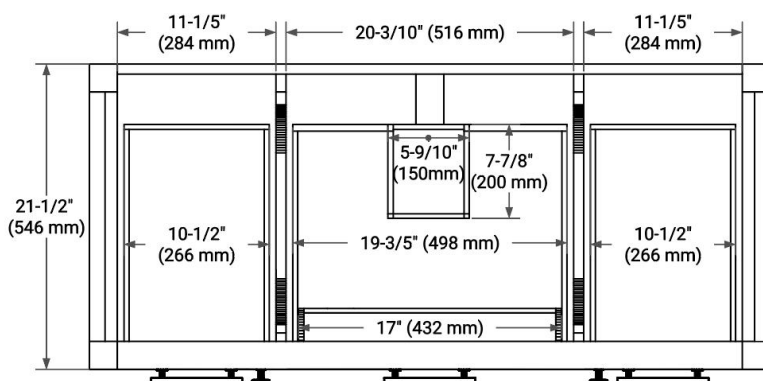

48" SINGLE SINK BASE CABINET

BASE CABINET DIMENSIONS

48" W x 21.5" D x 34.5" H

FEATURES

- Solid Oak wood and Plywood veneers
- Soft-close system
- Dovetail construction
- 45 degrees fall-out drawer
- Natural rattan-decorated doors

AVAILABLE COLORS

Oak

HARDWARE FINISHES

Matte Black

FRONT VIEW

SIDE VIEW

PLAN VIEW

48" SINGLE RECTANGLE SINK COUNTERTOP WITH 1.5 IN. THICKNESS

OVERALL DIMENSIONS

48.25" W x 22" D x 1.5" H

COUNTERTOP OPTIONS

Carrara White Quartz

FEATURES

- Solid countertop with mitered edges & seams
- Undermount white rectangular sink
- Pre-drilled for 8" widespread faucet

INCLUDED

- Countertop
- Matching Backsplash
- Rectangle Sink

COUNTERTOP PLAN VIEW

EDGE SIDE VIEW

THREE DIMENSIONAL COUNTERTOP VIEW