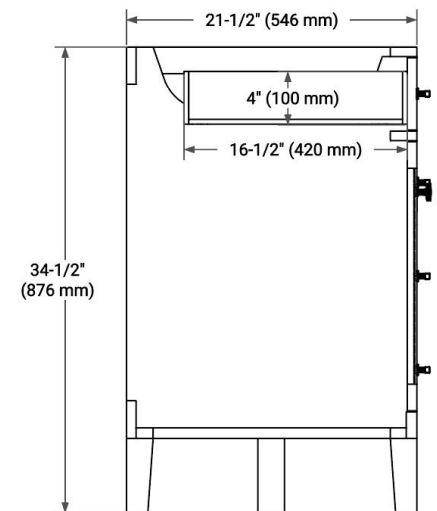

48" SINGLE SINK BASE CABINET

BASE CABINET DIMENSIONS

48" W x 21.5" D x 34.5" H

FEATURES

- Solid Oak wood and Plywood veneers
- Soft-close system
- Dovetail construction
- 45 degrees fall-out drawer
- Natural rattan-decorated doors

AVAILABLE COLORS

Oak

HARDWARE FINISHES

Matte Black

FRONT VIEW

SIDE VIEW

PLAN VIEW

48" SINGLE RECTANGLE SINK COUNTERTOP WITH 1.5 IN. THICKNESS

OVERALL DIMENSIONS

48.25" W x 22" D x 1.5" H

COUNTERTOP OPTIONS

Carrara White Quartz

FEATURES

- Solid countertop with mitered edges & seams
- Undermount white rectangular sink
- Pre-drilled for 8" widespread faucet

INCLUDED

- Countertop
- Matching Backsplash
- Rectangle Sink

COUNTERTOP PLAN VIEW

EDGE SIDE VIEW

THREE DIMENSIONAL COUNTERTOP VIEW