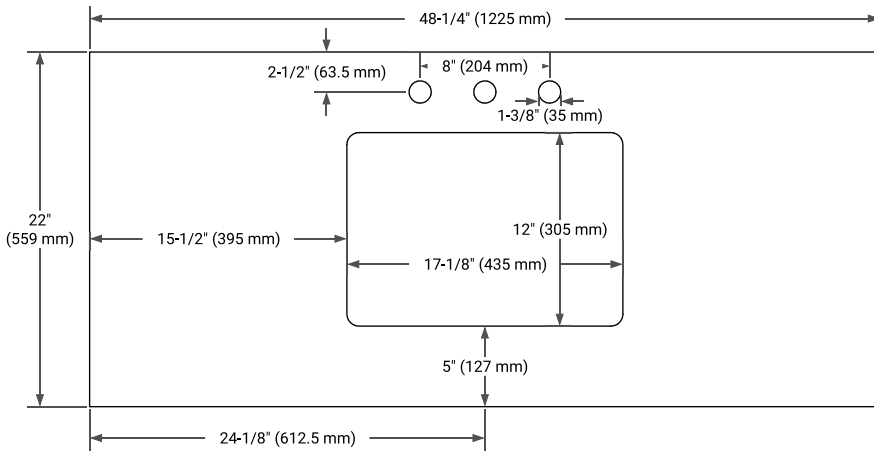

48" SINGLE SINK BASE CABINET

BASE CABINET DIMENSIONS

48" W x 21.5" D x 34.5" H

FEATURES

- Solid Oak wood and Plywood veneers
- Soft-close system
- Dovetail construction
- 45 degrees fall-out drawer
- Natural rattan-decorated doors

OVERALL DIMENSIONS

48.25" W x 22" D x 1.5" H

COUNTERTOP OPTIONS

Carrara White Quartz

FEATURES

- Solid countertop with mitered edges & seams
- Undermount white rectangular sink
- Pre-drilled for 8" widespread faucet

INCLUDED

- Countertop
- Matching Backsplash
- Rectangle Sink

COUNTERTOP PLAN VIEW

EDGE SIDE VIEW

THREE DIMENSIONAL COUNTERTOP VIEW