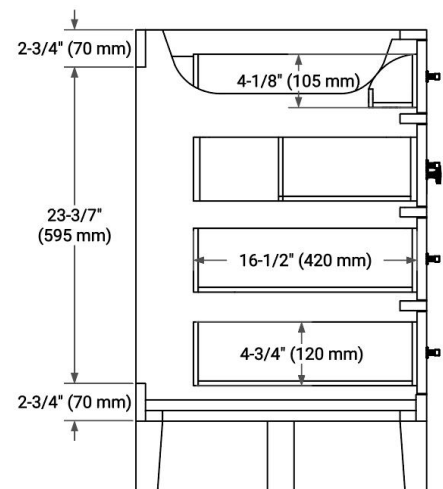

48" SINGLE SINK BASE CABINET

BASE CABINET DIMENSIONS

48" W x 21.5" D x 34.5" H

FEATURES

- Solid Oak wood and Plywood veneers
- Soft-close system
- Dovetail construction
- 45 degrees fall-out drawer
- Natural rattan-decorated doors

AVAILABLE COLORS

Oak

HARDWARE FINISHES

Matte Black

FRONT VIEW

SIDE VIEW

PLAN VIEW

48" SINGLE RECTANGLE SINK COUNTERTOP WITH 1.5 IN. THICKNESS

OVERALL DIMENSIONS

48.25" W x 22" D x 1.5" H

COUNTERTOP OPTIONS

Carrara White Quartz

FEATURES

- Solid countertop with mitered edges & seams
- Undermount white rectangular sink
- Pre-drilled for 8" widespread faucet

INCLUDED

- Countertop
- Matching Backsplash
- Rectangle Sink

COUNTERTOP PLAN VIEW

EDGE SIDE VIEW

THREE DIMENSIONAL COUNTERTOP VIEW