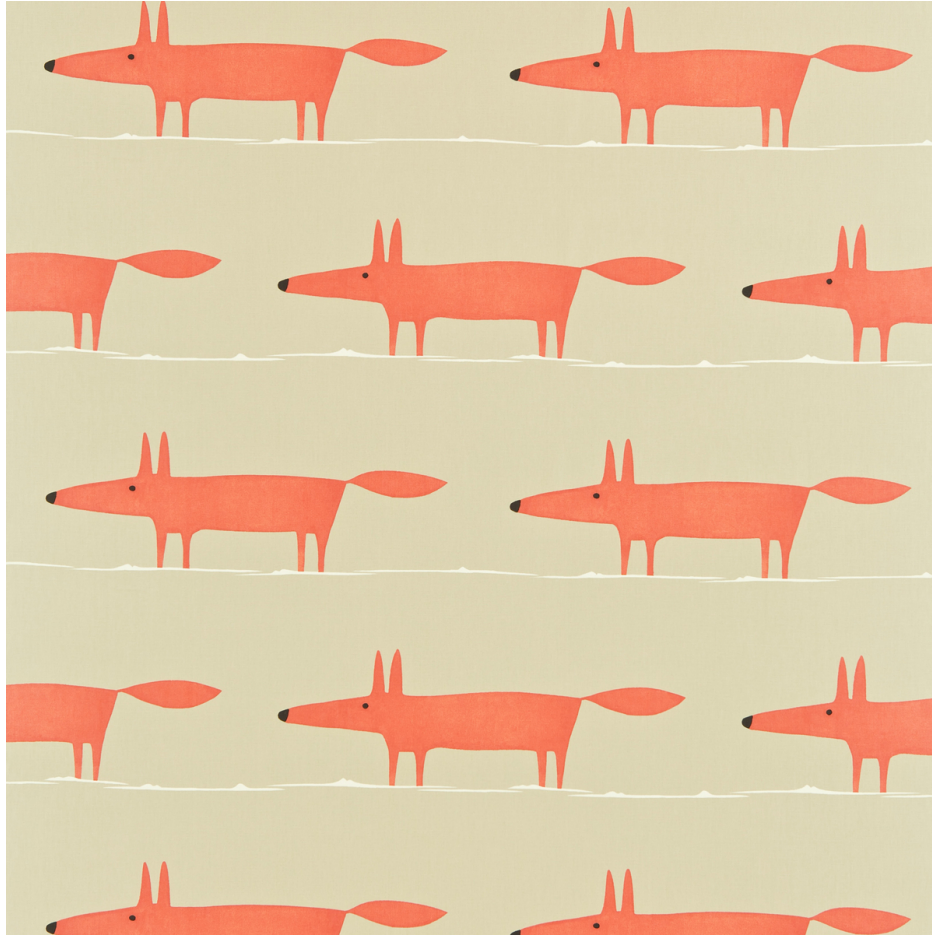

**Mr Fox - 120071**

SKU: NMEL120071.SCN.0

kravet

SKU: **NMEL120071.SCN.0**

Vertical Repeat: **25.25 in (64.14 cm)**

Type: **Print**

End Use: **Multipurpose**

Performance ACT Symbols: 

Width: **54 in (137.16 cm)**

Brand: **Scion**

Railroaded: **No**

Composition: **Cotton - 100%**