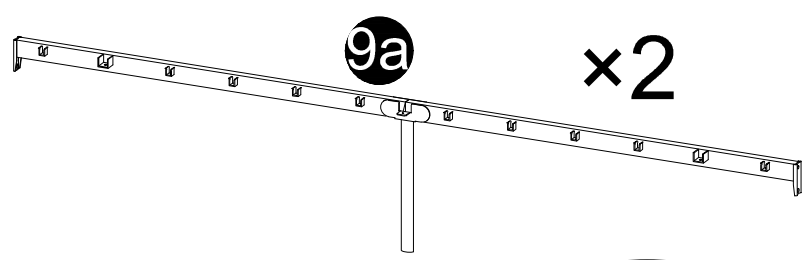

Trouble shooting:

We control manufacturing and distribution ourselves, ensure the quality

Item Description: Bed Frame

Model NO: YJX-No.2

Easy assembly by following step 1、 step 2、 step 3...

Components

<p>1</p>		<p>1PC</p>
<p>2</p>		<p>1PC</p>
<p>3</p>		<p>1PC</p>
<p>4</p>		<p>1PC</p>
<p>7</p>	<p>With Screw Holes</p> 	<p>3PCS</p>
<p>8</p>	<p>Without Screw Holes</p> 	<p>10PCS</p>
<p>9a</p>		<p>2PCS</p>

Screws & Tools

A		M8×50mm	4PCS
B		4×4mm	2PCS
C		M6×30mm	6PCS
D		M6×20mm	4PCS
E		M6×12mm	6PCS
F			4PCS
G			8PCS

step 1

Note: For easy setup intention, do not tighten screws during the installation process

step 2

- A**
M8×50mm
4PCS
- D**
M6×20mm
4PCS
- F**
4PCS
- G**
8PCS
- B**
4×4mm
2PCS

step 3

C

M6×30mm
6PCS

B

4×4mm
1PC

step 4