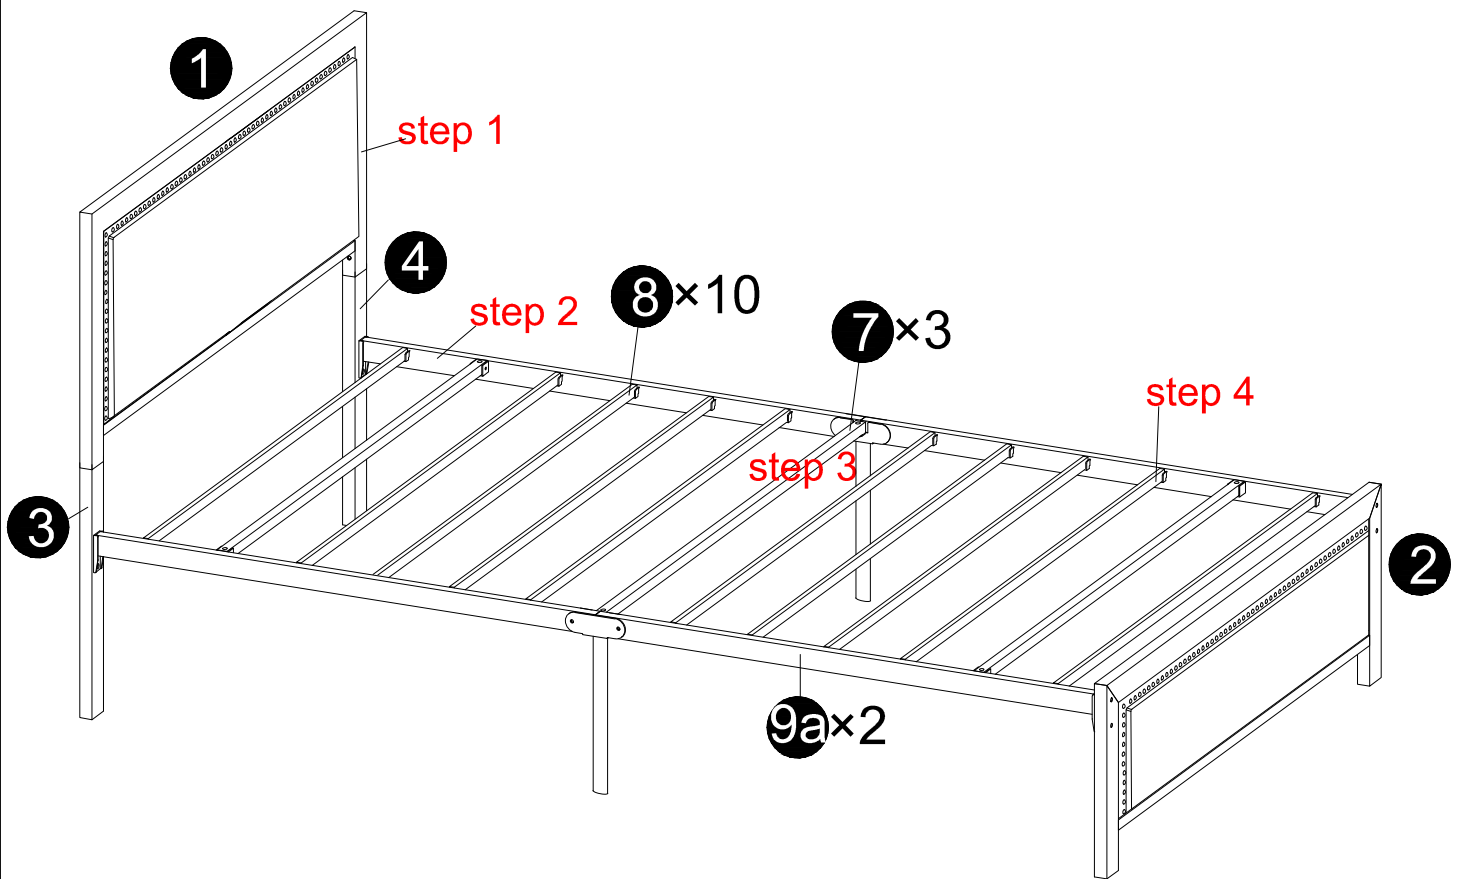

Trouble shooting:

We control manufacturing and distribution ourselves, ensure the quality

Item Description: Bed Frame

Model NO: YJX-No.2

Easy assembly by following step 1、 step 2、 step 3...

Components

<p>1</p>		<p>1PC</p>
<p>2</p>		<p>1PC</p>
<p>3</p>		<p>1PC</p>
<p>4</p>		<p>1PC</p>
<p>7</p>	<p>With Screw Holes</p> 	<p>3PCS</p>
<p>8</p>	<p>Without Screw Holes</p> 	<p>10PCS</p>
<p>9a</p>		<p>2PCS</p>

Screws & Tools

A		M8×50mm	4PCS
B		4×4mm	2PCS
C		M6×30mm	6PCS
D		M6×20mm	4PCS
E		M6×12mm	6PCS
F			4PCS
G			8PCS

step 1

Note: For easy setup intention, do not tighten screws during the installation process

step 2

- A**
M8×50mm
4PCS
- D**
M6×20mm
4PCS
- F**
4PCS
- G**
8PCS
- B**
4×4mm
2PCS

step 3

C

M6×30mm
6PCS

B

4×4mm
1PC

step 4