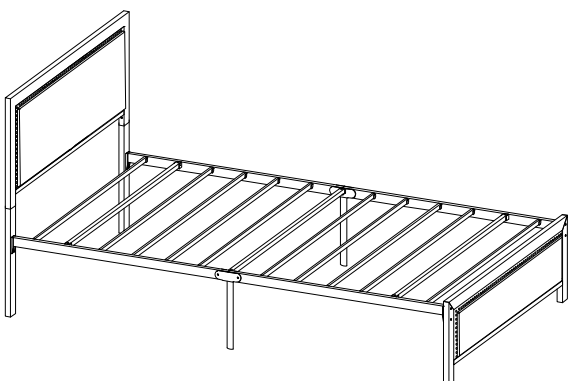

SKU: KHD - T35

Lot No.: YJX-No.2

Tips!

Check all the components & screws before assembly. **Do not install in case part is missing, contact us to get.** Send email with your question to support@vecelo.com. We will resend within 24 hours.

Trouble shooting:

We control manufacturing and distribution ourselves, ensure the quality

Item Description: Bed Frame

Model NO: YJX-No.2

Easy assembly by following step 1、 step 2、 step 3...

Components

<p>1</p>		<p>1PC</p>
<p>2</p>		<p>1PC</p>
<p>3</p>		<p>1PC</p>
<p>4</p>		<p>1PC</p>
<p>7</p>	<p>With Screw Holes</p> 	<p>3PCS</p>
<p>8</p>	<p>Without Screw Holes</p> 	<p>10PCS</p>
<p>9a</p>		<p>2PCS</p>