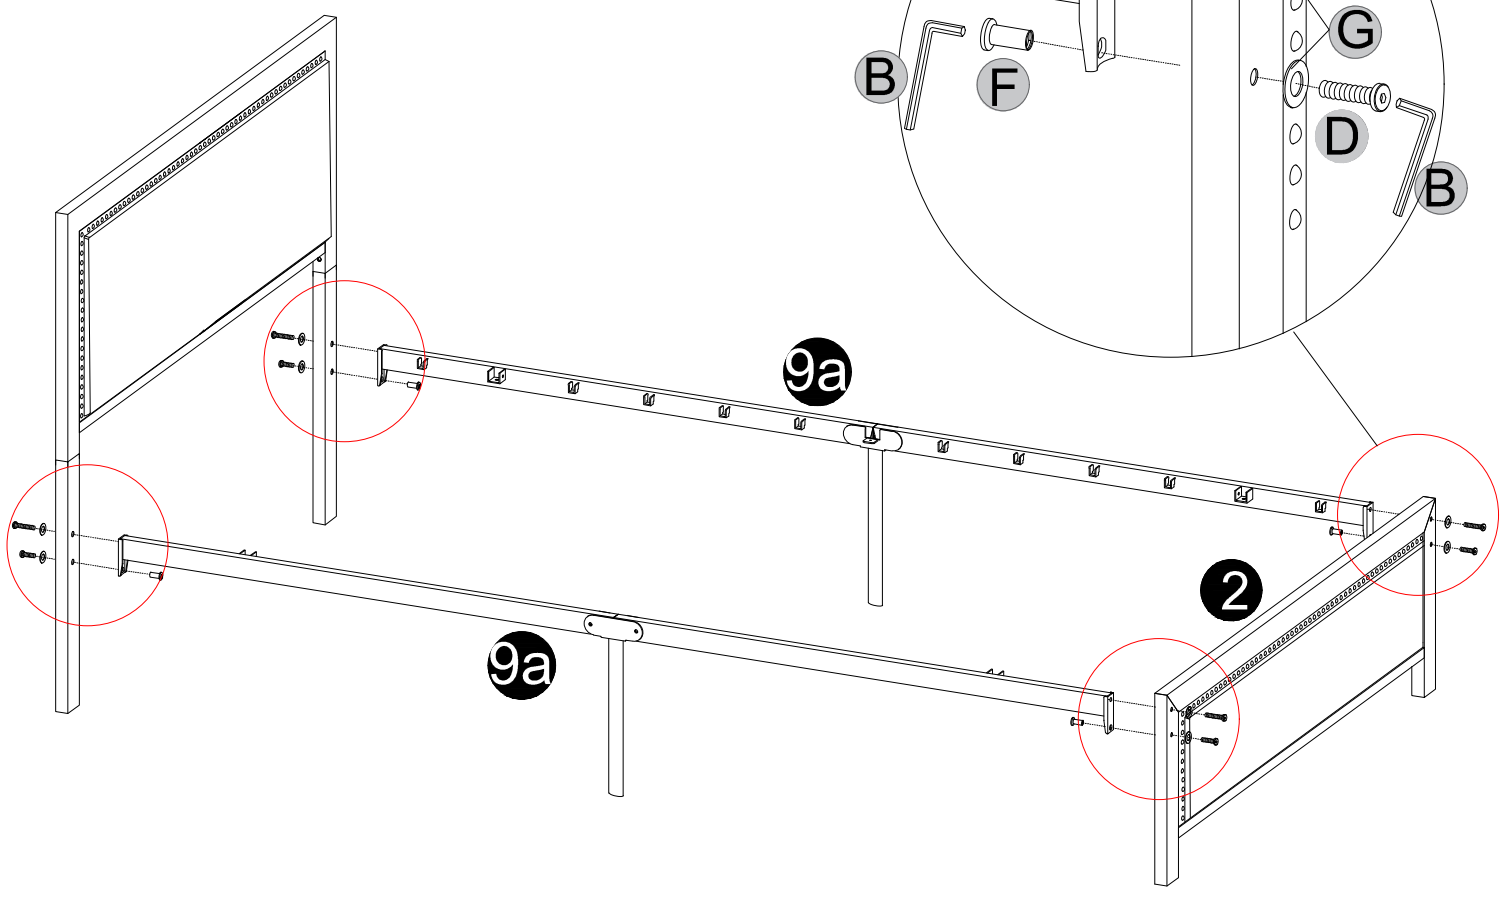

Trouble shooting:

We control manufacturing and distribution ourselves, ensure the quality

Item Description: Bed Frame

Model NO: YJX-No.2

Easy assembly by following step 1、 step 2、 step 3...

Components

<p>1</p>		<p>1PC</p>
<p>2</p>		<p>1PC</p>
<p>3</p>		<p>1PC</p>
<p>4</p>		<p>1PC</p>
<p>7</p>	<p>With Screw Holes</p> 	<p>3PCS</p>
<p>8</p>	<p>Without Screw Holes</p> 	<p>10PCS</p>
<p>9a</p>		<p>2PCS</p>

Screws & Tools

A		M8×50mm	4PCS
B		4×4mm	2PCS
C		M6×30mm	6PCS
D		M6×20mm	4PCS
E		M6×12mm	6PCS
F			4PCS
G			8PCS

step 1

Note: For easy setup intention, do not tighten screws during the installation process

step 2

- A**
M8×50mm
4PCS
- D**
M6×20mm
4PCS
- F**
4PCS
- G**
8PCS
- B**
4×4mm
2PCS

step 3

C

M6×30mm
6PCS

B

4×4mm
1PC

step 4