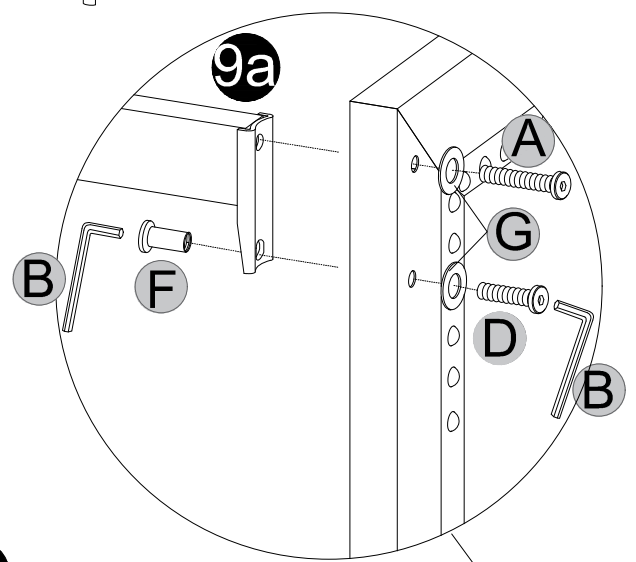

Trouble shooting:

We control manufacturing and distribution ourselves, ensure the quality

Item Description: Bed Frame

Model NO: YJX-No.2

Easy assembly by following step 1、 step 2、 step 3...

Components

<p>1</p>		<p>1PC</p>
<p>2</p>		<p>1PC</p>
<p>3</p>		<p>1PC</p>
<p>4</p>		<p>1PC</p>
<p>7</p>	<p>With Screw Holes</p> 	<p>3PCS</p>
<p>8</p>	<p>Without Screw Holes</p> 	<p>10PCS</p>
<p>9a</p>		<p>2PCS</p>

Screws & Tools

A		M8×50mm	4PCS
B		4×4mm	2PCS
C		M6×30mm	6PCS
D		M6×20mm	4PCS
E		M6×12mm	6PCS
F			4PCS
G			8PCS

step 1

Note: For easy setup intention, do not tighten screws during the installation process

step 2

- A**
M8×50mm
4PCS
- D**
M6×20mm
4PCS
- F**
4PCS
- G**
8PCS
- B**
4×4mm
2PCS

step 3

C

M6×30mm
6PCS

B

4×4mm
1PC

step 4