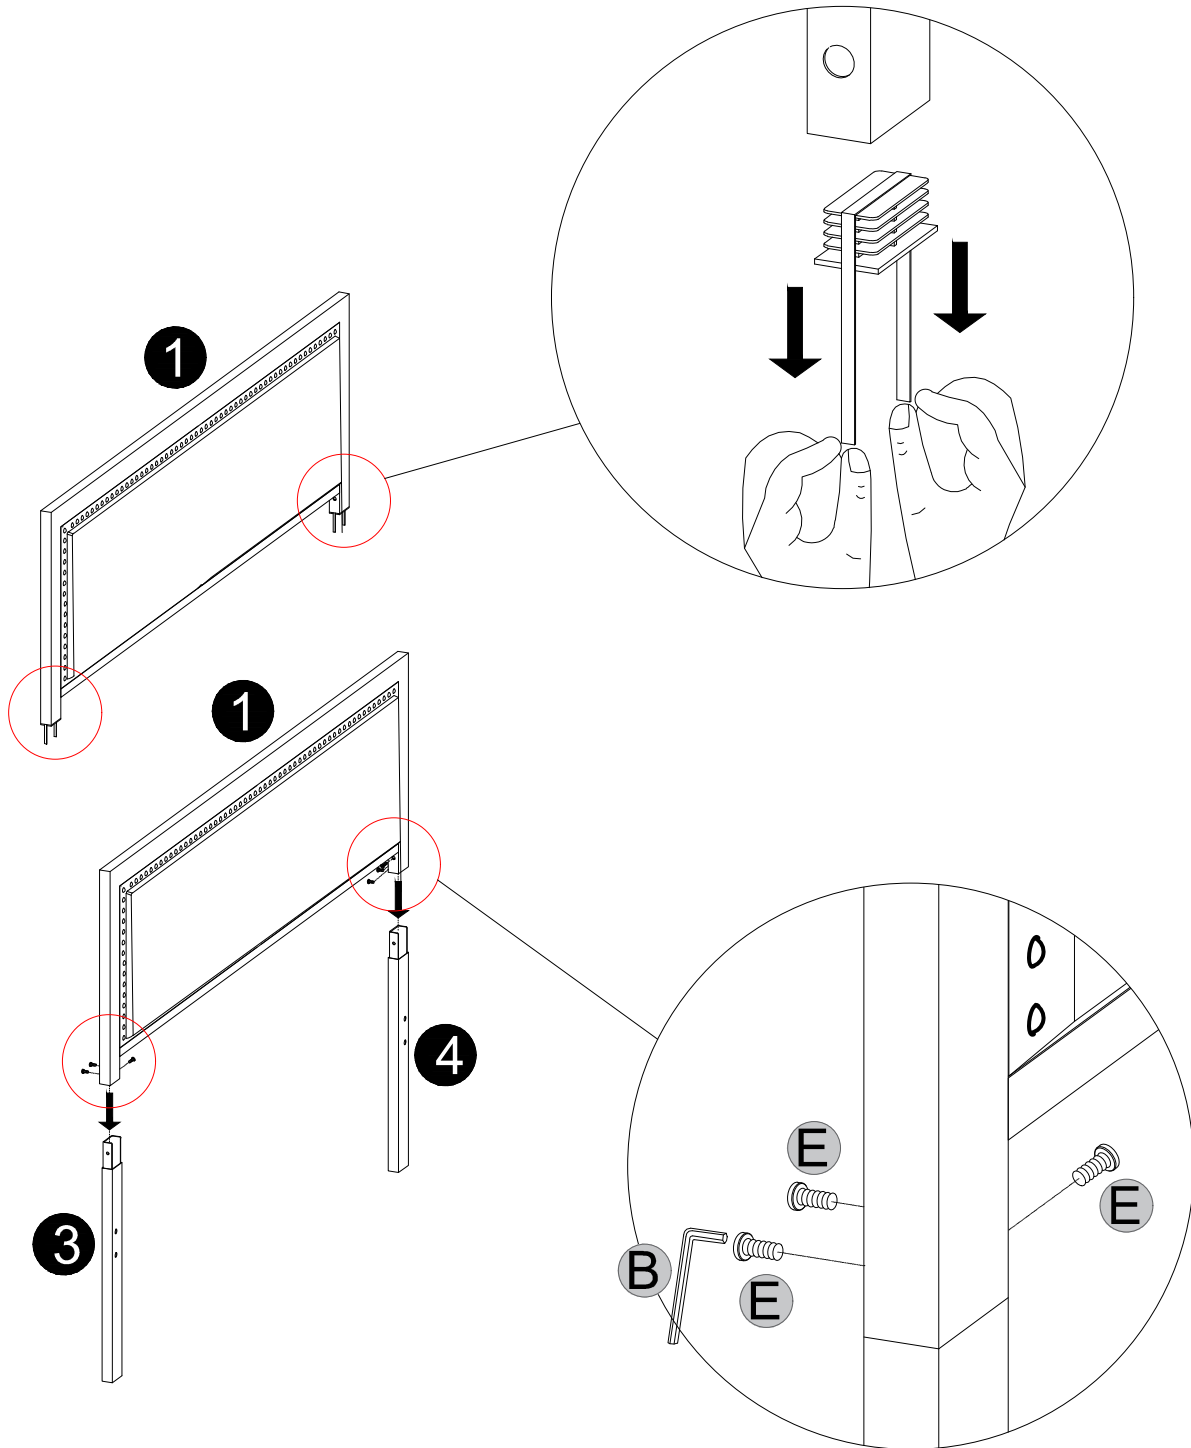

Trouble shooting:

We control manufacturing and distribution ourselves, ensure the quality

Item Description: Bed Frame

Model NO: YJX-No.2

Easy assembly by following step 1、 step 2、 step 3...

Components

<p>1</p>		<p>1PC</p>
<p>2</p>		<p>1PC</p>
<p>3</p>		<p>1PC</p>
<p>4</p>		<p>1PC</p>
<p>7</p>	<p>With Screw Holes</p> 	<p>3PCS</p>
<p>8</p>	<p>Without Screw Holes</p> 	<p>10PCS</p>
<p>9a</p>		<p>2PCS</p>

Screws & Tools

A		M8×50mm	4PCS
B		4×4mm	2PCS
C		M6×30mm	6PCS
D		M6×20mm	4PCS
E		M6×12mm	6PCS
F			4PCS
G			8PCS

step 1

Note: For easy setup intention, do not tighten screws during the installation process

step 2

- A**
M8×50mm
4PCS
- D**
M6×20mm
4PCS
- F**
4PCS
- G**
8PCS
- B**
4×4mm
2PCS

step 3

C

M6×30mm
6PCS

B

4×4mm
1PC

step 4