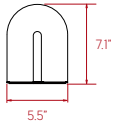

SIZE

REFERENCES

IGLU MP UL
IGLU MP DIM UL

COMPONENTS

Wood Veneer Shade

Black Metal Base

Matte Satin Acrylic Diffuser

Black Electrical Cable with On/Off Switch: 57"

Black Electrical Cable with Dimming Switch: 57" [*DIM ref.]

LIGHT SOURCE

120V

Recommended Bulb - Not Included
E12 Lamp Holder
T6 LED Filament DIM 4.5 W, 400 lm. Full opal glass

PACKAGING

Box Size: 7.3 x 7.3 x 13.6"

Box Volume: 0.42 ft³

Weight: Gross - 1.54 Lb | Net - 2.43 Lb

SELECT FROM FOLLOWING

WOOD VENEER FINISHES

- | | |
|---|---|
|  20 - Ivory White |  22 - Natural Beech |
|  21 - Natural Cherry |  23 - Natural White |
|  24 - Yellow |  29 - Grey |
|  25 - Orange |  33 - Pale Rose |
|  26 - Red |  34 - Sea Blue |
|  28 - Blue | |