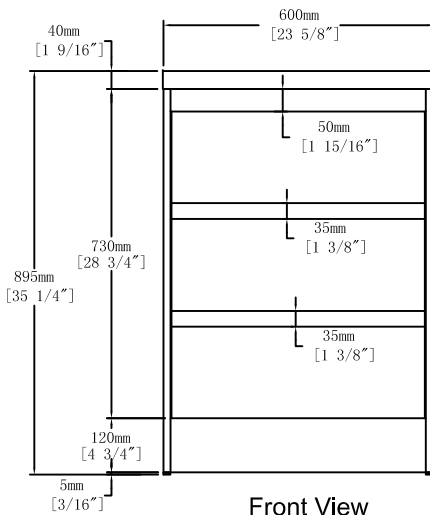

Top View

Front View

Side View

Item NO.

BV B120 J24 GWH

Version

V1

Project