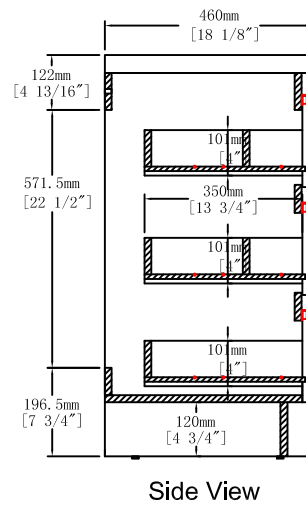

Top View

Front View

Side View

Item NO.

BV B120 J24 GWH

Version

V1

Project