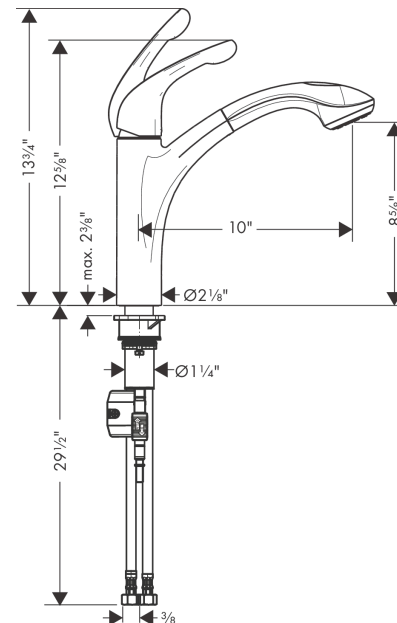

Allegro E
Kitchen Faucet, 2-Spray Pull-Out, 1.75 GPM
 Finishes : **chrome** Part no. : **04076000**

Description

Features

- Swivel range 150°
- Aerated spray, needle spray
- Toggle spray diverter
- deck mounted
- Flow: 1.75 GPM (6.6 L/Min)
- Ceramic cartridge
- 3/8" connections
- Integrated double backflow prevention

Item details

List Price \$ 670.00

Technology

Compliance

Product image

Scale drawing

Allegro E
Kitchen Faucet, 2-Spray Pull-Out, 1.75 GPM
 Finishes : **chrome** Part no. : **04076000**

Exploded drawing

Year of production: >11/20

Allegro E
Kitchen Faucet, 2-Spray Pull-Out, 1.75 GPM
 Finishes : **chrome** Part no. : **04076000**

Spare parts list

Year of production: >11/20

Pos.	Description	Part no.	Price	PU
1	handle	98597001	-	1
2	screw cover	96338000	-	1
3	flange	96468000	-	1
4	nut	96461000	-	1
5	cartridge, assy	92730000	-	1
6	locking screw for handle	95140000	-	1
7	seal	95008000	-	1
8	filter	97735000	-	1
9	handspray	98598001	-	1
10	non return valve	93218000	-	1
11	set of non return valves DW 15	97350000	-	1
12	fixing set (Ø 34)	95049000	-	1
13	weight	98551000	-	1
14	hose 1,50 m	88624000	-	1
15	connection hose 600 mm	92264000	-	1
16	connection hose 35½" M8x0,75 3/8"	96316001	-	1