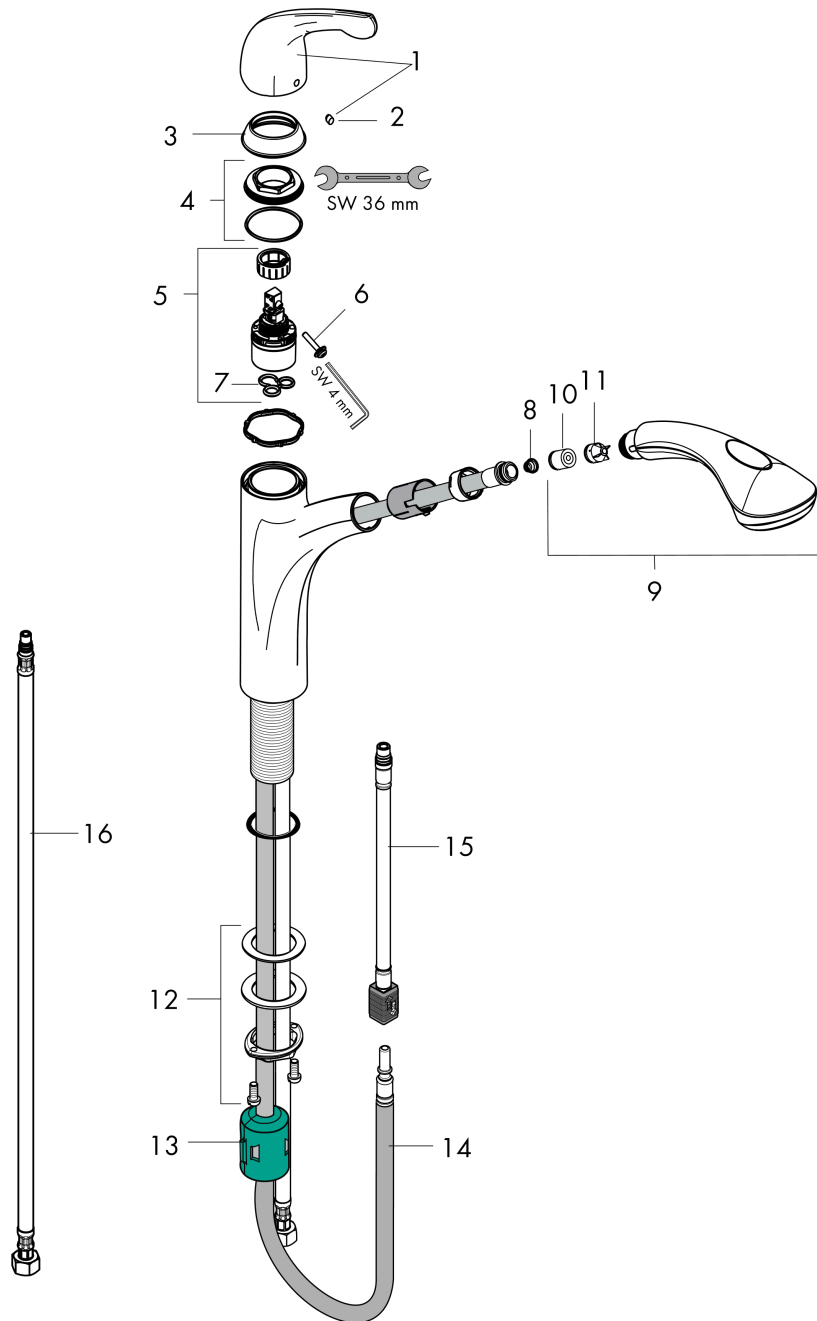

Allegro E
Kitchen Faucet, 2-Spray Pull-Out, 1.75 GPM
 Finishes : **chrome** Part no. : **04076000**

Description

Features

- Swivel range 150°
- Aerated spray, needle spray
- Toggle spray diverter
- deck mounted
- Flow: 1.75 GPM (6.6 L/Min)
- Ceramic cartridge
- 3/8" connections
- Integrated double backflow prevention

Item details

List Price \$ 670.00

Technology

Compliance

Product image

Scale drawing

Allegro E
Kitchen Faucet, 2-Spray Pull-Out, 1.75 GPM
 Finishes : **chrome** Part no. : **04076000**

Exploded drawing

Year of production: >11/20

Allegro E
Kitchen Faucet, 2-Spray Pull-Out, 1.75 GPM
 Finishes : **chrome** Part no. : **04076000**

Spare parts list

Year of production: >11/20

Pos.	Description	Part no.	Price	PU
1	handle	98597001	-	1
2	screw cover	96338000	-	1
3	flange	96468000	-	1
4	nut	96461000	-	1
5	cartridge, assy	92730000	-	1
6	locking screw for handle	95140000	-	1
7	seal	95008000	-	1
8	filter	97735000	-	1
9	handspray	98598001	-	1
10	non return valve	93218000	-	1
11	set of non return valves DW 15	97350000	-	1
12	fixing set (Ø 34)	95049000	-	1
13	weight	98551000	-	1
14	hose 1,50 m	88624000	-	1
15	connection hose 600 mm	92264000	-	1
16	connection hose 35½" M8x0,75 3/8"	96316001	-	1