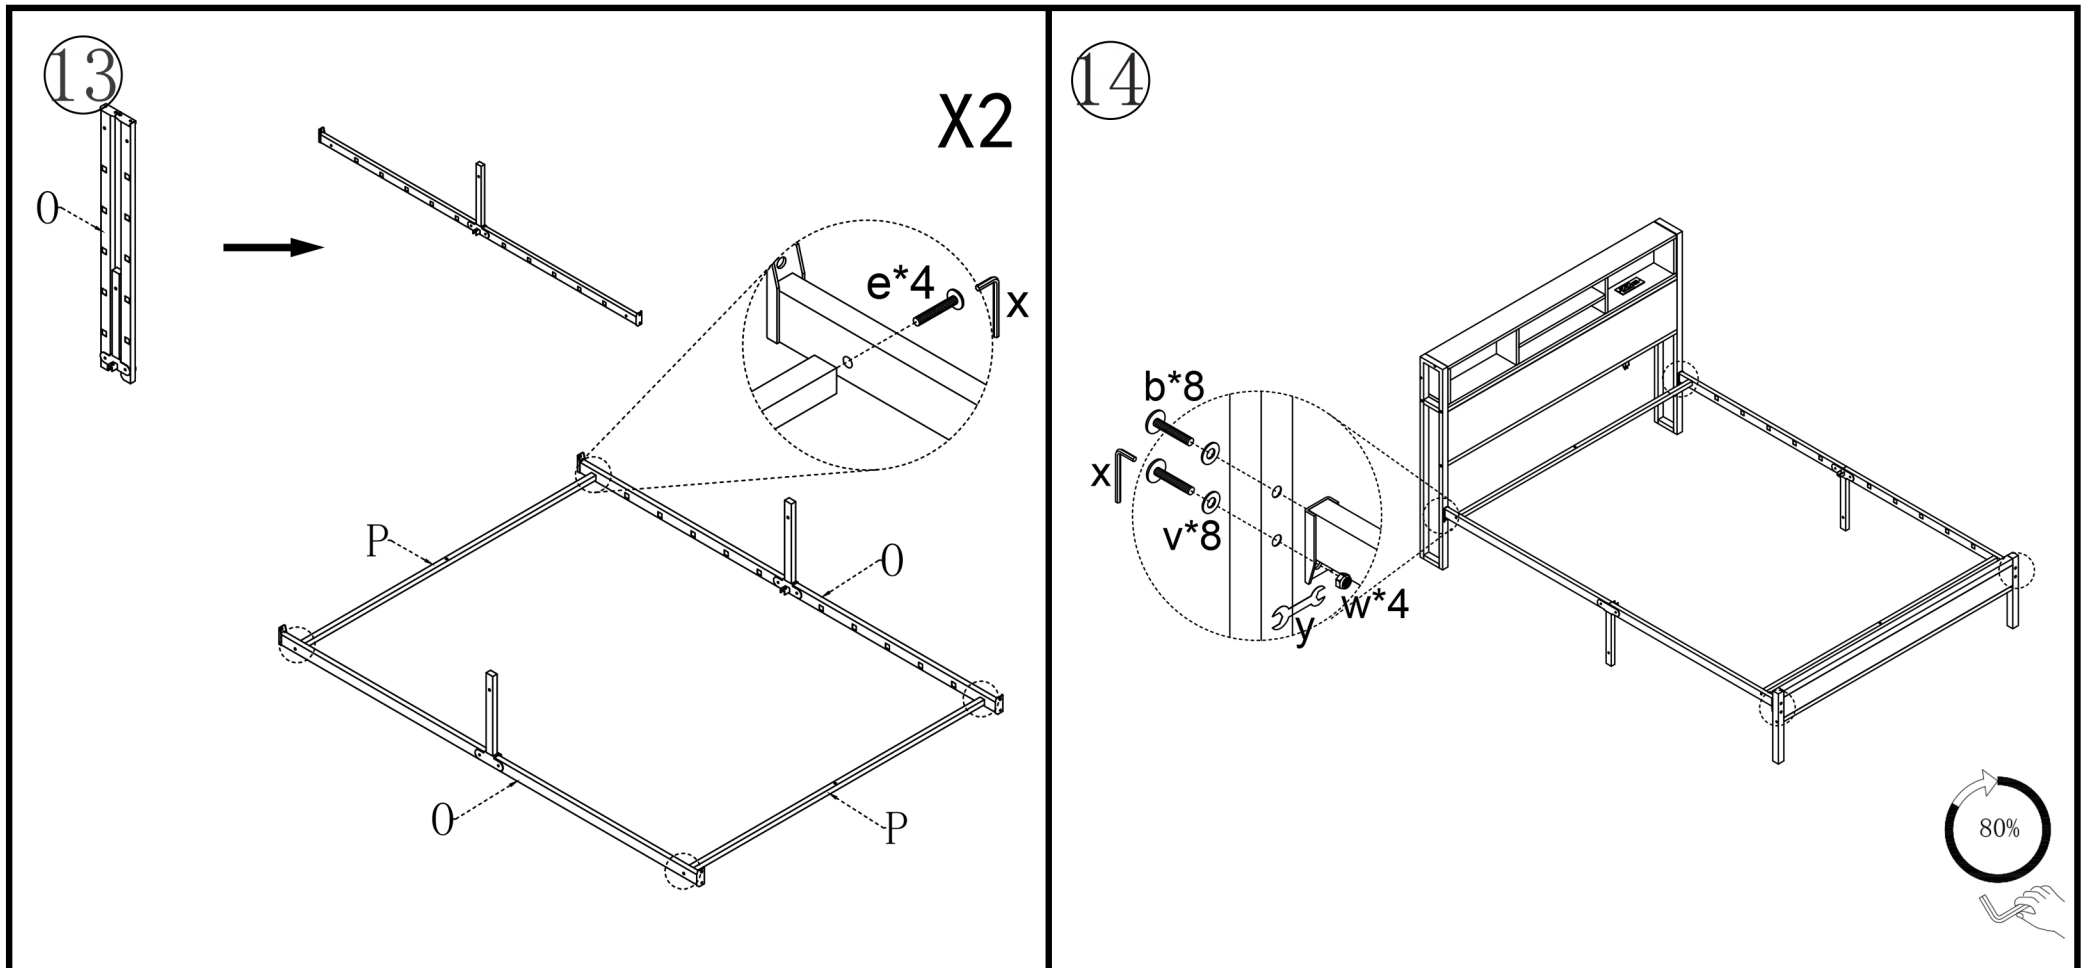

8

NOTE: PLEASE DO NOT TIGHTEN THE BOLTS UNTIL ALL FIXED

If you have any questions, pls contact us via "Contact Seller" in your order profile.