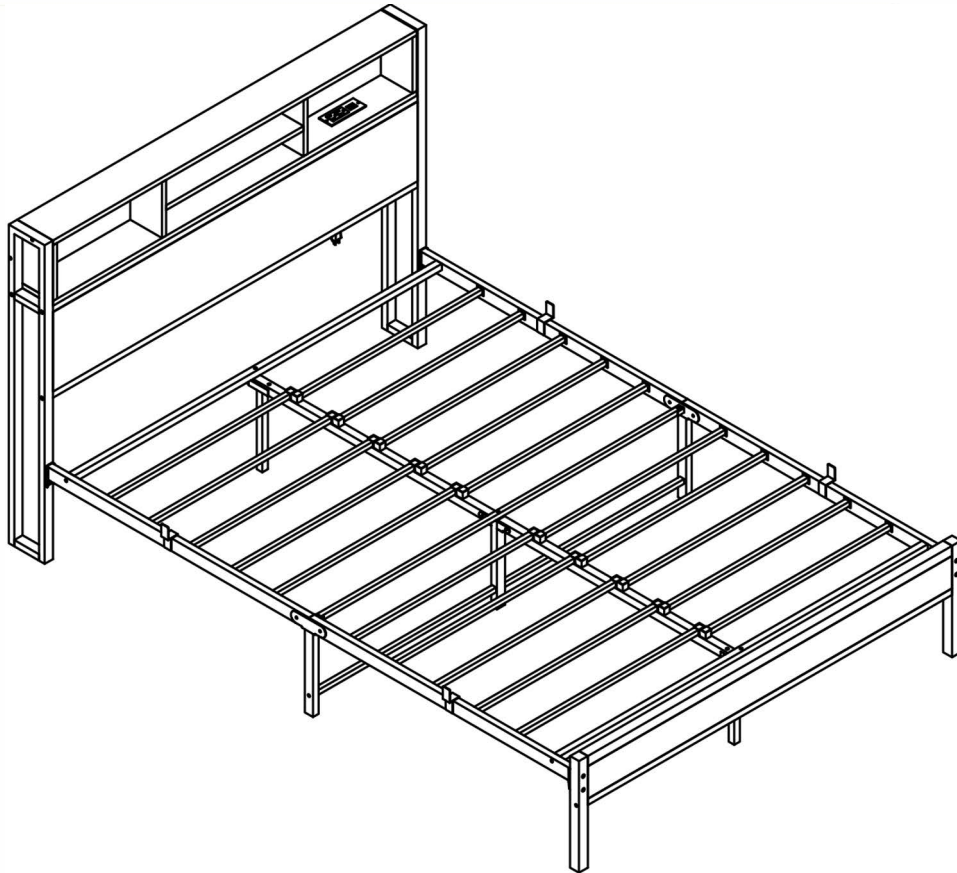

ASSEMBLY INSTRUCTION

WARRANTY:

We stand behind our products & service with confidence! If parts damaged or missing please feel free to contact us for a FREE REPLACEMENT.

We warranty this product to be free from defects in materials. This warranty covers one year from the date of original purchase.

NOTES:

- The item is only intended to be used indoors. The product must be assembled and used in accordance with the provisions of the manual.
- It is recommended that assembly is undertaken by about 2 adults. Please read assembly instructions before assembly and strictly adhere to each step outlined. Estimated assembly time is 30 minutes.

WARNING:

- **WARNING FOR YOUNG CHILDREN** - This product contains small components, please ensure that they are kept away from small children while assembling.

If you have any questions, pls contact us via "Contact Seller" in your order profile.