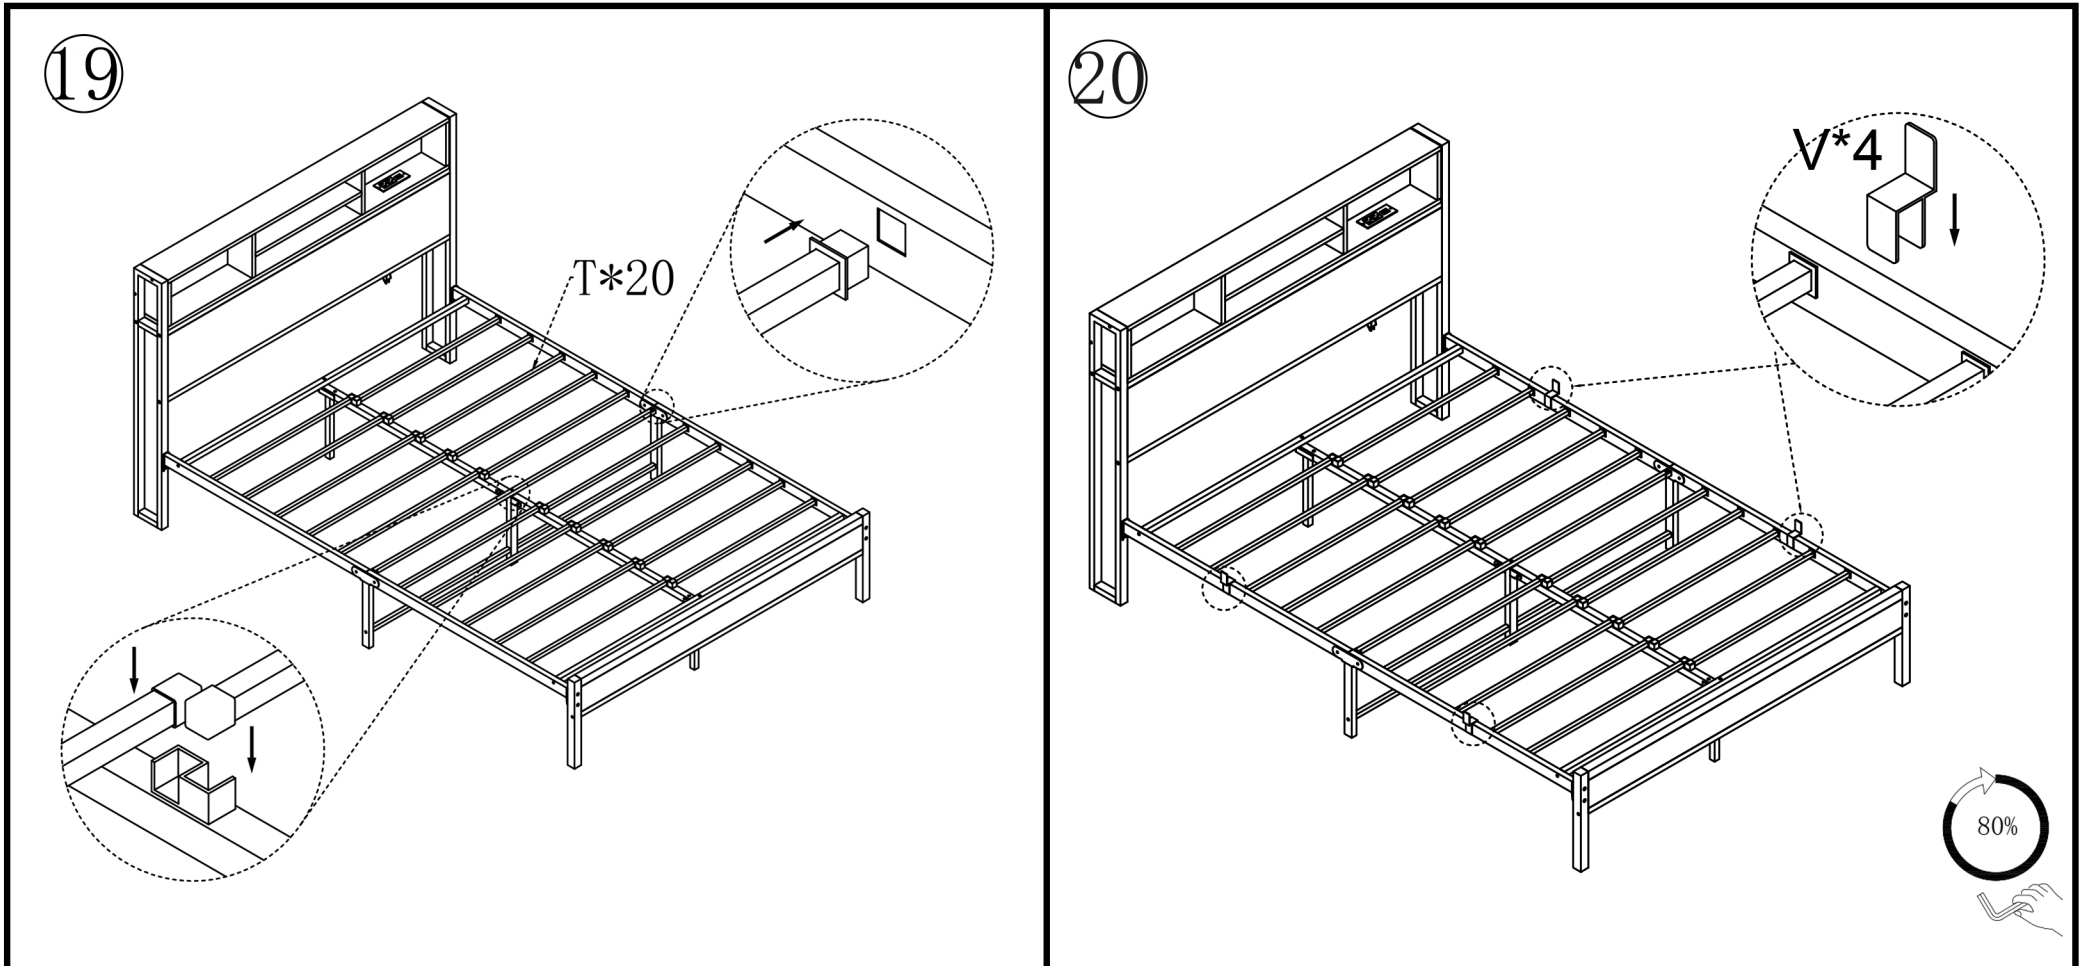

11

NOTE: PLEASE DO NOT TIGHTEN THE BOLTS UNTIL ALL FIXED

If you have any questions, pls contact us via "Contact Seller" in your order profile.