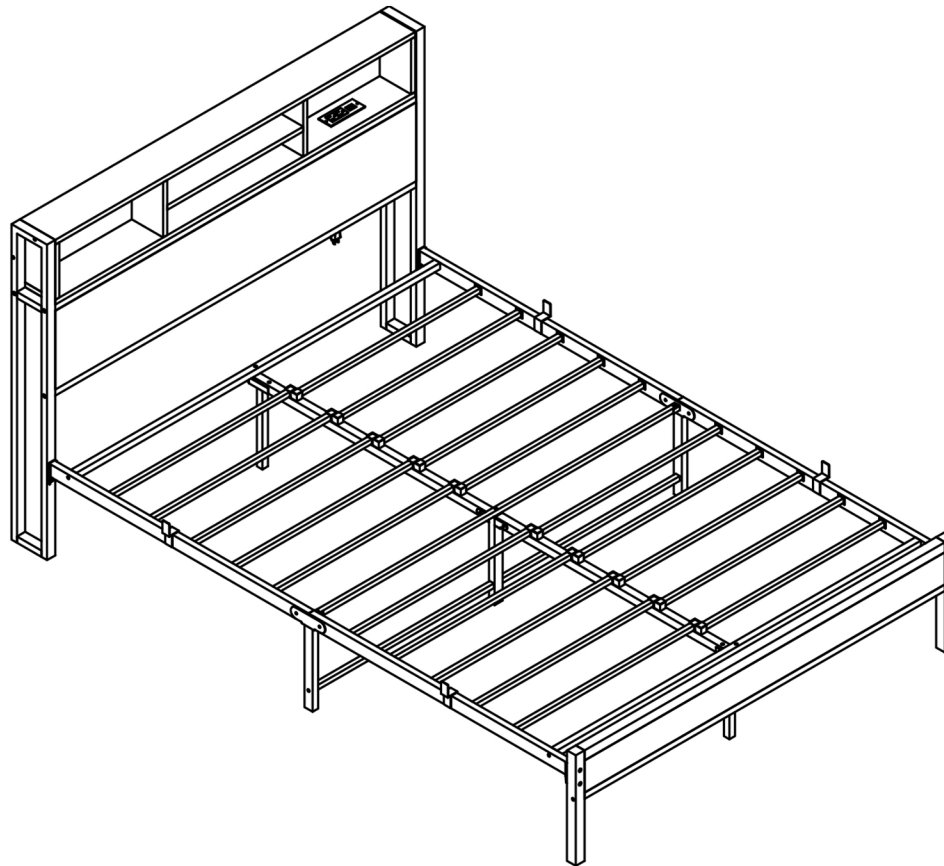

12

NOTE: PLEASE DO NOT TIGHTEN THE BOLTS UNTIL ALL FIXED

21

IMPORTANT: Please completely tighten all the bolts and nuts.

If you have any questions, pls contact us via "Contact Seller" in your order profile.