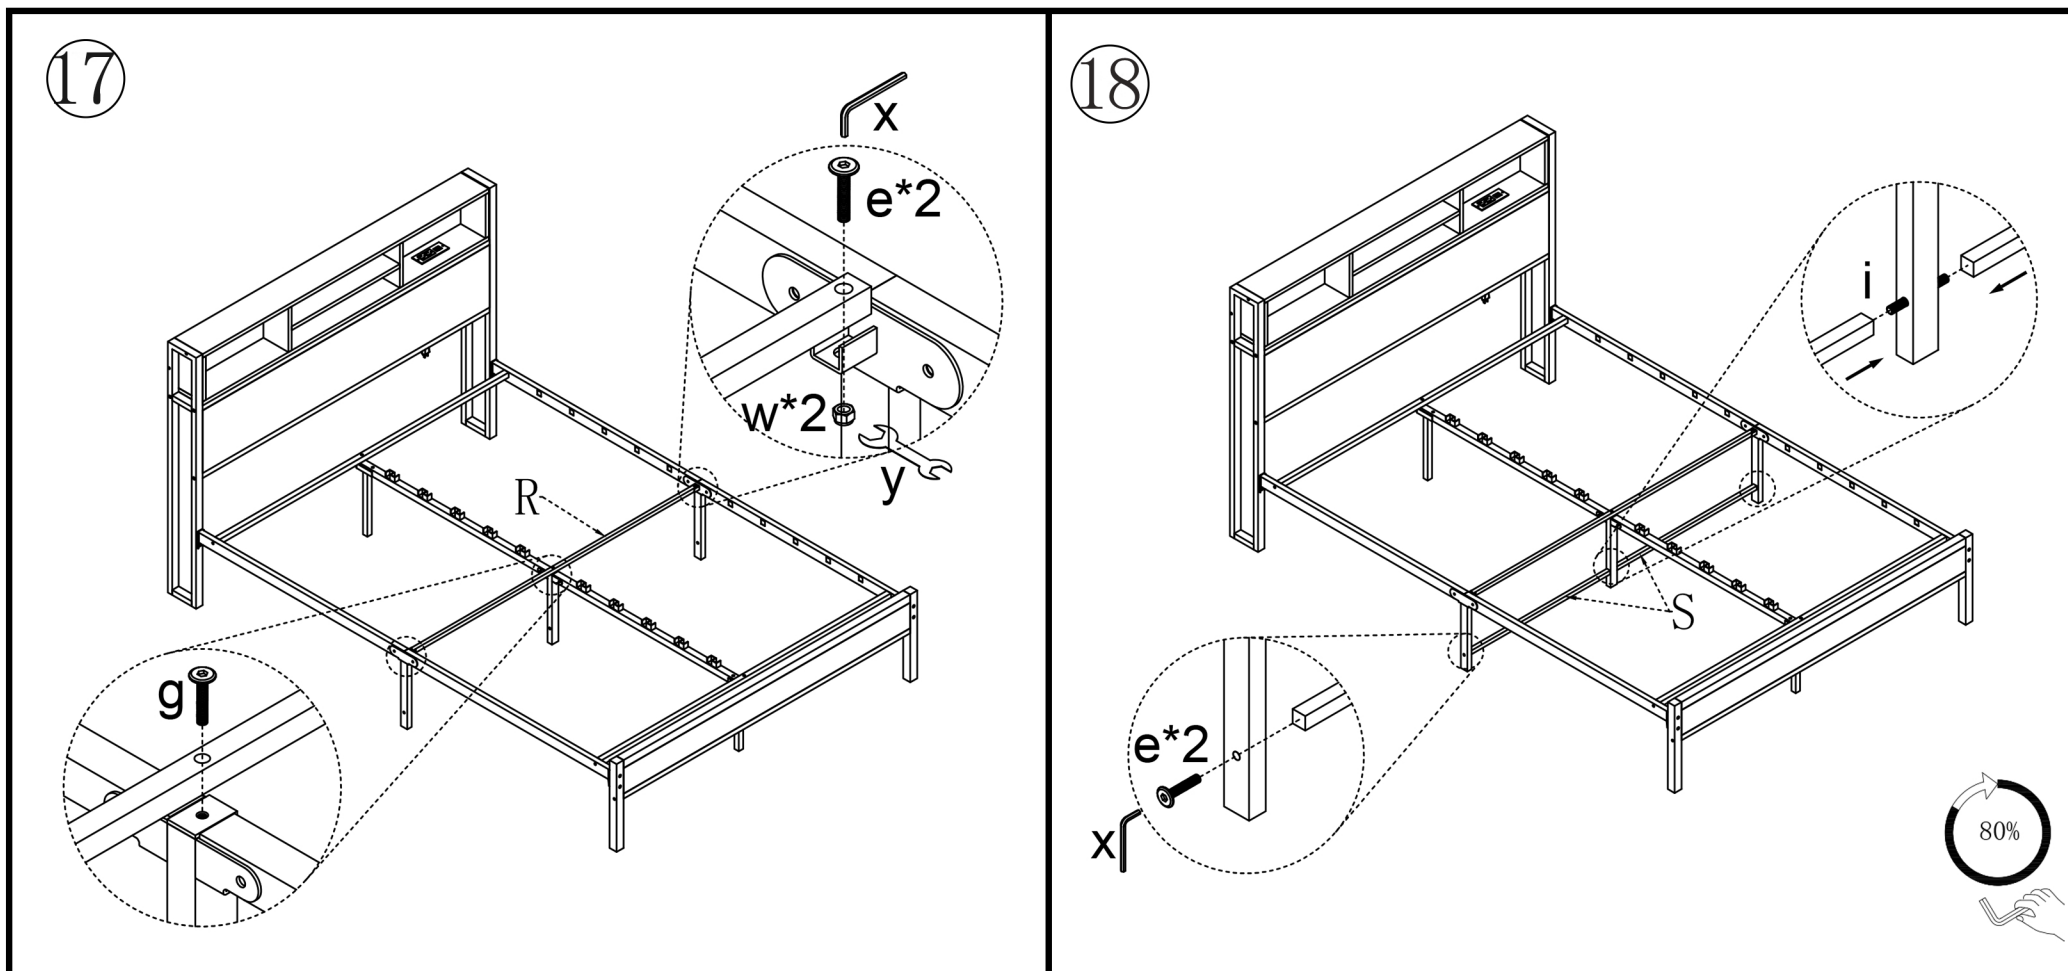

10

NOTE: PLEASE DO NOT TIGHTEN THE BOLTS UNTIL ALL FIXED

If you have any questions, pls contact us via "Contact Seller" in your order profile.