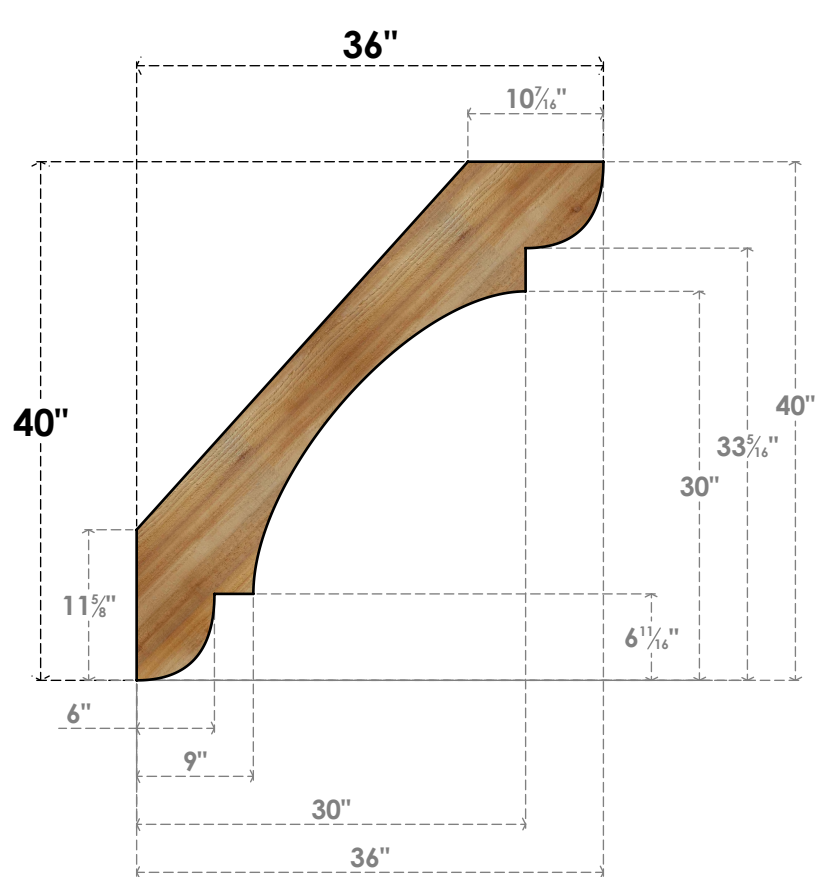

# BRC06X36X40OLY00RWR

6"W X 36"D X 40"H OLYMPIC ROUGH SAWN BRACE, WESTERN RED CEDAR

**SIDE**

**FRONT**

EKENA MILLWORK  
 2300 WEST MAIN ST.  
 CLARKSVILLE, TX 75426  
 TOLL FREE: 866-607-0453  
 WWW.EKENAMILLWORK.COM

**NOTES**

1. INSTALLATION TO BE COMPLETED IN ACCORDANCE WITH MANUFACTURER'S SPECIFICATIONS.
2. DRAWING MAY NOT BE TO SCALE
3. THIS DRAWING IS INTENDED FOR DESIGN AND PLANNING PURPOSES ONLY.
4. ALL INFORMATION CONTAINED HEREIN WAS CURRENT AT THE TIME OF DEVELOPMENT BUT MUST BE REVIEWED AND APPROVED BY THE PRODUCT MANUFACTURER TO BE CONSIDERED ACCURATE.
5. PRODUCTS ARE NOT KILN DRIED. THIS ITEM IS UNIQUE AND WILL CONTAIN THE NATURAL VARIATIONS THAT THE WOOD SPECIES OFFERS. THIS MAY RESULT IN VARIATIONS UP TO 1/4"