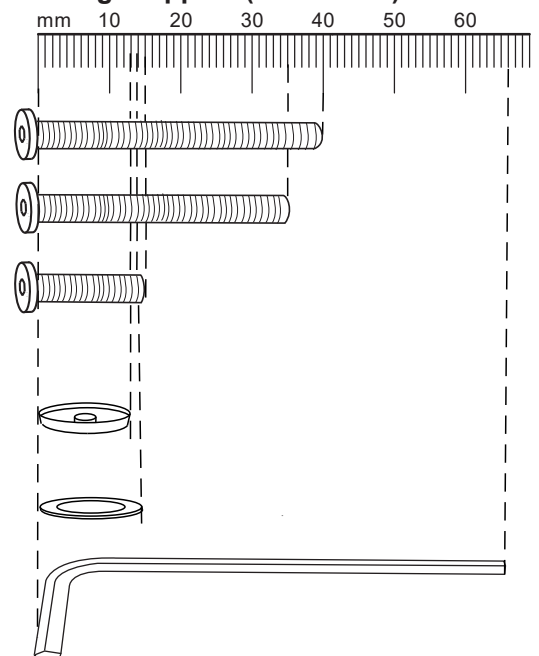

## Assembly instructions

### GETTING TO KNOW YOUR PRODUCT

Components supplied. Please use this guide if you require replacement parts.

Ref	Dimensions	Visual	Qty
A	91x65x9.5cm		1
B	91x65x9.5cm		1
C <sub>2</sub>	69.5x152x9.5cm		1
D <sub>2</sub>	152x54.5x2.5cm		1
E <sub>2</sub>	152x9.5x1.5cm		1

Fixtures and fittings supplied(actual size)

Ref	Dimensions	Qty
F	M6x40mm	5
G	M6x35mm	4
H	M6x15mm	4
I	∅13x5mm	13
J	∅ 14x1mm	13
K	22X66mm	1

**4**

<b>Hx4</b>	M6X15mm
<b>Ix4</b>	ø13X5mm
<b>Jx4</b>	ø14X1mm

**5**