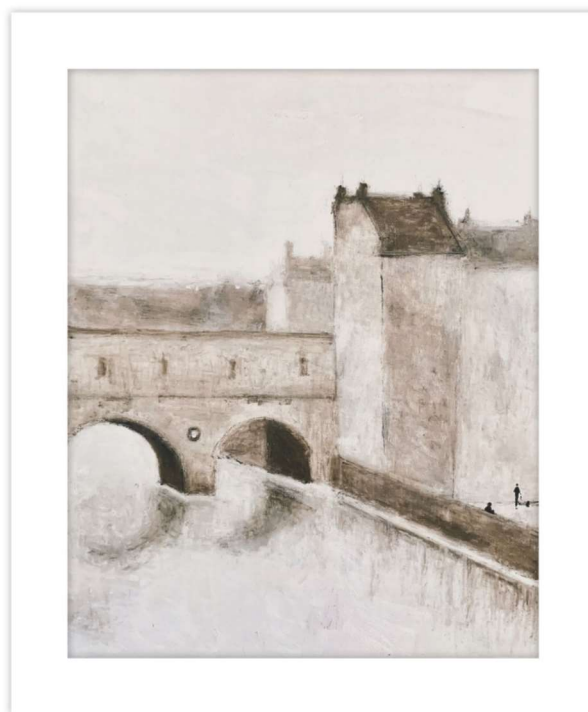

## England Moments 1

D3104S62067-5178

Wood Frame

Textured Paper

M5 - White Smooth + White Core Width:4"

F1360 - Antique Silver & Black Cap Frame - Width: 0.75

W 31½ x D 1¼ x H 37½ inches

Material(s):