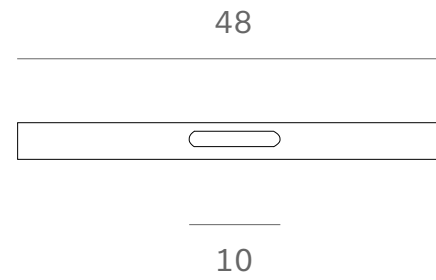

Ethnicraft

20371 - Blue Mist Organic glass tray - Dimensions (cm)

*Ethnicraft*

20371 - Blue Mist Organic glass tray - Dimensions (inches)