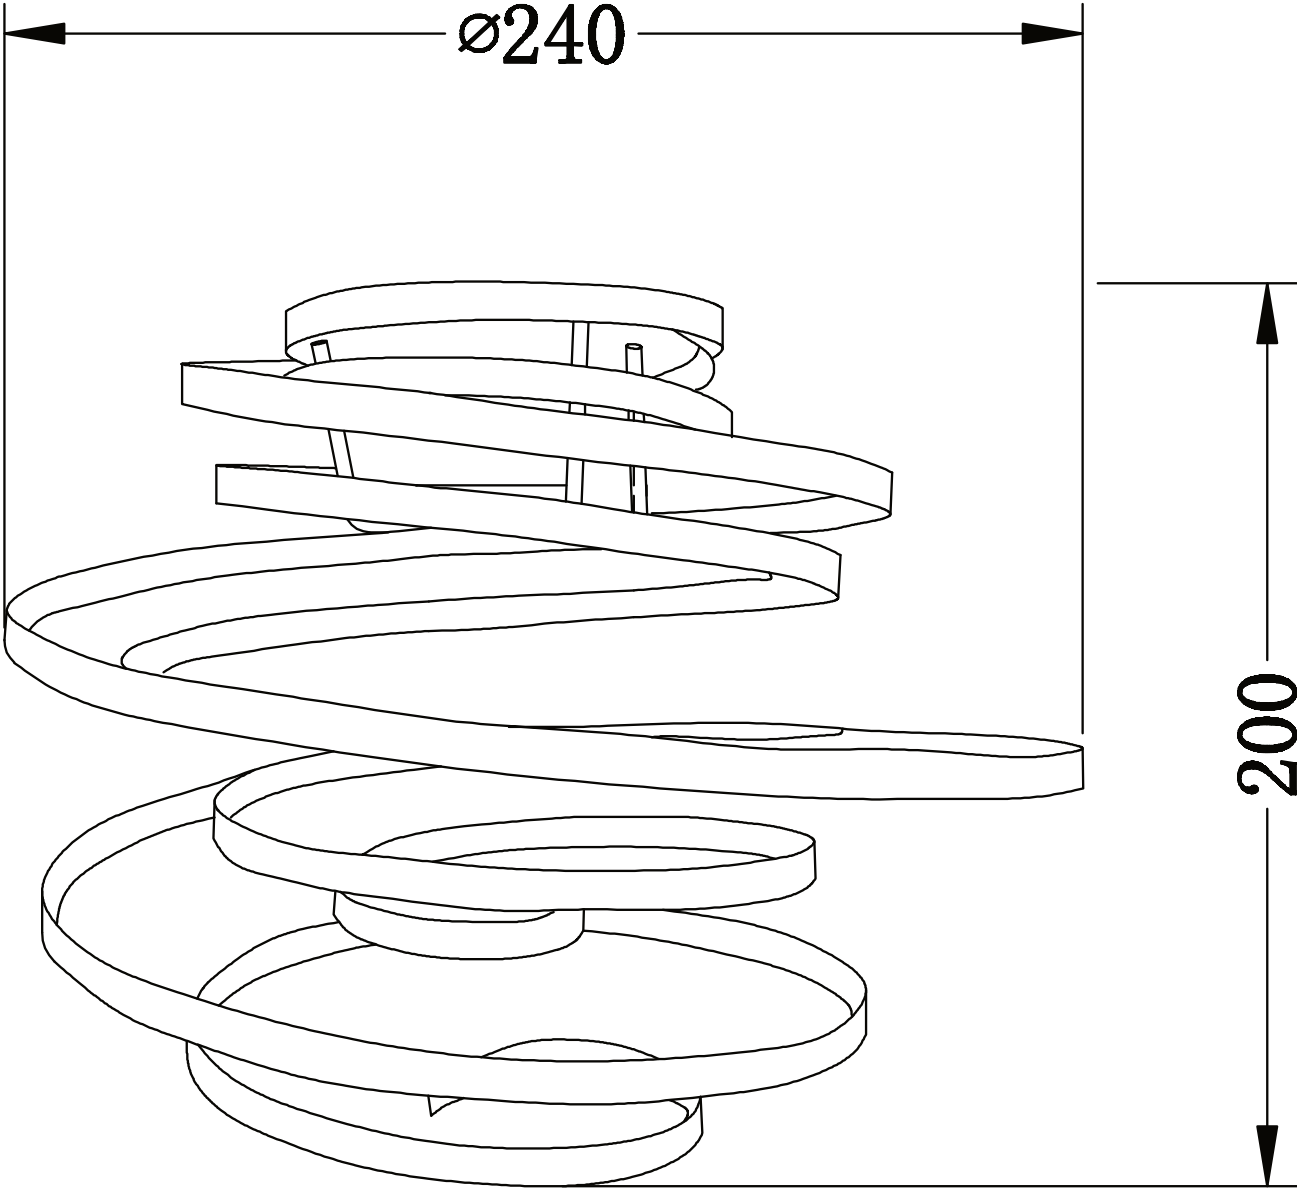

LIGHT SOURCE DATA

- 40W Max B22 BC or E27 ES (required)
- Lamp direction - Indirect
- Lamp shape - Standard
- Dimmable
- Energy range: A++, A+, A, B, C, D, E

DIMENSION DATA

- Height 200mm
- Diameter 240mm

- Weight .5kg

SPECIFICATION

- Manufacturer warranty for 2 years from date of purchase
- Polished chrome plate
- IP20
- 240V
- Assembly required? Yes
- CE Marking, Energy Efficient, Energy Saving

CERTIFICATION