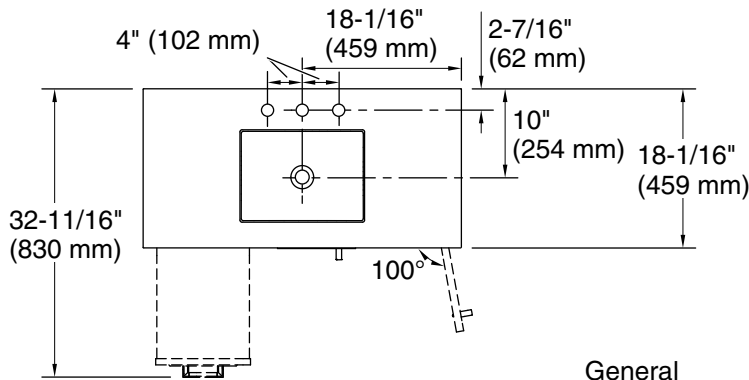

Color	Code	Description
	0	White
	1WT	Mohair Grey

Waste Pipe Location Information

Technical Information

All product dimensions are nominal.

Notes

Install this product according to the installation instructions.