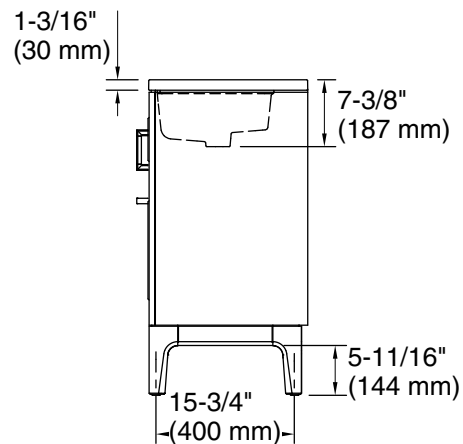

Features

- Two full-extension 12-3/4" (325 mm) drawers with soft-close side-mount slides
- Three-way adjustable slow-close door hinges for easy cabinet access
- 18" (457 mm) cabinet interior provides ample storage space
- Finish-matched cabinet interior offers generous clearance for plumbing
- Customize your storage with optional accessories such as floor liners, drawer organizers, and perfectly sized containers (sold separately)

Color	Code	Description
	0	White
	1WT	Mohair Grey

Waste Pipe Location Information

Technical Information

All product dimensions are nominal.

Notes

Install this product according to the installation instructions.