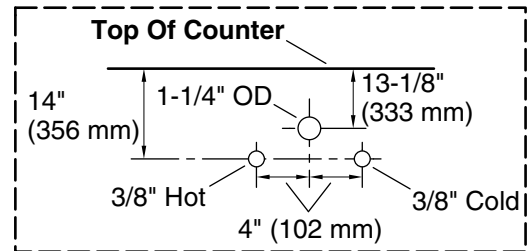

Color	Code	Description
	0	White
	1WT	Mohair Grey

Waste Pipe Location Information

Technical Information

All product dimensions are nominal.

Notes

Install this product according to the installation instructions.