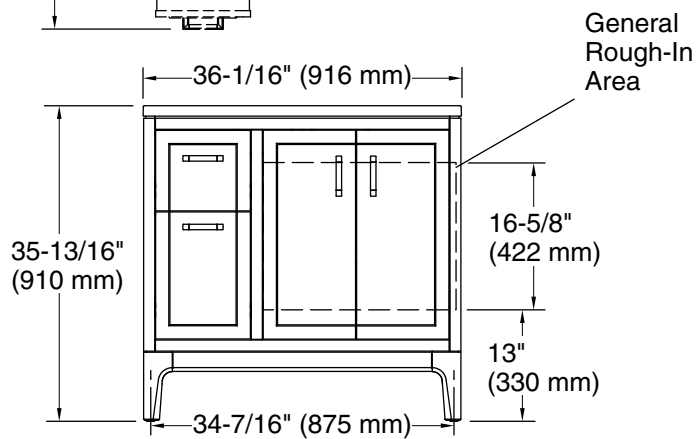

Features

- Two full-extension 12-3/4" (325 mm) drawers with soft-close side-mount slides
- Three-way adjustable slow-close door hinges for easy cabinet access
- 18" (457 mm) cabinet interior provides ample storage space
- Finish-matched cabinet interior offers generous clearance for plumbing
- Customize your storage with optional accessories such as floor liners, drawer organizers, and perfectly sized containers (sold separately)

Color	Code	Description
	0	White
	1WT	Mohair Grey

Waste Pipe Location Information

Technical Information

All product dimensions are nominal.

Notes

Install this product according to the installation instructions.