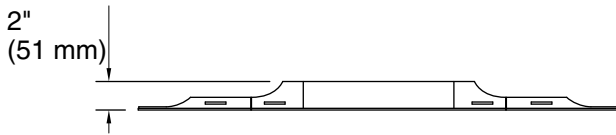

Required Electrical Service

One circuit required, protected with Class A Ground-Fault Circuit-Interrupter (GFCI). Outside North America, this device may be known as a Residual Current Device (RCD).

Lights: 120 V, 15 A, 60 Hz

Technical Information

All product dimensions are nominal.

Mirror type: Wall-mount pivot

Electrical component Lights: 120 V, 0.8 A, 60 Hz rating:

Notes

Install this product according to the installation instructions.

Select the type of fastener based on the wall material. A minimum 20 lb (9.07 kg) load bearing fastener is recommended.

Install the fastener to a stud to avoid possible property and product damage.

A dimmer switch is required. This product is compatible with most residential dimmer switches intended for incandescent and dimmable LED bulbs.