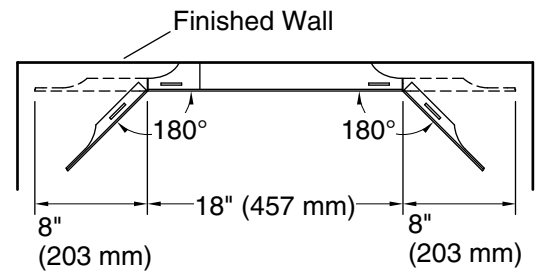

Required Electrical Service

One circuit required, protected with Class A Ground-Fault Circuit-Interrupter (GFCI). Outside North America, this device may be known as a Residual Current Device (RCD).

Lights: 120 V, 15 A, 60 Hz

Technical Information

All product dimensions are nominal.

Mirror type: Wall-mount pivot

Electrical component Lights: 120 V, 0.8 A, 60 Hz rating:

Notes

Install this product according to the installation instructions.

Select the type of fastener based on the wall material. A minimum 20 lb (9.07 kg) load bearing fastener is recommended.

Install the fastener to a stud to avoid possible property and product damage.

A dimmer switch is required. This product is compatible with most residential dimmer switches intended for incandescent and dimmable LED bulbs.