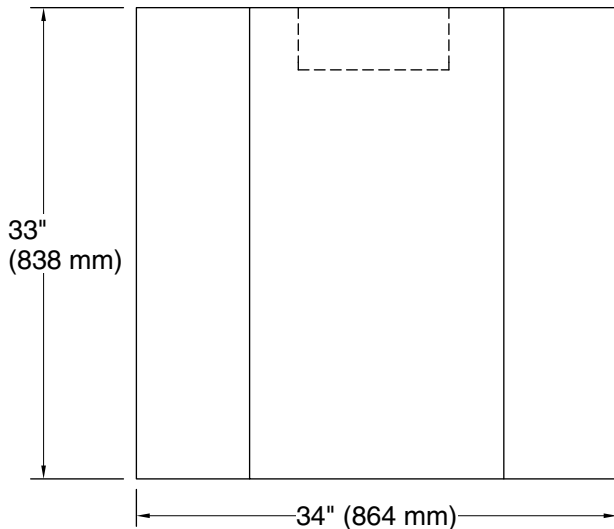

Required Electrical Service

One circuit required, protected with Class A Ground-Fault Circuit-Interrupter (GFCI). Outside North America, this device may be known as a Residual Current Device (RCD).

Lights: 120 V, 15 A, 60 Hz

Technical Information

All product dimensions are nominal.

Mirror type: Wall-mount pivot

Electrical component Lights: 120 V, 0.8 A, 60 Hz rating:

Notes

Install this product according to the installation instructions.

Select the type of fastener based on the wall material. A minimum 20 lb (9.07 kg) load bearing fastener is recommended.

Install the fastener to a stud to avoid possible property and product damage.

A dimmer switch is required. This product is compatible with most residential dimmer switches intended for incandescent and dimmable LED bulbs.